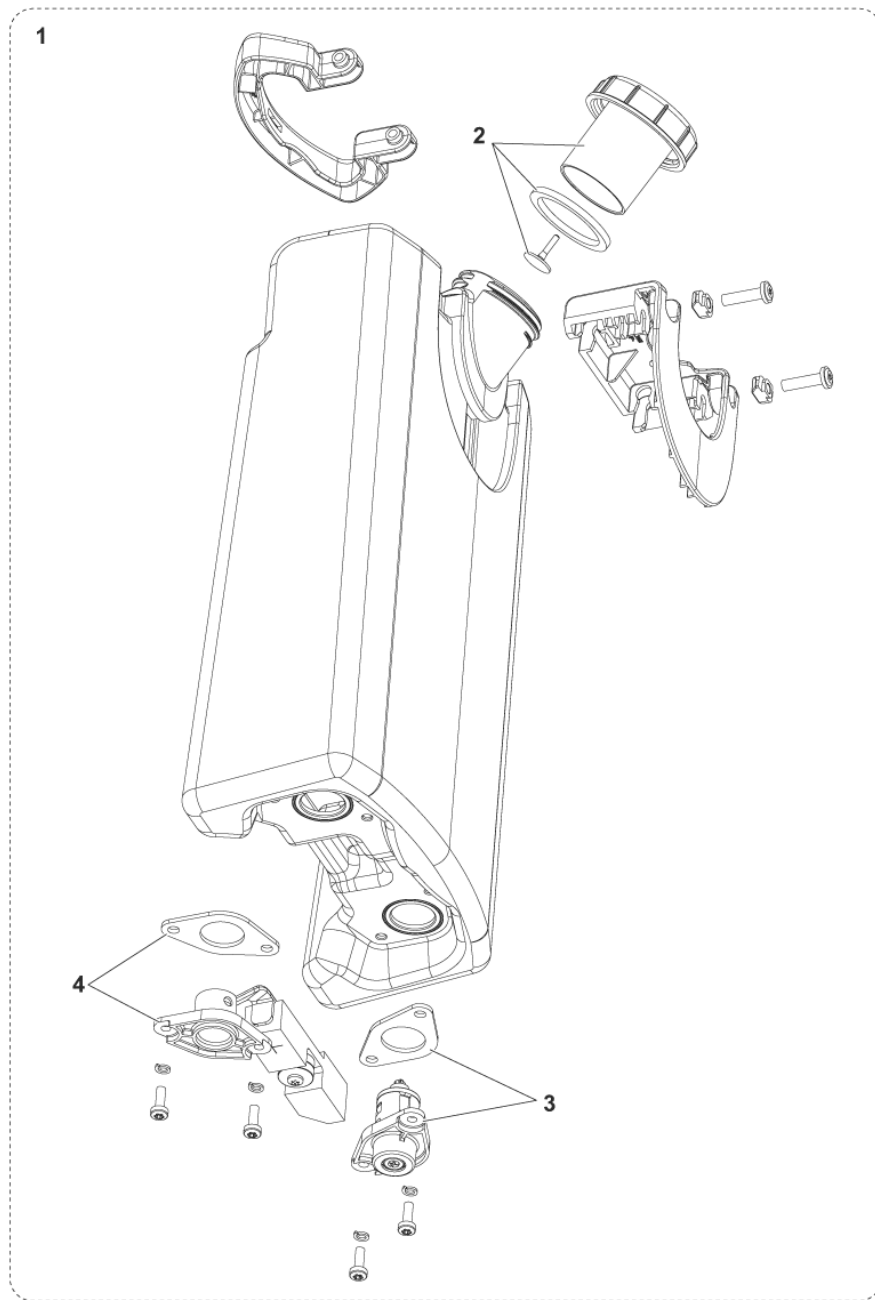

SOLUTION TANK

SC100 E NIL

2017.11.02

2016.05.24

Pos.	Product no	QTY	Description	Notes
1	107413519	1	SOLUTION TANK NATURAL	
2	107413485	1	CAP SOLUTION TANK JET BLACK	
3	107413532	1	VALVE FOR SOLUTION TANK CPL.	
4	107413506	1	LID FOR FILTER JET BLACK