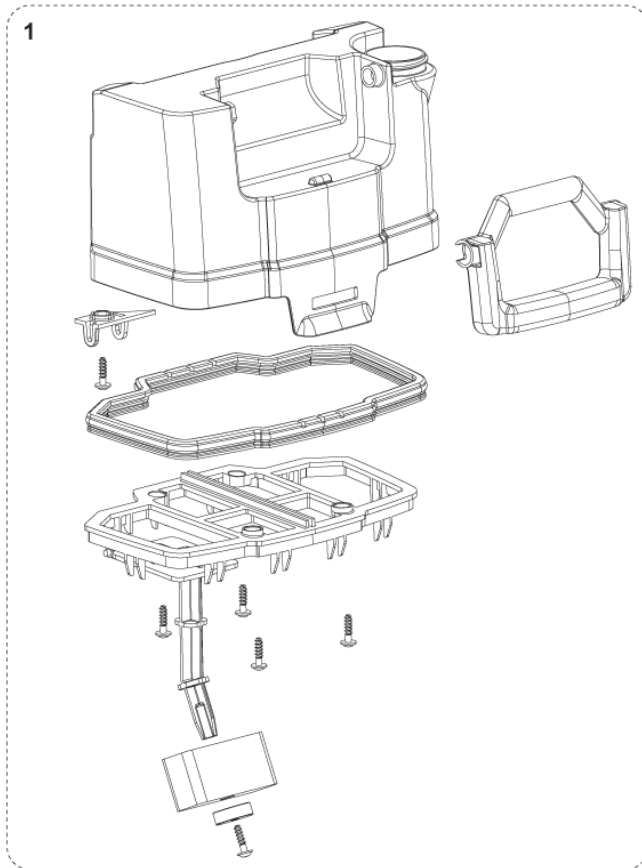

RECOVERY TANK

SC100 E NIL

2017.11.02

2016.05.24

Pos.	Product no	QTY	Description	Notes
1	107413527	1	TOP RECOVERY TANK GREY	
2	107413484	1	CAP FOR RECOVERY TANK	
3	107413513	1	RECOVERY TANK GREY