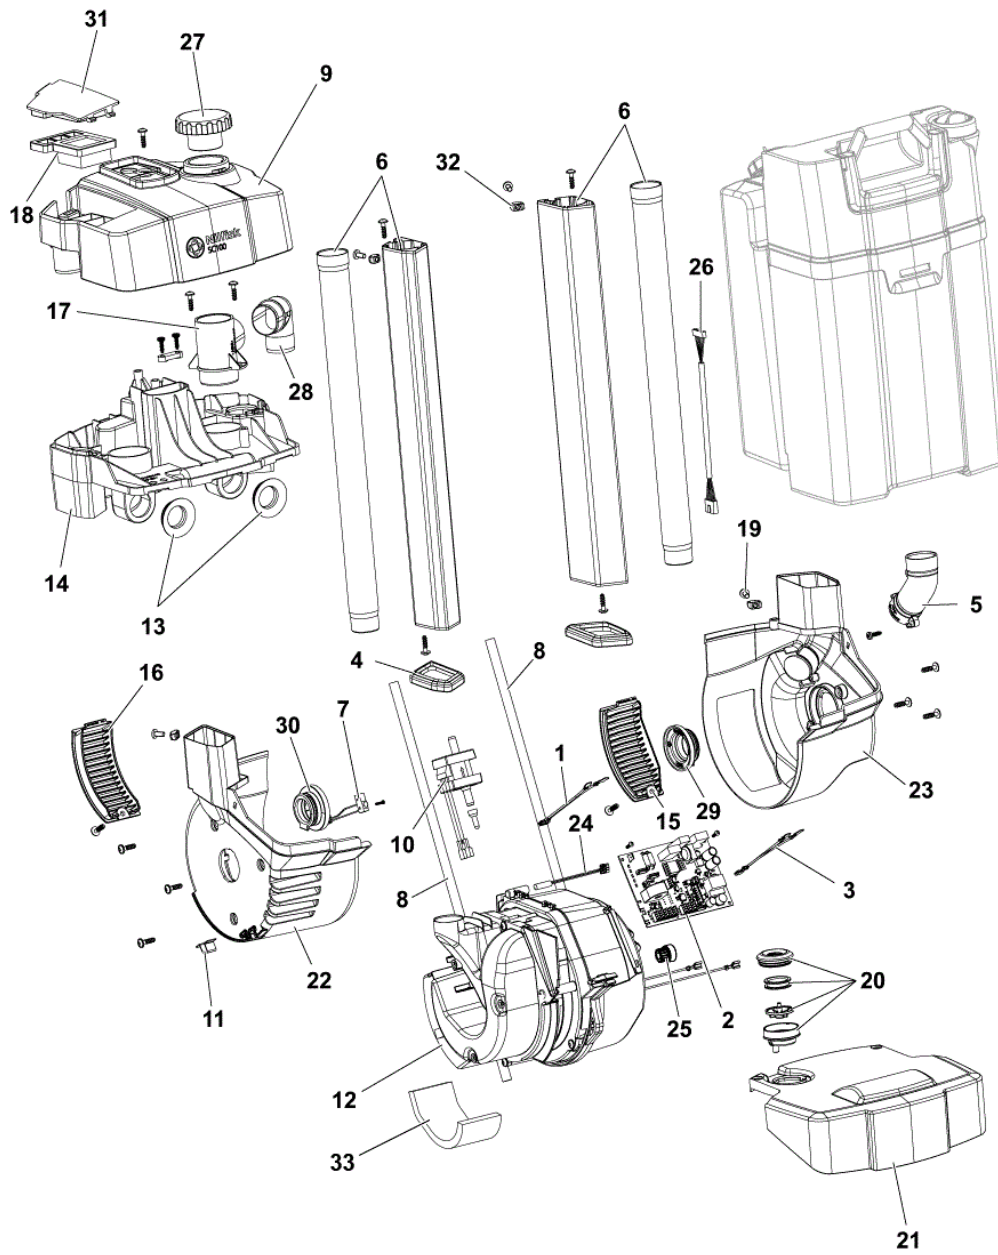

Pos.	Product no	QTY	Description	Notes
1	107414819	1	WIRE FOR PUMP	
2	107413511	1	PCBA DELTA UP 100-240V	
3	107414814	1	WIRE W.FASTONS	
4	107414820	2	SEALING LEFT RIGHT	
5	107413479	1	BEND FOR SUCTION HOSE	
6	107414816	2	PROFIL ALUMINIUM WITH TUBES	
7	107414815	1	PARKING SWITCH	
8	107413523	1	SILICONE HOSE 10X6	
10	107413492	1	DOSING PUMP NILFISK	[1]
10	107416430	1	DOSING PUMP ADVANCE	[2]
12	107413507	1	MOTOR HOUSING	[3]
12	107416434	1	MOTOR HOUSING US	[2]
13	107413499	1	GASKET IN/OUT	
18	107413496	1	FILTER	
19	107413508	1	M5X10 BOLT	
20	107413497	1	SOLUTION FILTER	
21	107414821	1	TOP COVER BASE SC100	[3]
21	107416439	1	TOP COVER BASE ADVANCE	[2]
24	107413533	1	WIRE W. JST3POL	
25	107413535	1	COG WHEEL M3 14T	
26	107413481	1	CABLE F.USER INTERFACE	
27	107413486	1	CAP FOR SPOT CLEANING BLACK	
31	107413504	1	LID FOR FILTER GREY	
32	107413529	1	T-NUT M5	
33	107414825	1	SOUND INSULATION PLATE KIT	
K1	107416425	1	BODY RIGHT RAL 7016	[4]
K2	107416426	1	BODY LEFT RAL 7016	[5]
K3	107413498	1	FLOW BASE RAL 7016	[6]
K3	107416431	1	FLOW BASE RAL 7016 US	[7]

Part Notes:

- [1] - EU VERSION - SEE TSB-FC-2016-071
- [2] - US VERSION
- [3] - EU VERSION
- [4] - NOT SHOWN - ITEMS No. 11-16-22-30
- [5] - NOT SHOWN - ITEMS No. 5-15-23-29
- [6] - NOT SHOWN - EU VERSION -ITEMS No. 9-14-17-28
- [7] - NOT SHOWN - US VERSION -ITEMS No. 9-14-17-28