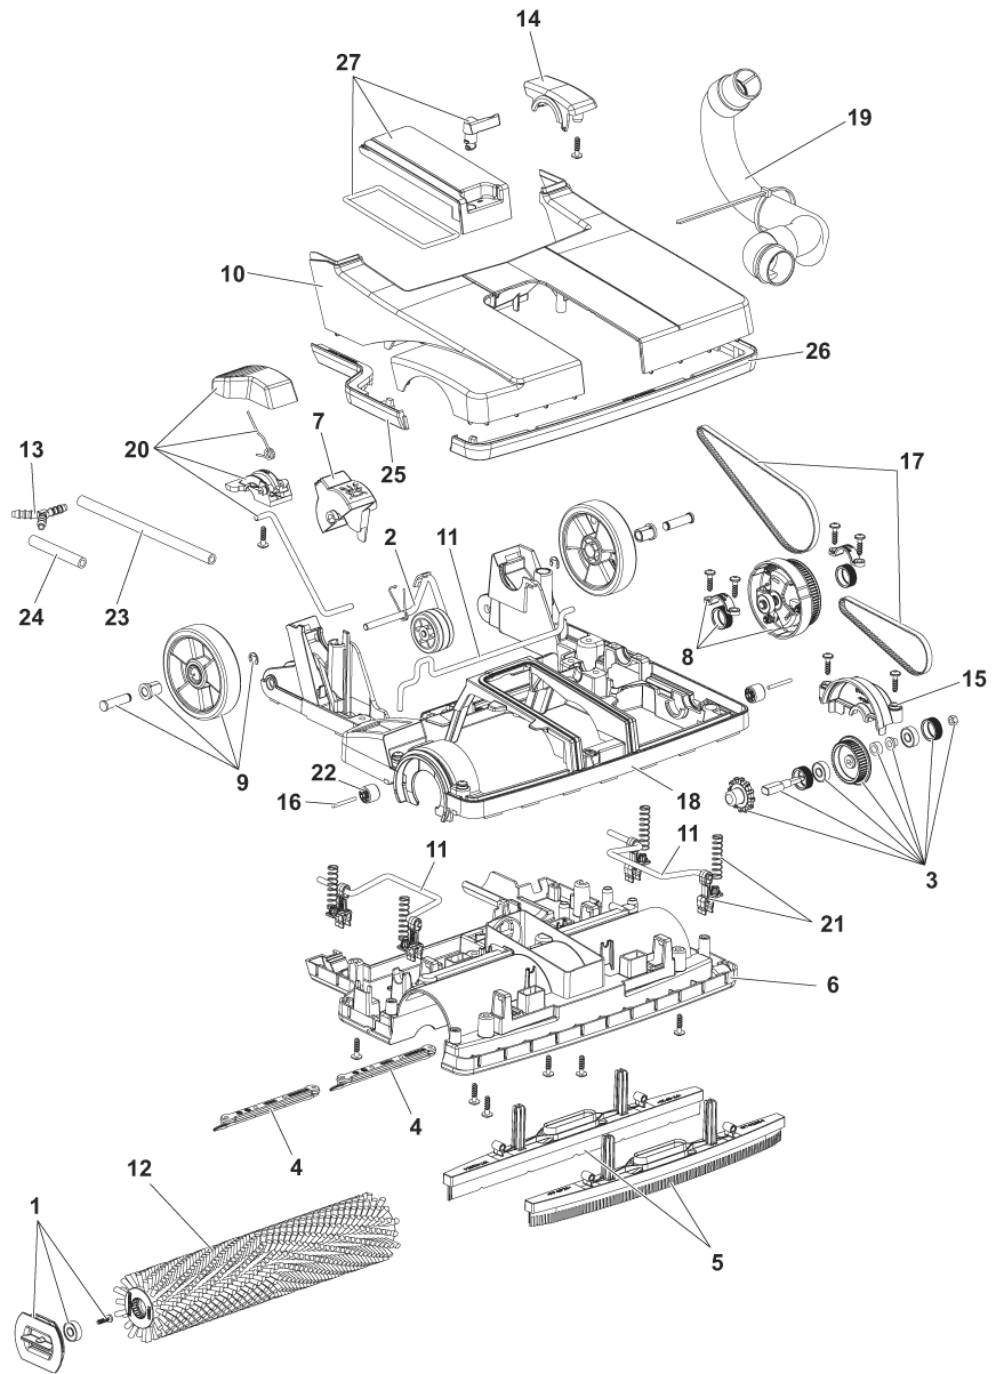

PARTS LIST

2020.10.13

TABLE OF CONTENTS

GENERAL VIEW	1
NOZZLE HEAD	3
BODY	5
RECOVERY TANK	7
SOLUTION TANK	9
HANDLE	11
WIRING DIAGRAM	13
RECOMMENDED PARTS	15

Pos.	Product no	QTY	Description	Notes
1		1	NOZZLE HEAD CPL	[1]
2		1	BODY CPL. NILFISK 230V	[2]
3		1	HANDLE CPL. NILFISK	[3]
4	107411864	1	MANUAL SUCTION HOSE KIT	[4]
5	107418023	1	TUBE HOLDER	
6	107411865	1	CARPET COMPLETE KIT	[5]
7	107414568	1	ACCESSORY BAG KIT	[5]
8	107413490	1	DETACHABLE CORD 10M EU	[5]
9	107414842	1	DETACHABLE CORD 15M EU	[5]
10	107414843	1	DETACHABLE CORD 15M GB	[5]
11	107416428	1	DETACHABLE CORD 10M US	[6]
12	107416424	1	DETACHABLE CORD 15M US	[6]

Part Notes:

- [1] - NOZZLE HEAD
- [2] - BODY
- [3] - HANDLE
- [4] - OPTIONAL
- [5] - OPTIONAL - NOT SHOWN
- [6] - US VERSION - NOT SHOWN

NOZZLE HEAD

SC100 E NIL

2017.11.02

2018.11.29

Pos.	Product no	QTY	Description	Notes
1	107413503	1	KEY LOCK BRUSH JET BLACK	
2	107413471	1	AXLE HIGHT ADJUSTMENT ROLLER	
3	107413495	1	BRUSH MOUNTING	
4	107413493	2	DOSING BRIDGE	
5	107411867	1	SQUEEGEE 321MM 13 KIT	[1]
5	107411868	1	SQUEEGEE 321MM 13 CARPET KIT	[1]
7	107413522	1	SQUEEGEE PEDAL JET BLACK	
8	107413487	1	CLUTCH OVERLOAD CPL	
9	107413515	1	REAR WHEEL D90 WITH AXLE CPL.	
11	107413520	1	SQUEEGEE LIFTER	
12	107411860	1	BRUSH CYL 310MM MEDIUM WHITE	[1]
12	107411861	1	BRUSH CYL 310MM HARD BLACK	[1]
12	107411862	1	BRUSH CYL 310MM MICROFIBRE	[1]
12	107411863	1	BRUSH CYL 310MM CARPET	[1]
14	107414818	1	BEARING COVER LEFT	
15	107413476	1	BRUSH BEARING COVER	
17	107413477	1	BANDO BELT BRUSH	
19	107413478	1	HOSE AIRCHANNEL	
20	107413512	1	PARKING PEDAL ORANGE	
21	107413521	4	SQUEEGEE LIFTER BODY	
27	107413488	1	COVER FOR SQUEEGEE CHANNEL JET	
K1	107413509	1	NOZZLE HEAD	[2]
K2	107413525	1	TOP COVER CHASSIS GREY	[3]
K3	9100002949	1		