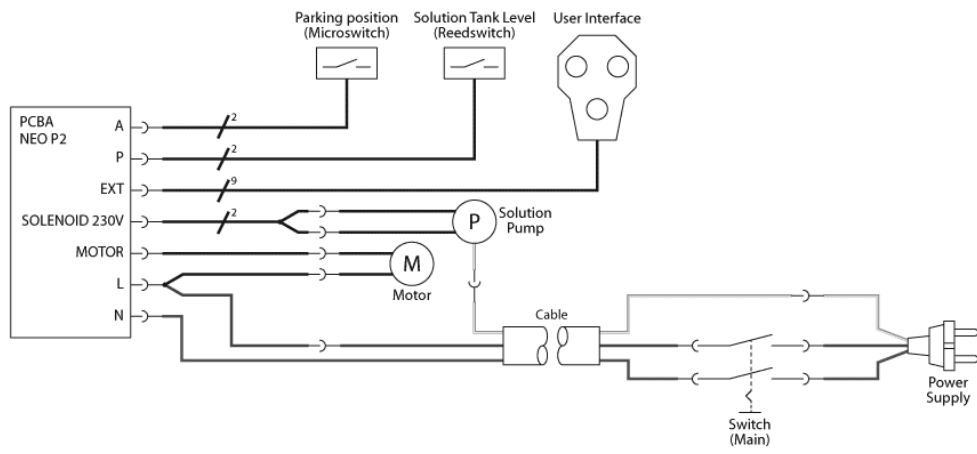

Pos.	Product no	QTY	Description	Notes
1	107413511	1	PCBA DELTA UP 100-240V	
2	107414815	1	PARKING SWITCH	
3	107413492	1	DOSING PUMP NILFISKDOSING PUMP, NILFISK	
4	107413510	1	NILFISK USER INTERFACE	
5	107413516	1	SWITCH MAINSWITCH, MAIN	
6	107413507	1	MOTOR HOUSING	
7	107413533	1	WIRE W. JST3POL	
8	107418112	1	DETACHABLE CORD 10M AU/NZ	
8	107414842	1	DETACHABLE CORD 15M EU	
8	107414843	1	DETACHABLE CORD 15M GB