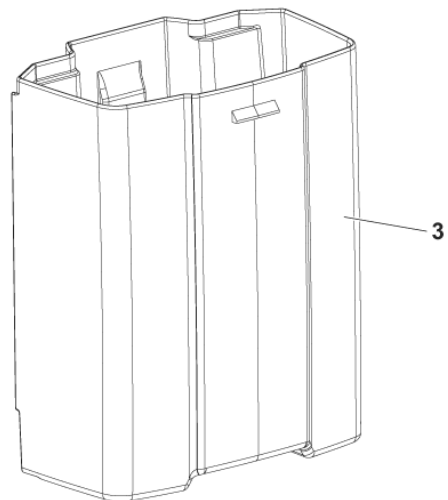

RECOVERY TANK

SC100 E NIL

2017.11.02

2016.05.24

Pos.	Product no	QTY	Description	Notes
1	107413527	1	TOP RECOVERY TANK GREY	
2	107413484	1	CAP FOR RECOVERY TANK	
3	107413513	1	RECOVERY TANK GREY