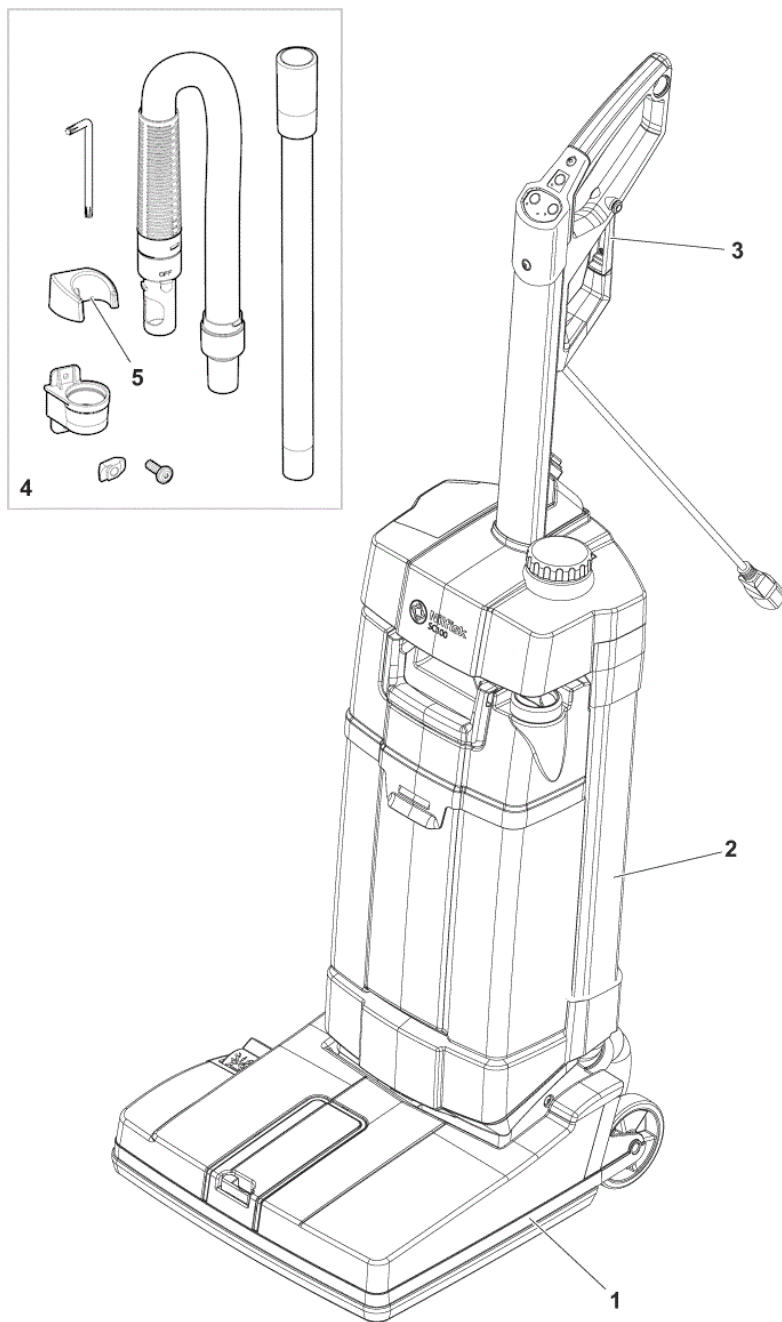

PARTS LIST

2020.10.13

TABLE OF CONTENTS

GENERAL VIEW	1
NOZZLE HEAD	3
BODY	5
RECOVERY TANK	7
SOLUTION TANK	9
HANDLE	11
WIRING DIAGRAM	13
RECOMMENDED PARTS	15

Pos.	Product no	QTY	Description	Notes
1		1	NOZZLE HEAD CPL	[1]
2		1	BODY CPL. NILFISK 230V	[2]
3		1	HANDLE CPL. NILFISK	[3]
4	107411864	1	MANUAL SUCTION HOSE KIT	[4]
5	107418023	1	TUBE HOLDER	
6	107411865	1	CARPET COMPLETE KIT	[5]
7	107414568	1	ACCESSORY BAG KIT	[5]
8	107413490	1	DETACHABLE CORD 10M EU	[5]
9	107414842	1	DETACHABLE CORD 15M EU	[5]
10	107414843	1	DETACHABLE CORD 15M GB	[5]
11	107416428	1	DETACHABLE CORD 10M US	[6]
12	107416424	1	DETACHABLE CORD 15M US	[6]

Part Notes:

- [1] - NOZZLE HEAD
- [2] - BODY
- [3] - HANDLE
- [4] - OPTIONAL
- [5] - OPTIONAL - NOT SHOWN
- [6] - US VERSION - NOT SHOWN

NOZZLE HEAD

SC100 E NIL

2017.11.02

2018.11.29

Pos.	Product no	QTY	Description	Notes
1	107413503	1	KEY LOCK BRUSH JET BLACK	
2	107413471	1	AXLE HIGHT ADJUSTMENT ROLLER	
3	107413495	1	BRUSH MOUNTING	
4	107413493	2	DOSING BRIDGE	
5	107411867	1	SQUEEGEE 321MM 13 KIT	[1]
5	107411868	1	SQUEEGEE 321MM 13 CARPET KIT	[1]
7	107413522	1	SQUEEGEE PEDAL JET BLACK	
8	107413487	1	CLUTCH OVERLOAD CPL	
9	107413515	1	REAR WHEEL D90 WITH AXLE CPL.	
11	107413520	1	SQUEEGEE LIFTER	
12	107411860	1	BRUSH CYL 310MM MEDIUM WHITE	[1]
12	107411861	1	BRUSH CYL 310MM HARD BLACK	[1]
12	107411862	1	BRUSH CYL 310MM MICROFIBRE	[1]
12	107411863	1	BRUSH CYL 310MM CARPET	[1]
14	107414818	1	BEARING COVER LEFT	
15	107413476	1	BRUSH BEARING COVER	
17	107413477	1	BANDO BELT BRUSH	
19	107413478	1	HOSE AIRCHANNEL	
20	107413512	1	PARKING PEDAL ORANGE	
21	107413521	4	SQUEEGEE LIFTER BODY	
27	107413488	1	COVER FOR SQUEEGEE CHANNEL JET	
K1	107413509	1	NOZZLE HEAD	[2]
K2	107413525	1	TOP COVER CHASSIS GREY	[3]
K3	9100002949	1		