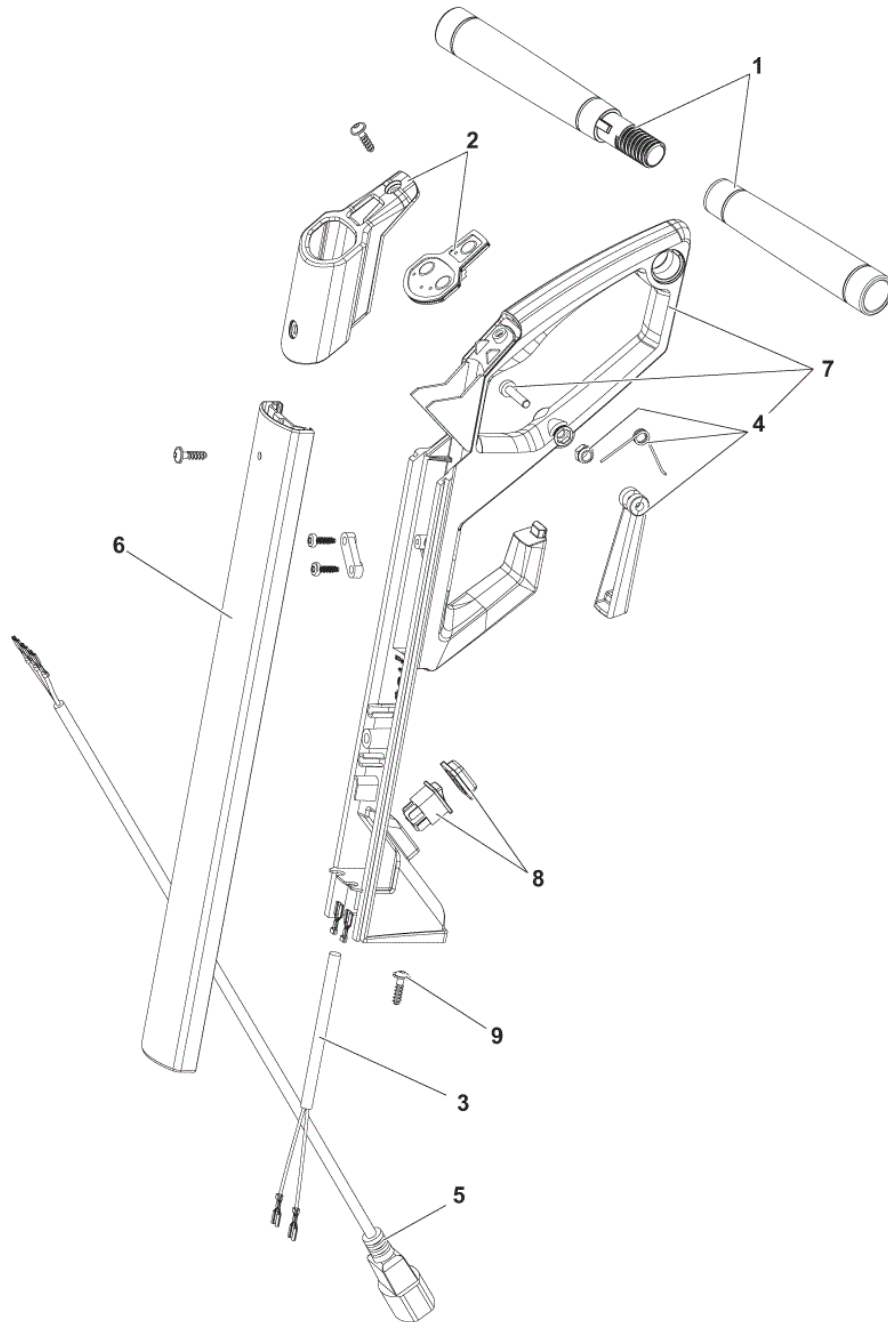

Part Notes:

- [1] - NOZZLE HEAD
- [2] - BODY
- [3] - HANDLE
- [4] - OPTIONAL
- [5] - OPTIONAL - NOT SHOWN
- [6] - US VERSION - NOT SHOWN

NOZZLE HEAD

SC100 E NIL

2017.11.02

2018.11.29

Pos.	Product no	QTY	Description	Notes
1	107413503	1	KEY LOCK BRUSH JET BLACK	
2	107413471	1	AXLE HIGHT ADJUSTMENT ROLLER	
3	107413495	1	BRUSH MOUNTING	
4	107413493	2	DOSING BRIDGE	
5	107411867	1	SQUEEGEE 321MM 13 KIT	[1]
5	107411868	1	SQUEEGEE 321MM 13 CARPET KIT	[1]
7	107413522	1	SQUEEGEE PEDAL JET BLACK	
8	107413487	1	CLUTCH OVERLOAD CPL	
9	107413515	1	REAR WHEEL D90 WITH AXLE CPL.	
11	107413520	1	SQUEEGEE LIFTER	
12	107411860	1	BRUSH CYL 310MM MEDIUM WHITE	[1]
12	107411861	1	BRUSH CYL 310MM HARD BLACK	[1]
12	107411862	1	BRUSH CYL 310MM MICROFIBRE	[1]
12	107411863	1	BRUSH CYL 310MM CARPET	[1]
14	107414818	1	BEARING COVER LEFT	
15	107413476	1	BRUSH BEARING COVER	
17	107413477	1	BANDO BELT BRUSH	
19	107413478	1	HOSE AIRCHANNEL	
20	107413512	1	PARKING PEDAL ORANGE	
21	107413521	4	SQUEEGEE LIFTER BODY	
27	107413488	1	COVER FOR SQUEEGEE CHANNEL JET	
K1	107413509	1	NOZZLE HEAD	[2]
K2	107413525	1	TOP COVER CHASSIS GREY	[3]
K3	9100002949	1		

Pos.	Product no	QTY	Description	Notes
1	107413470	1	2-HAND HANDLE	
1	107417890		2-HAND HANDLE KIT PINK	[1]
2	107413510	1	NILFISK USER INTERFACE	
3	107414817	1	WIRE MAIN SWITCH	[2]
3	107416438	1	WIRE MAIN SWITCH US	[3]
4	107413480	1	SPRING FOR HANDLE	
5	107413489	1	DETACHABLE CORD MALE PLUG	[2]
5	107416427	1	DETACHABLE CORD MALE PLUG US	[3]
6	107413472	1	ALUMINUM TUBE HANDRAIL	
7	107413501	1	HANDLE SCRUBBER NILFISK	[2]
7	107416433	1	HANDLE SCRUBBER ADVANCE	[3]
8	107413516	1	SWITCH MAIN	
9	107141838	1	SCREW K50X18 WN1451 BLACK TORX20	