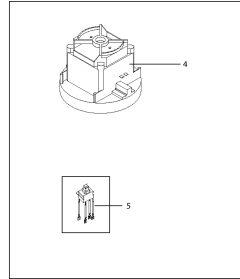

Part Notes:

[1] - USED IN PRODUCTION

Pos.	Product no	QTY	Description	Notes
1	81551400	1	UPPER CONTAINER STAINLESS	
2	80386400	2	CLAMP RING FOR CONTAINER	
3	80551600	1	FILTER CONTAINER H-CLASS	
4	80551300	1	RING FOR FILTER STAINLESS	
5	80551500	1	LOWER CONTAINER STAINLESS	
6	81303229	1	TROLLEY FOR IVT1000	
7	80555200	1	INLET 32 MM. IVT1000CR STAINLESS 316	
8	81303227	1	MANOMETER FOR IVT-CRX	
9	80353000	1	SEALING FOR INLET	
10	80559400	1	END CAP FOR INLET STAINLESS	
1A	80551000	1	WHEEL KIT AUTOCLAVABLE	[1]
2A	80386700	1	SEALING FOR CONTAINER	

Part Notes:

[1] - DE TSB-IVS-2019-51 IVT1000 Neuer Fahrwagen

L264 - 4 - MOTOR HEAD FOR STANDARD CLASS

IVT 1000 CR H-CLASS

2019.02.15

2019.10.28

Pos.	Product no	QTY	Description	Notes
1	12110729	1	MOTOR UNIT SPARE GMPJ WHITE US	
1	12110553	1	MOTOR UNIT SPARE GMPJ WHITE EU	
2	80386300	1	CLAMPRING FOR MOTOR	
3	22410500	1	ON/OFF DEVICE FOR GS/GM	
4	20705500	1	SOCKET EARTHED W. PARTS	