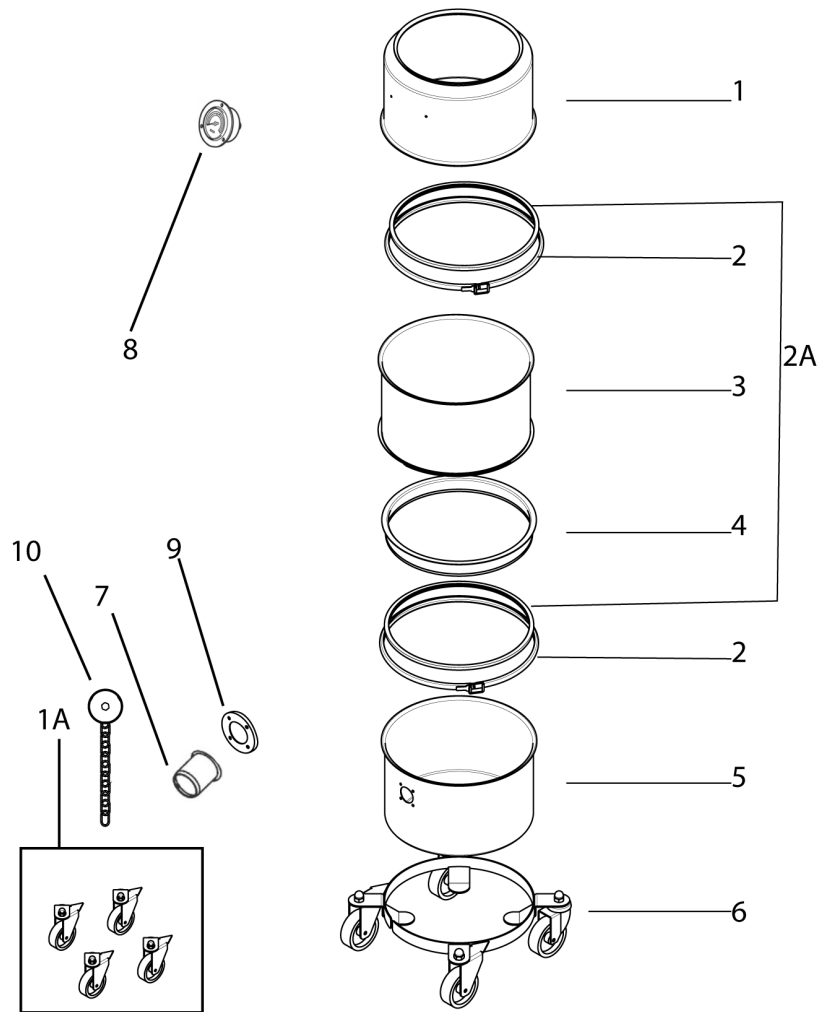

Part Notes:

[1] - USED IN PRODUCTION

Pos.	Product no	QTY	Description	Notes
1	81551400	1	UPPER CONTAINER STAINLESS	
2	80386400	2	CLAMP RING FOR CONTAINER	
3	80551600	1	FILTER CONTAINER H-CLASS	
4	80551300	1	RING FOR FILTER STAINLESS	
5	80551500	1	LOWER CONTAINER STAINLESS	
6	81303229	1	TROLLEY FOR IVT1000	
7	80555200	1	INLET 32 MM. IVT1000CR STAINLESS 316	
8	81303227	1	MANOMETER FOR IVT-CRX	
9	80353000	1	SEALING FOR INLET	
10	80559400	1	END CAP FOR INLET STAINLESS	
1A	80551000	1	WHEEL KIT AUTOCLAVABLE	[1]
2A	80386700	1	SEALING FOR CONTAINER	

Part Notes:

[1] - DE TSB-IVS-2019-51 IVT1000 Neuer Fahrwagen

L264 - 4 - MOTOR HEAD FOR STANDARD CLASS

IVT 1000 CR H-CLASS

2019.02.15

2019.10.28

Pos.	Product no	QTY	Description	Notes
1	12110729	1	MOTOR UNIT SPARE GMPJ WHITE US	
1	12110553	1	MOTOR UNIT SPARE GMPJ WHITE EU	
2	80386300	1	CLAMPRING FOR MOTOR	
3	22410500	1	ON/OFF DEVICE FOR GS/GM	
4	20705500	1	SOCKET EARTHED W. PARTS	

Part Notes:

[1] - CONTACT PM IN ZOCCA

L264 - 8 - STANDARD ACCESSORIES

IVT 1000 CR H-CLASS

2017.11.02

2019.04.17

Pos.	Product no	QTY	Description	Notes
00	80551100	1	START KIT STD. IVT1000CR	
01	11112500	1	TUBE STAINLESS KIT	
02	11882505	1	TUBE STRAIGHT D32 250MM STAINLESS STEEL	
03	81141101	1	FLEXIBLE NOZZLE 240MM D32MM CR	
04	22431611	1	NOZZLE FLOOR STANDARD 300MM FLAT	[1]
05	80553100	1	HOSE STANDARD 3M	
06	80552000	1	NOZZLE CREVICE D32 250MM STAINLESS STEEL	