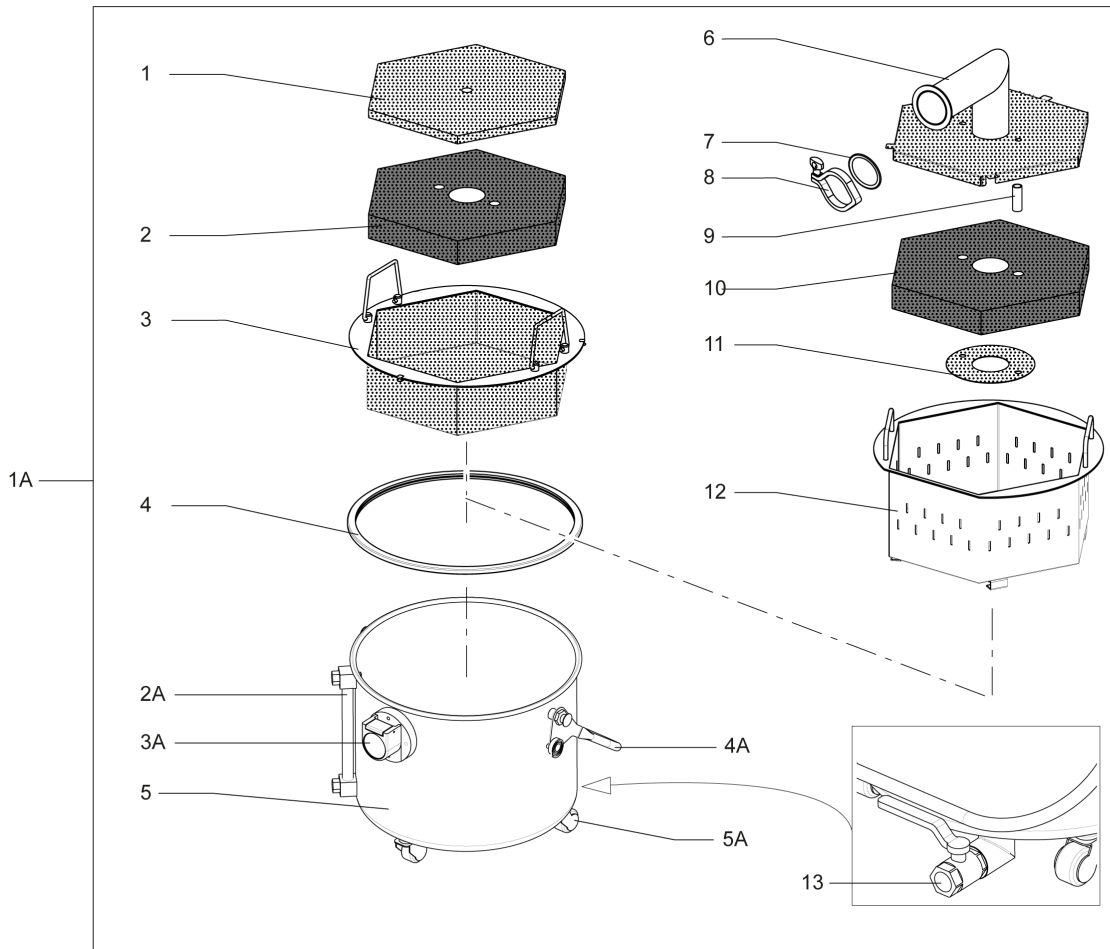

Part Notes:

[1] - CONTACT PM IN ZOCCA

L264 - 8 - STANDARD ACCESSORIES

IVT 1000 CR H-CLASS

2017.11.02

2019.04.17

Pos.	Product no	QTY	Description	Notes
00	80551100	1	START KIT STD. IVT1000CR	
01	11112500	1	TUBE STAINLESS KIT	
02	11882505	1	TUBE STRAIGHT D32 250MM STAINLESS STEEL	
03	81141101	1	FLEXIBLE NOZZLE 240MM D32MM CR	
04	22431611	1	NOZZLE FLOOR STANDARD 300MM FLAT	[1]
05	80553100	1	HOSE STANDARD 3M	
06	80552000	1	NOZZLE CREVICE D32 250MM STAINLESS STEEL	

Part Notes:

[1] - CONTACT PM IN ZOCCA

Pos.	Product no	QTY	Description	Notes
1	4083901782	1	CABLE 3G1,5 IVT1000 SOCKET CH 10A	
2	82107001	1	FILTERBRACKET WHITE	[1]
3	80559400	1	END CAP FOR INLET STAINLESS	
4	80555500	1	EXHAUSTFILTER COVER STAINLESS STAINLESS	