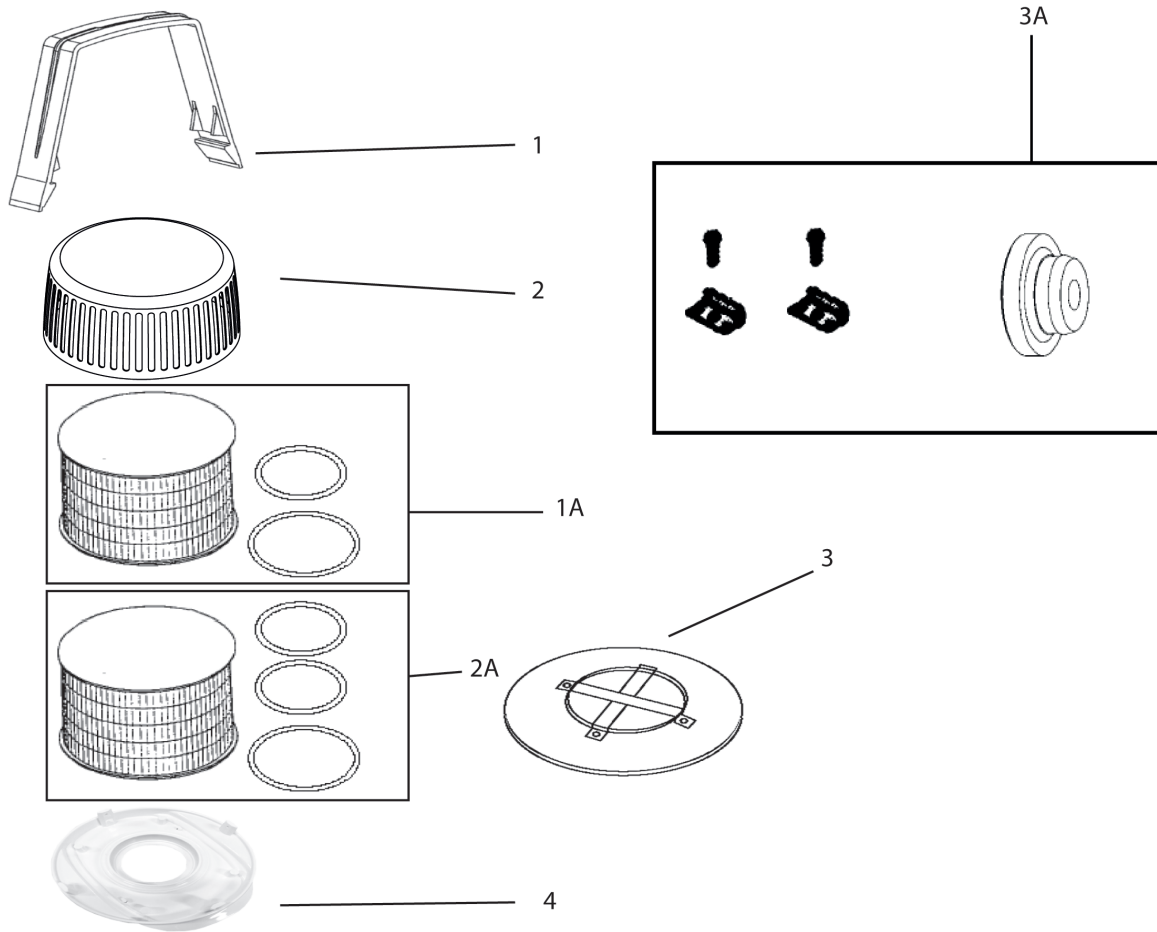

PARTS LIST

2020.07.02

TABLE OF CONTENTS

L264 - 1 - FILTERS AND DUST BAG	1
L264 - 2 - EXHAUST FILTERS AND HANDLE	3
L264 - 3 - CONTAINER UNIT	5
L264 - 4 - MOTOR HEAD FOR STANDARD CLASS	7
L264 - 5 - MOTOR AND MOTOR WIRE FOR	9
L264 - 6 - AUTOCLAVABLE ACCESSORIES	11
L264 - 7 - ANTISTATIC ACCESSORIES	13
L264 - 8 - STANDARD ACCESSORIES	15
OPTIONALS	17

L264 - 1 - FILTERS AND DUST BAG

IVT 1000 CR H-CLASS

2017.11.02

2019.04.17

Pos.	Product no	QTY	Description	Notes
01	80559200	1	FILTER PLATE H-CLASS	
02	80551600	1	FILTER CONTAINER H-CLASS	
03	81303215	1	HEALTH & SAFETY BAG IVT/CRX 1000. 5 PCS	
04	81303218	1	SAFE PACK REPLACEMENT IVT/CRX 1000	

Part Notes:

[1] - USED IN PRODUCTION

Pos.	Product no	QTY	Description	Notes
1	81551400	1	UPPER CONTAINER STAINLESS	
2	80386400	2	CLAMP RING FOR CONTAINER	
3	80551600	1	FILTER CONTAINER H-CLASS	
4	80551300	1	RING FOR FILTER STAINLESS	
5	80551500	1	LOWER CONTAINER STAINLESS	
6	81303229	1	TROLLEY FOR IVT1000	
7	80555200	1	INLET 32 MM. IVT1000CR STAINLESS 316	
8	81303227	1	MANOMETER FOR IVT-CRX	
9	80353000	1	SEALING FOR INLET	
10	80559400	1	END CAP FOR INLET STAINLESS	
1A	80551000	1	WHEEL KIT AUTOCLAVABLE	[1]
2A	80386700	1	SEALING FOR CONTAINER	

Part Notes:

[1] - CONTACT PM IN ZOCCA

L264 - 8 - STANDARD ACCESSORIES

IVT 1000 CR H-CLASS

2017.11.02

2019.04.17

Pos.	Product no	QTY	Description	Notes
00	80551100	1	START KIT STD. IVT1000CR	
01	11112500	1	TUBE STAINLESS KIT	
02	11882505	1	TUBE STRAIGHT D32 250MM STAINLESS STEEL	
03	81141101	1	FLEXIBLE NOZZLE 240MM D32MM CR	
04	22431611	1	NOZZLE FLOOR STANDARD 300MM FLAT	[1]
05	80553100	1	HOSE STANDARD 3M	
06	80552000	1	NOZZLE CREVICE D32 250MM STAINLESS STEEL	