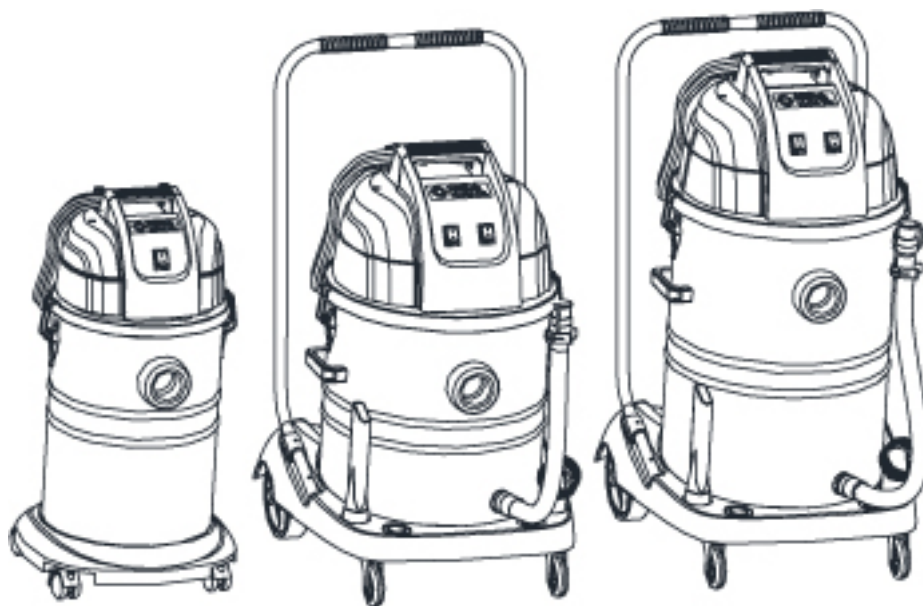

PARTS LIST

2020.12.22

TABLE OF CONTENTS

Overview	1
Accessories	3
Wear and tear parts	5

Pos.	Product no	QTY	Description	Notes
1	VA81996	1	VL100 35L UK POWER CORD+SLEEVE KIT	
1	VA81997	1	VL100 35L EU POWER CORD+SLEEVE KIT	
2	VA81981	1	HANDLE+M4 SCREW KIT	
3	VA81940	1	WATERPROOF SWITCH	
4	VA81982	1	MACHINE HEAD COVER+SCREW KIT	
5	VA80095	1	ELECTRIC CAPACITOR	
6	VA81984	1	MOTOR COVER+SCREW KIT	
7	VA81985	1	MIDDLE SPONGE+DOWN SPONGE KIT	
8	VA81986	1	MOTOR PRESS PLATE+SCREW KIT	
9	ZD89002	1	MOTOR CARBON BRUSH	
10	VA81987	1	MOTOR+RUBBER WASHER KIT	
11	VA82026	1	MOTOR MOUNTING+RUBBER BAR KIT	
12	VA81087	1	FLOAT CUP PP+FILTER NET METAL KIT	
13	VA81905	1	FLOAT CUP HOLDER	
14	VA81990	1	CLOTH FILTER ASSEMBLY	
15	VA80734	2	TANK CATCH KIT	
16	VA81991	1	HOSE INLET KIT	
17	VA80064-001	1	VL100 35 LTR STAINLESS STEEL CONTAINER	
18	VA80737	1	CHASSIS ASSEMBLY FOR METAL TANK 35L	
19	VA60303	4	FRONT CASTOR GVD15 GV25 GV35 SD18	

Pos.	Product no	QTY	Description	Notes
1	107407308	1	HOSE D32 1.9M CPL	
2	107407309	2	EXTENSION TUBE D32 - SS	
3	VA82025	1	WET FLOOR NOZZLE Ø32 RUBBER STRIP	
4	107407311	1	FLOOR NOZZLE D32 BRUSH	
5	107407312	1	BRUSH NOZZLE D32	
6	107407334	1	CREVICE NOZZLE D32	
7	VA82062-P5	1	CLOTH DUST BAG 5PCS FOR 35L VAC.	

Pos.	Product no	QTY	Description	Notes
	VA81990	1	CLOTH FILTER ASSEMBLY	
	VA81940	1	WATERPROOF SWITCH	
	VA60303	4	FRONT CASTOR GVD15 GV25 GV35 SD18	
	VA80734	2	TANK CATCH KIT	
	VA82062-P5	1	CLOTH DUST BAG 5PCS FOR 35L VAC.	
	ZD89002	1	MOTOR CARBON BRUSH	