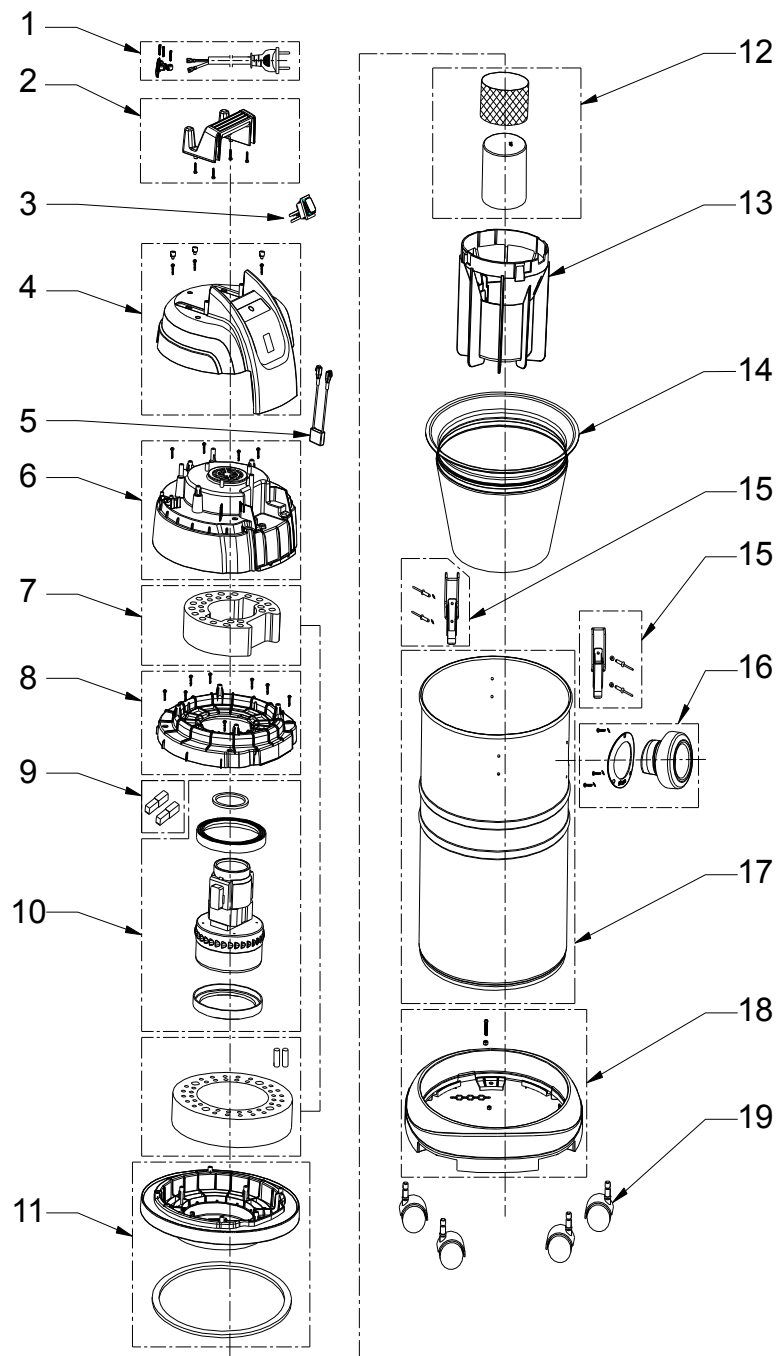

PARTS LIST

2020.12.22

TABLE OF CONTENTS

Overview	1
Accessories	3
Wear and tear parts	5

Pos.	Product no	QTY	Description	Notes
1	VA81996	1	VL100 35L UK POWER CORD+SLEEVE KIT	
1	VA81997	1	VL100 35L EU POWER CORD+SLEEVE KIT	
2	VA81981	1	HANDLE+M4 SCREW KIT	
3	VA81940	1	WATERPROOF SWITCH	
4	VA81982	1	MACHINE HEAD COVER+SCREW KIT	
5	VA80095	1	ELECTRIC CAPACITOR	
6	VA81984	1	MOTOR COVER+SCREW KIT	
7	VA81985	1	MIDDLE SPONGE+DOWN SPONGE KIT	
8	VA81986	1	MOTOR PRESS PLATE+SCREW KIT	
9	ZD89002	1	MOTOR CARBON BRUSH	
10	VA81987	1	MOTOR+RUBBER WASHER KIT	
11	VA82026	1	MOTOR MOUNTING+RUBBER BAR KIT	
12	VA81087	1	FLOAT CUP PP+FILTER NET METAL KIT	
13	VA81905	1	FLOAT CUP HOLDER	
14	VA81990	1	CLOTH FILTER ASSEMBLY	
15	VA80734	2	TANK CATCH KIT	
16	VA81991	1	HOSE INLET KIT	
17	VA80064-001	1	VL100 35 LTR STAINLESS STEEL CONTAINER	
18	VA80737	1	CHASSIS ASSEMBLY FOR METAL TANK 35L	
19	VA60303	4	FRONT CASTOR GVD15 GV25 GV35 SD18	

Pos.	Product no	QTY	Description	Notes
1	107407308	1	HOSE D32 1.9M CPL	
2	107407309	2	EXTENSION TUBE D32 - SS	
3	VA82025	1	WET FLOOR NOZZLE Ø32 RUBBER STRIP	
4	107407311	1	FLOOR NOZZLE D32 BRUSH	
5	107407312	1	BRUSH NOZZLE D32	
6	107407334	1	CREVICE NOZZLE D32	
7	VA82062-P5	1	CLOTH DUST BAG 5PCS FOR 35L VAC.	

Pos.	Product no	QTY	Description	Notes
	VA81990	1	CLOTH FILTER ASSEMBLY	
	VA81940	1	WATERPROOF SWITCH	
	VA60303	4	FRONT CASTOR GVD15 GV25 GV35 SD18	
	VA80734	2	TANK CATCH KIT	
	VA82062-P5	1	CLOTH DUST BAG 5PCS FOR 35L VAC.	
	ZD89002	1	MOTOR CARBON BRUSH	