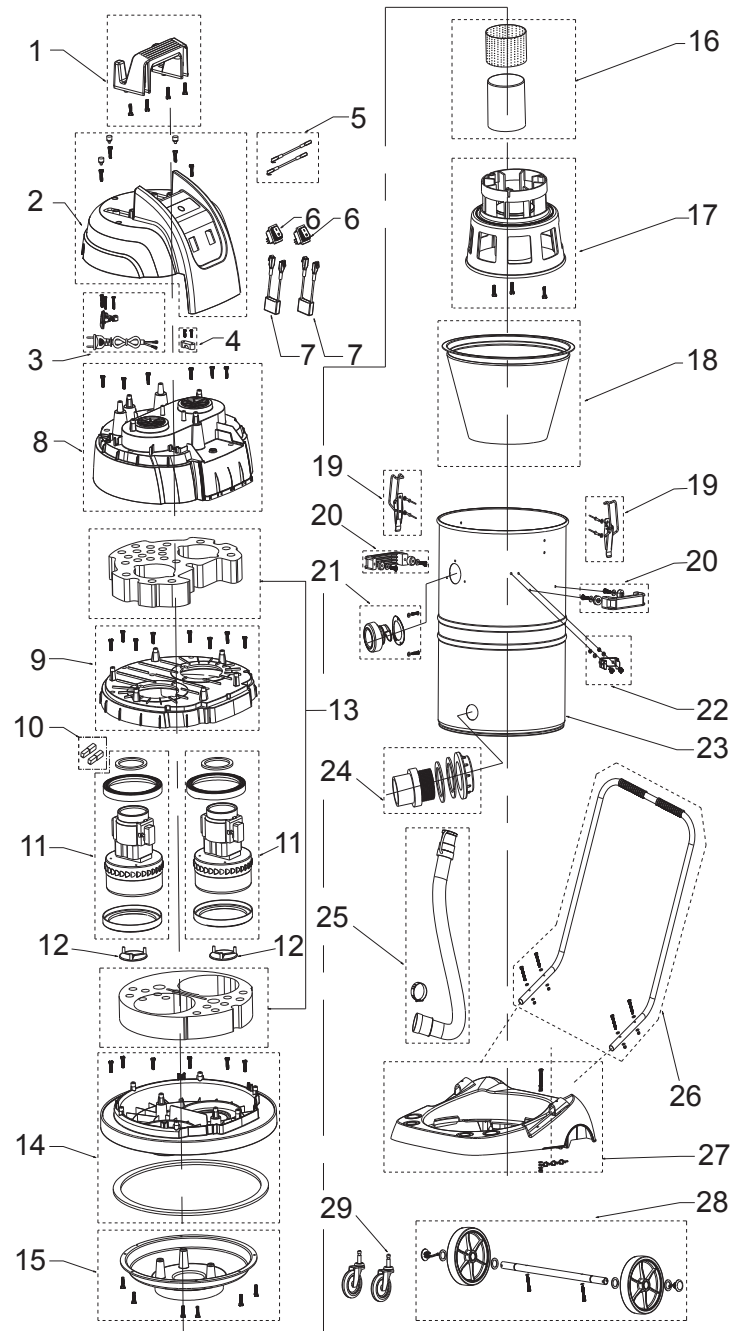

# PARTS LIST

2020.06.03

# TABLE OF CONTENTS

---

Overview .....	1
Accessories .....	3
Wear and tear parts .....	5

Pos.	Product no	QTY	Description	Notes
1	VA81812	1	HANDLE KIT	
2	VA81813	1	MOTOR HEAD COVER KIT	
3	VA81814	1	VL100 75L EU POWER CORD KIT	
3	VA81815	1	VL100 75L UK POWER CORD KIT	
4	VA86604	1	CLAMP BLOCK KIT	
5	VA81816	1	ELECTRONIC WIRE KIT	
6	VA81940	2	WATERPROOF SWITCH	
7	VA80095	2	ELECTRIC CAPACITOR	
8	VA81817	1	MOTOR COVER KIT	
9	VA81818	1	MOTOR PRESS PLATE KIT	
10	ZD89002	2	MOTOR CARBON BRUSH	
11	VA81987	2	MOTOR+RUBBER WASHER KIT	
12	GV70008	2	SEAL PLATE	
13	VA81819	1	MIDDLE SPONGE+DOWN SPONGE KIT	
14	VA81820	1	MOTOR SUPPORT BASE+RUBBER BAR KIT	
15	VA86610	1	FLOW DIVIDER DISH KIT	
16	VA81087	1	FLOAT CUP PP+FILTER NET METAL KIT	
17	VA80766	1	FLOAT CUP HOLDER	
18	VA80119	1	55L ABSORBING DUST FILTER	
19	VA80734	2	TANK CATCH KIT	
20	VA86612	2	HANDLE LIFT KIT	
21	VA81821	1	HOSE INLET KIT	
22	VA80750	1	DRAIN HOLDER KIT	
23	VA80054-001	1	VL100 55 LTR STAINLESS STEEL CONTAINER	
23	VA80021-001	1	VL100 75 LTR STAINLESS STEEL CONTAINER	
24	VA81822	1	SCREW TUBE KIT	
25	VA82028	1	55L DRAIN HOSE KIT	
25	VA81823	1	75L DRAIN HOSE KIT	
26	VA81824	1	PUSH HANDLE KIT	
27	VA86616	1	CHASSIS ASSEMBLY FOR METAL TANK 95L 375L	
28	VA86617	1	REAR WHEEL KIT	
29	VA96850	2	CASTER 3 INCH	

---

Pos.	Product no	QTY	Description	Notes
1	107407336	1	HOSE D40 2.5M CPL	
2	107407337	2	EXTENSION TUBE D40 - SS	
3	107407339	1	FLOOR NOZZLE D40 BRUSH	
4	VA81845	1	WET FLOOR NOZZLE Ø40 RUBBER STRIP	
5	107408850	1	CREVICE NOZZLE D40	
6	VA82063-P5	1	CLOTH DUST BAG 5PCS FOR 55L/75L VAC.	

---

---

<b>Pos.</b>	<b>Product no</b>	<b>QTY</b>	<b>Description</b>	<b>Notes</b>
	VA81940	2	WATERPROOF SWITCH	
	VA80734	2	TANK CATCH KIT	
	VA86612	2	HANDLE LIFT KIT	
	VA80119	1	55L ABSORBING DUST FILTER	
	VA96850	2	CASTER 3 INCH	
	VA82028	1	55L DRAIN HOSE KIT	
	VA81823	1	75L DRAIN HOSE KIT	
	VA80750	1	DRAIN HOLDER KIT	
	VA82063-P5	1	CLOTH DUST BAG 5PCS FOR 55L/75L VAC.	
	ZD89002	2	MOTOR CARBON BRUSH	