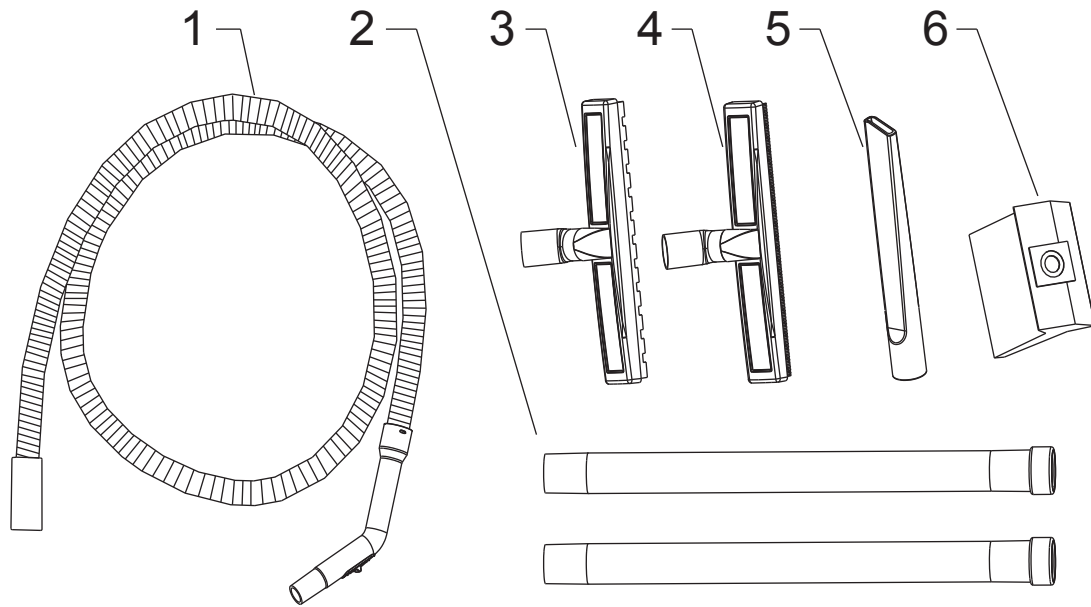

# TABLE OF CONTENTS

---

Overview .....	1
Accessories .....	3
Wear and tear parts .....	5

Pos.	Product no	QTY	Description	Notes
1	VA81812	1	HANDLE KIT	
2	VA81813	1	MOTOR HEAD COVER KIT	
3	VA81814	1	VL100 75L EU POWER CORD KIT	
3	VA81815	1	VL100 75L UK POWER CORD KIT	
4	VA86604	1	CLAMP BLOCK KIT	
5	VA81816	1	ELECTRONIC WIRE KIT	
6	VA81940	2	WATERPROOF SWITCH	
7	VA80095	2	ELECTRIC CAPACITOR	
8	VA81817	1	MOTOR COVER KIT	
9	VA81818	1	MOTOR PRESS PLATE KIT	
10	ZD89002	2	MOTOR CARBON BRUSH	
11	VA81987	2	MOTOR+RUBBER WASHER KIT	
12	GV70008	2	SEAL PLATE	
13	VA81819	1	MIDDLE SPONGE+DOWN SPONGE KIT	
14	VA81820	1	MOTOR SUPPORT BASE+RUBBER BAR KIT	
15	VA86610	1	FLOW DIVIDER DISH KIT	
16	VA81087	1	FLOAT CUP PP+FILTER NET METAL KIT	
17	VA80766	1	FLOAT CUP HOLDER	
18	VA80119	1	55L ABSORBING DUST FILTER	
19	VA80734	2	TANK CATCH KIT	
20	VA86612	2	HANDLE LIFT KIT	
21	VA81821	1	HOSE INLET KIT	
22	VA80750	1	DRAIN HOLDER KIT	
23	VA80054-001	1	VL100 55 LTR STAINLESS STEEL CONTAINER	
23	VA80021-001	1	VL100 75 LTR STAINLESS STEEL CONTAINER	
24	VA81822	1	SCREW TUBE KIT	
25	VA82028	1	55L DRAIN HOSE KIT	
25	VA81823	1	75L DRAIN HOSE KIT	
26	VA81824	1	PUSH HANDLE KIT	
27	VA86616	1	CHASSIS ASSEMBLY FOR METAL TANK 95L 375L	
28	VA86617	1	REAR WHEEL KIT	
29	VA96850	2	CASTER 3 INCH	

---

Pos.	Product no	QTY	Description	Notes
1	107407336	1	HOSE D40 2.5M CPL	
2	107407337	2	EXTENSION TUBE D40 - SS	
3	107407339	1	FLOOR NOZZLE D40 BRUSH	
4	VA81845	1	WET FLOOR NOZZLE Ø40 RUBBER STRIP	
5	107408850	1	CREVICE NOZZLE D40	
6	VA82063-P5	1	CLOTH DUST BAG 5PCS FOR 55L/75L VAC.	