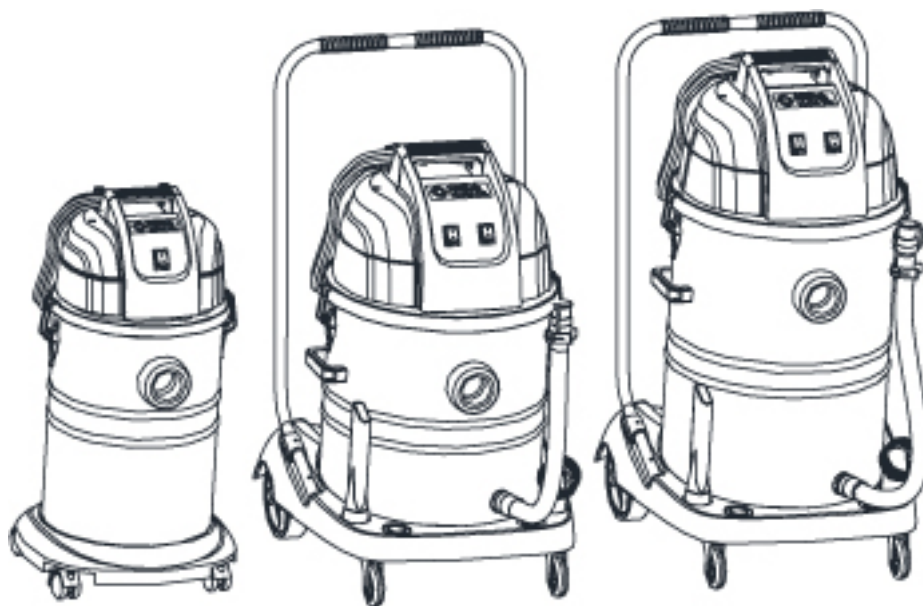

PARTS LIST

2020.06.03

TABLE OF CONTENTS

Overview	1
Accessories	3
Wear and tear parts	5