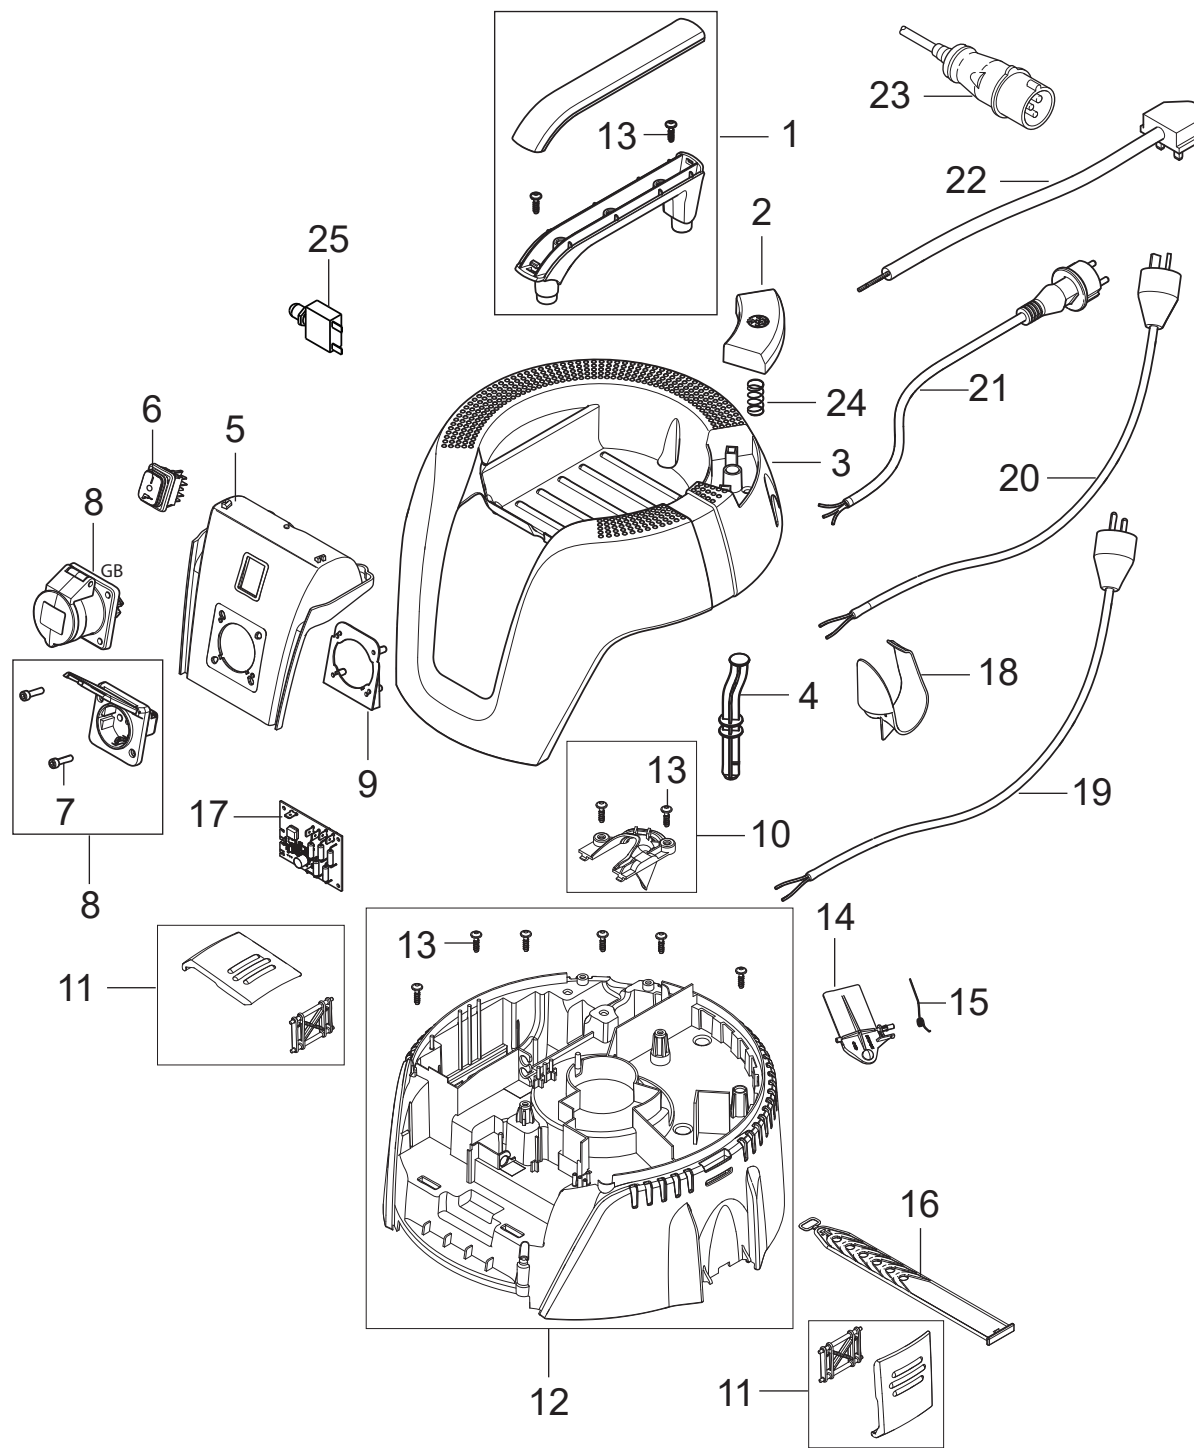

PARTS LIST

2021.12.09

TABLE OF CONTENTS

AERO 26-21_31-21 PC top	1
Filter and motor	3
AERO container 25L	5
AERO 26,31 Accessories	7
Recommended spare parts	9

Pos.	Product no	QTY	Description	Notes
	107412600	1	BOX AERO 26 X10	[1]
1	107409137	1	HANDLE	
2	107409138	1	PC BUTTON	
3	107409145	1	AERO HEAD COVER 26-2L	
4	107409141	1	PC ROD	
5	107409191	1	INTERFACE SWITCH AND OUTLET ALTO BLUE	
6	107409135	1	SWITCH 1-0-TOOL	
7	302004032	1	SCREW PT35X18	
8	107400059	1	SOCKET 10A/250V CH	
8	302004036	1	SOCKET 16A/250V FR	
8	107402842	1	OUTLET 2P AND PE 16A 110V	
8	302001185	1	SOCKET 10A/250V AU	
8	302004034	1	SOCKET 16A/250V EU	
8	302004336	1	SOCKET 13A/250V GB	
8	302004338	1	SOCKET 15A/125V US/CSA	
9	302002052	1	PLUG SOCKET PLATE	
10	107409125	1	CABLE OUTLET	[2]
11	107409130	2	CLAMP	
12	107409149	1	CLAMPING PLATE	
13	302004029	9	SCREW PT50X18	
14	107409129	1	PC FLAP - KIT	
15	909100083	1	TORSION SPRING D0.9X18X45 INOX	
16	107409131	1	RUBBER STRAP	
17	107409188	1	PCBA CHAMELEON 21 EA 230V	
17	107409189	1	PCBA CHAMELEON 21 EA 110V	
18	107409982	1	HOSE/CABLE HOOK. AERO 26/31	
19	61130	1	POWERCORD H05VV-F 3G1.5X5.7M C	[3]
20	302002391	1	POWERCORD H05VV-F 3G1.5X5.7M A	[4]
21	107409178	1	POWER CORD US	[5]
21	61132	1	POWERCORD H05VV-F 3G1.0X5.7 SN	[6]
22	61129	1	POWER CORD H05VV-F3G1.5X5	[7]
23	302000692	1	POWER CORD H07BQ-F3G1.5X8.2 CE	[8]
24	107411345	1	SPRING FOR BUTTON	
25	56315255	1	CIRCUIT BREAKER 5 AMP	[9]

Part Notes:

- [1] - Contains 10 pcs
- [2] - TSB-LI-VACS-2020-001 AERO 21 Cable can be pulled out of machine
- [3] - EU
- [4] - AU, 220-240V/50-60HZ
- [5] - US 120V 50/60Hz
- [6] - CH
- [7] - UK 230V 50Hz
- [8] - UK 110V 50Hz
- [9] - AUS/NZ

Part Notes:

- [1] - AERO 26-2L
[2] - JP 50/60Hz

Pos.	Product no	QTY	Description	Notes
1	107409175	1	AERO CONTAINER 25L CPL.	
2	107409169	1	INLET FITTING	
3	107409170	2	WHEEL D130	[1]
4	140 6422 500	1	WHEELS LINK 50MM	
5	107409171	1	HANDLE CONTAINER	