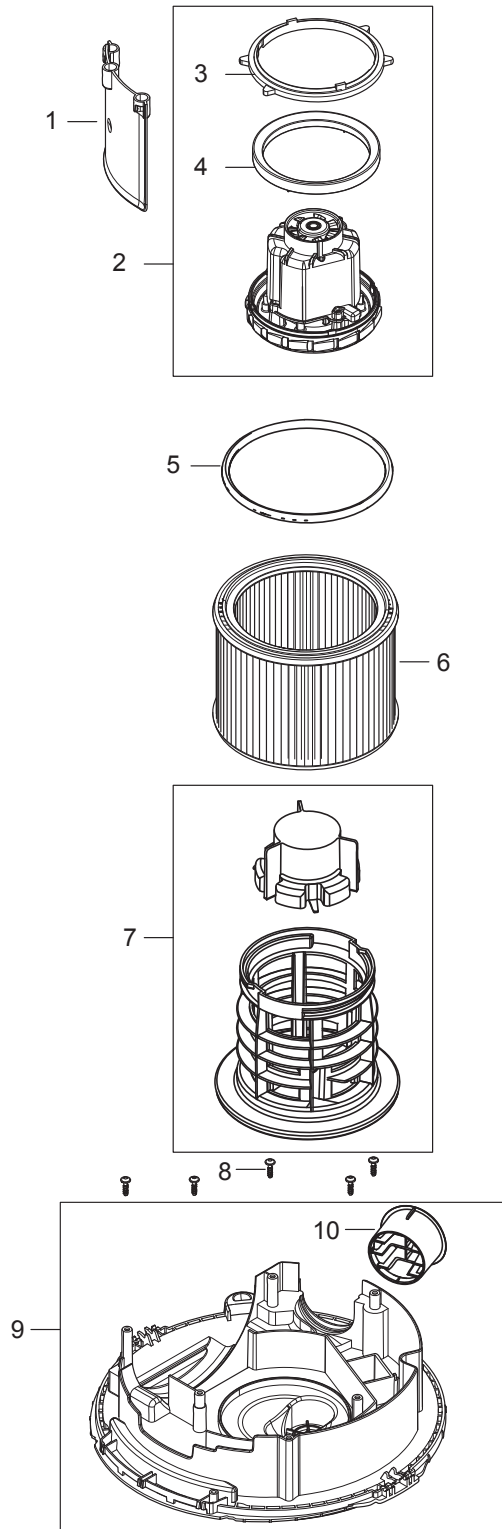

PARTS LIST

2021.12.09

TABLE OF CONTENTS

AERO 26-21_31-21 PC top	1
Filter and motor	3
AERO container 25L	5
AERO 26,31 Accessories	7
Recommended spare parts	9

Pos.	Product no	QTY	Description	Notes
	107412600	1	BOX AERO 26 X10	[1]
1	107409137	1	HANDLE	
2	107409138	1	PC BUTTON	
3	107409145	1	AERO HEAD COVER 26-2L	
4	107409141	1	PC ROD	
5	107409191	1	INTERFACE SWITCH AND OUTLET ALTO BLUE	
6	107409135	1	SWITCH 1-0-TOOL	
7	302004032	1	SCREW PT35X18	
8	107400059	1	SOCKET 10A/250V CH	
8	302004036	1	SOCKET 16A/250V FR	
8	107402842	1	OUTLET 2P AND PE 16A 110V	
8	302001185	1	SOCKET 10A/250V AU	
8	302004034	1	SOCKET 16A/250V EU	
8	302004336	1	SOCKET 13A/250V GB	
8	302004338	1	SOCKET 15A/125V US/CSA	
9	302002052	1	PLUG SOCKET PLATE	
10	107409125	1	CABLE OUTLET	[2]
11	107409130	2	CLAMP	
12	107409149	1	CLAMPING PLATE	
13	302004029	9	SCREW PT50X18	
14	107409129	1	PC FLAP - KIT	
15	909100083	1	TORSION SPRING D0.9X18X45 INOX	
16	107409131	1	RUBBER STRAP	
17	107409188	1	PCBA CHAMELEON 21 EA 230V	
17	107409189	1	PCBA CHAMELEON 21 EA 110V	
18	107409982	1	HOSE/CABLE HOOK. AERO 26/31	
19	61130	1	POWERCORD H05VV-F 3G1.5X5.7M C	[3]
20	302002391	1	POWERCORD H05VV-F 3G1.5X5.7M A	[4]
21	107409178	1	POWER CORD US	[5]
21	61132	1	POWERCORD H05VV-F 3G1.0X5.7 SN	[6]
22	61129	1	POWER CORD H05VV-F3G1.5X5	[7]
23	302000692	1	POWER CORD H07BQ-F3G1.5X8.2 CE	[8]
24	107411345	1	SPRING FOR BUTTON	
25	56315255	1	CIRCUIT BREAKER 5 AMP	[9]

Part Notes:

- [1] - Contains 10 pcs
- [2] - TSB-LI-VACS-2020-001 AERO 21 Cable can be pulled out of machine
- [3] - EU
- [4] - AU, 220-240V/50-60HZ
- [5] - US 120V 50/60Hz
- [6] - CH
- [7] - UK 230V 50Hz
- [8] - UK 110V 50Hz
- [9] - AUS/NZ

Part Notes:

- [1] - AERO 26-2L
[2] - JP 50/60Hz

Pos.	Product no	QTY	Description	Notes
1	107409175	1	AERO CONTAINER 25L CPL.	
2	107409169	1	INLET FITTING	
3	107409170	2	WHEEL D130	[1]
4	140 6422 500	1	WHEELS LINK 50MM	
5	107409171	1	HANDLE CONTAINER	