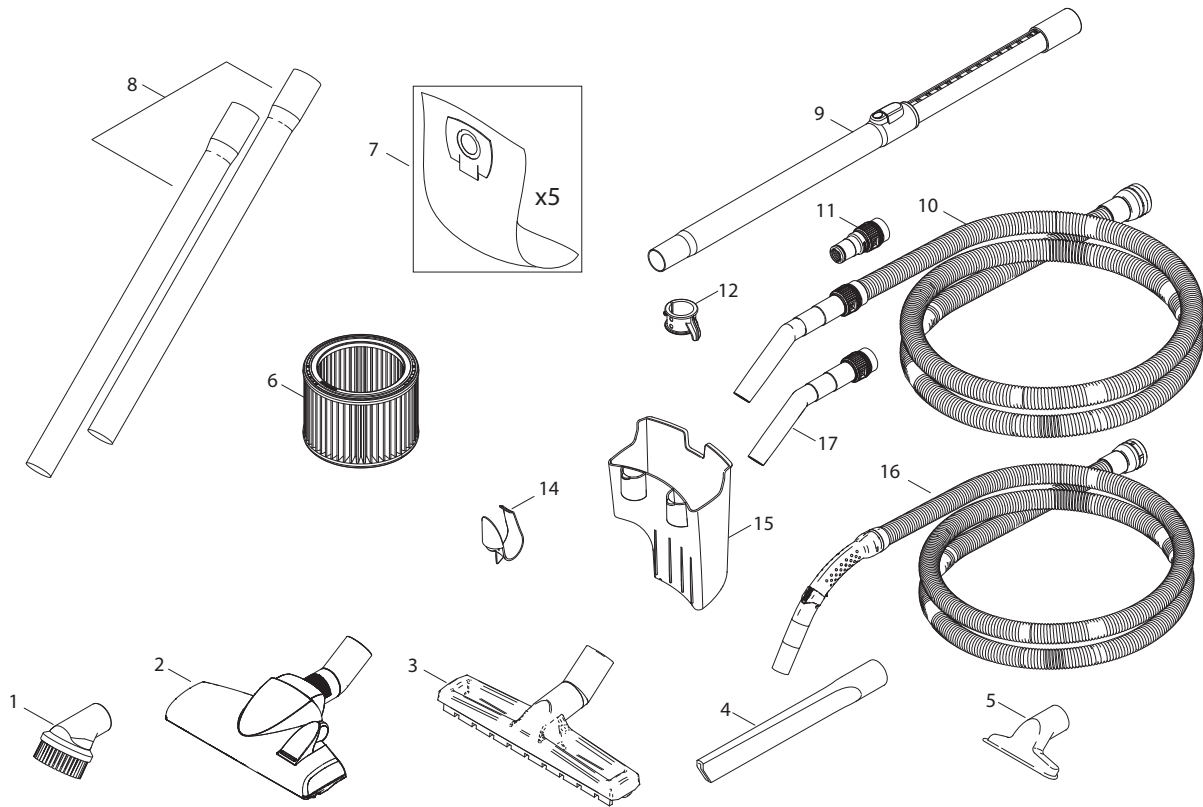

Pos.	Product no	QTY	Description	Notes
0	107412600	1	BOX AERO 26 X10	
0	107412602	1	BOX AERO 31 10X	
1	107407312	1	BRUSH NOZZLE D32	
1	302002509	1	SUCTION BRUSH D36 BLACK	
2	302002365	1	COMBI NOZZLE Ø36X260MM	
3	107402706	1	FLOOR NOZZLE D36X300MM W/D KIT	
3	107407310	1	FLOOR NOZZLE D32 RUBBER STRIP	
3	107407311	1	FLOOR NOZZLE D32 BRUSH	
4	107407334	1	CREVICE NOZZLE D32	
4	29541	1	CREVICE NOZZLE D36X200	
5	14295	1	UNIVERSAL NOZZLE D36X115	
6	302000490	1	FILTER PET FLEECE M-CLASS D185X140	
7	107419590	1	FLEECE FILTER BAG 5 PCS AERO	
8	107400032	1	EXTENSION TUBE D36 2X500MM ALU	
8	302000529	1	EXTENSION TUBE D36 2X505MM ST/CR	
8	40696	1	EXTENSION TUBE D36 2X515MM PLASTIC	
9	107402654	1	TELESCOPIC TUBE D36 575-930MM CR-ST	
9	107402705	1	TELESCOPIC TUBE PLAST.-KIT	[1]
10	107409976	1	UNIV HOSE WITH HAND TUBE D32X3500 CPL.	
11	107409977	1	TOOL ADAPTER WITH SUCTION REGULATION D32	[2]
12	107410888	1	TUBEHOLDER KIT 37MM	
12	107409979	1	TUBE HOLDER KIT D36	
14	107409982	1	HOSE/CABLE HOOK. AERO 26/31	
15	107409980	1	TOOL BOX. AERO 26/31	
16	107406115	1	SUCTION HOSE D32X3500 CPL.	[2]
16	107405599	1	SUCTION HOSE D32X2500 CPL.	[2]
16	107418980	1	UNIV HOSE KIT D32X3500 W. TOOL ADAPTER	[3]
16	107407308	1	HOSE D32 1.9M CPL	
17	107413340	1	BENT END - ASSY - KIT	[4]

Part Notes:

1. [1] - ITEM NO LONGER AVAILABLE
2. [2] - TSB-LI-VACS-2017-01 - AERO and ATTIX hose
   DE TSB-LI-VACS-2017-01 AERO und ATTIX Click-System Saugschlauch
3. [3] - Include hose and adapter 107409977
4. [4] - TSB-LI-VACS-2017-01 - AERO and ATTIX hose
   DE TSB-LI-VACS-2017-01 AERO und ATTIX Click-System Saugschlauch
5. TSB-LI-VACS-2018-01 - AERO Bent end
   DE TSB-LI-VACS-2018-01 AERO Handrohr