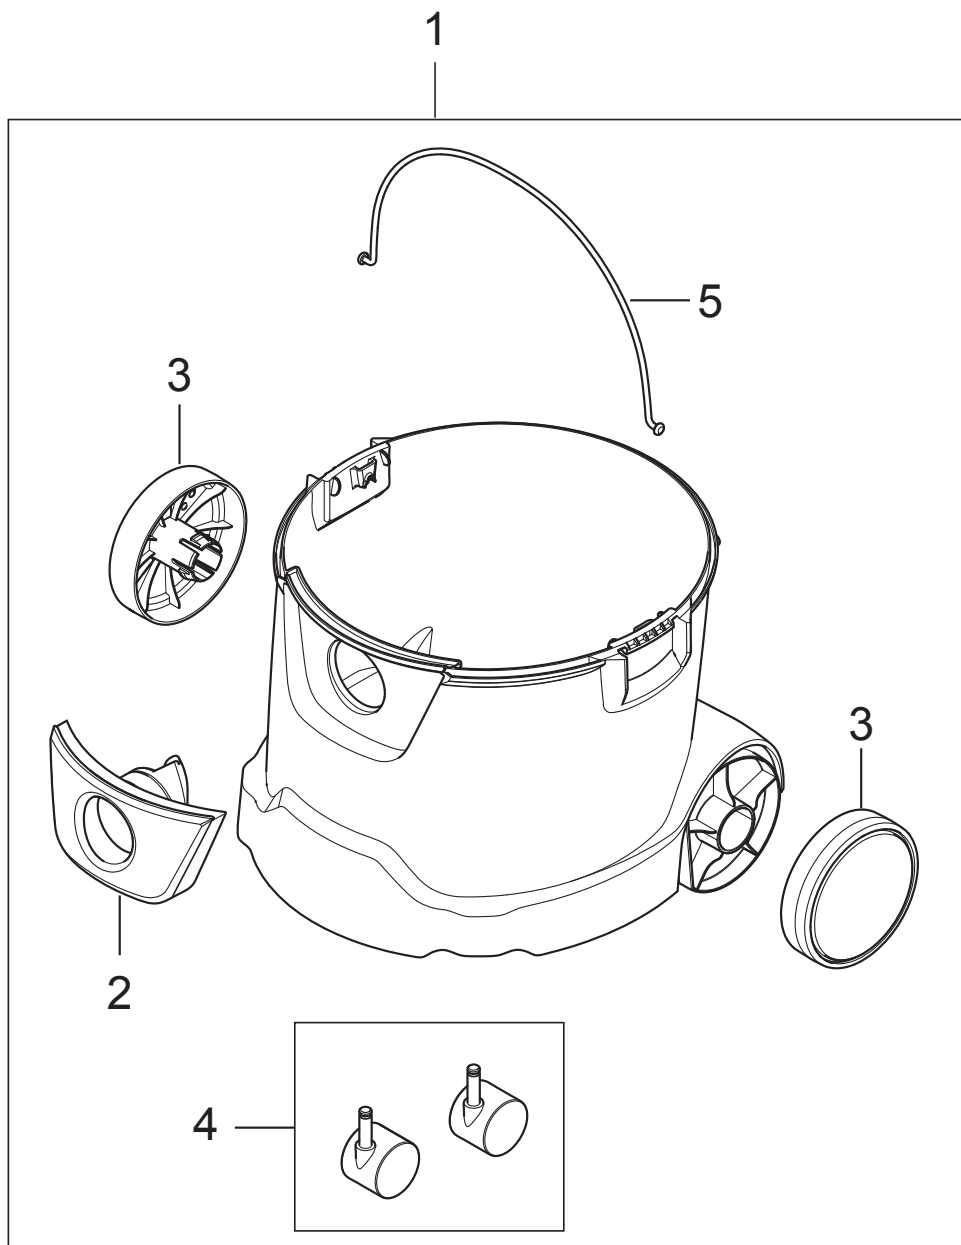

PARTS LIST

2021.12.09

TABLE OF CONTENTS

AERO 26-21_31-21 PC top	1
Filter and motor	3
AERO container 25L	5
AERO 26,31 Accessories	7
Recommended spare parts	9

Pos.	Product no	QTY	Description	Notes
	107412600	1	BOX AERO 26 X10	[1]
1	107409137	1	HANDLE	
2	107409138	1	PC BUTTON	
3	107409145	1	AERO HEAD COVER 26-2L	
4	107409141	1	PC ROD	
5	107409191	1	INTERFACE SWITCH AND OUTLET ALTO BLUE	
6	107409135	1	SWITCH 1-0-TOOL	
7	302004032	1	SCREW PT35X18	
8	107400059	1	SOCKET 10A/250V CH	
8	302004036	1	SOCKET 16A/250V FR	
8	107402842	1	OUTLET 2P AND PE 16A 110V	
8	302001185	1	SOCKET 10A/250V AU	
8	302004034	1	SOCKET 16A/250V EU	
8	302004336	1	SOCKET 13A/250V GB	
8	302004338	1	SOCKET 15A/125V US/CSA	
9	302002052	1	PLUG SOCKET PLATE	
10	107409125	1	CABLE OUTLET	[2]
11	107409130	2	CLAMP	
12	107409149	1	CLAMPING PLATE	
13	302004029	9	SCREW PT50X18	
14	107409129	1	PC FLAP - KIT	
15	909100083	1	TORSION SPRING D0.9X18X45 INOX	
16	107409131	1	RUBBER STRAP	
17	107409188	1	PCBA CHAMELEON 21 EA 230V	
17	107409189	1	PCBA CHAMELEON 21 EA 110V	
18	107409982	1	HOSE/CABLE HOOK. AERO 26/31	
19	61130	1	POWERCORD H05VV-F 3G1.5X5.7M C	[3]
20	302002391	1	POWERCORD H05VV-F 3G1.5X5.7M A	[4]
21	107409178	1	POWER CORD US	[5]
21	61132	1	POWERCORD H05VV-F 3G1.0X5.7 SN	[6]
22	61129	1	POWER CORD H05VV-F3G1.5X5	[7]
23	302000692	1	POWER CORD H07BQ-F3G1.5X8.2 CE	[8]
24	107411345	1	SPRING FOR BUTTON	
25	56315255	1	CIRCUIT BREAKER 5 AMP	[9]

Part Notes:

- [1] - Contains 10 pcs
- [2] - TSB-LI-VACS-2020-001 AERO 21 Cable can be pulled out of machine
- [3] - EU
- [4] - AU, 220-240V/50-60HZ
- [5] - US 120V 50/60Hz
- [6] - CH
- [7] - UK 230V 50Hz
- [8] - UK 110V 50Hz
- [9] - AUS/NZ

Part Notes:

- [1] - AERO 26-2L
[2] - JP 50/60Hz

Pos.	Product no	QTY	Description	Notes
1	107409175	1	AERO CONTAINER 25L CPL.	
2	107409169	1	INLET FITTING	
3	107409170	2	WHEEL D130	[1]
4	140 6422 500	1	WHEELS LINK 50MM	
5	107409171	1	HANDLE CONTAINER	