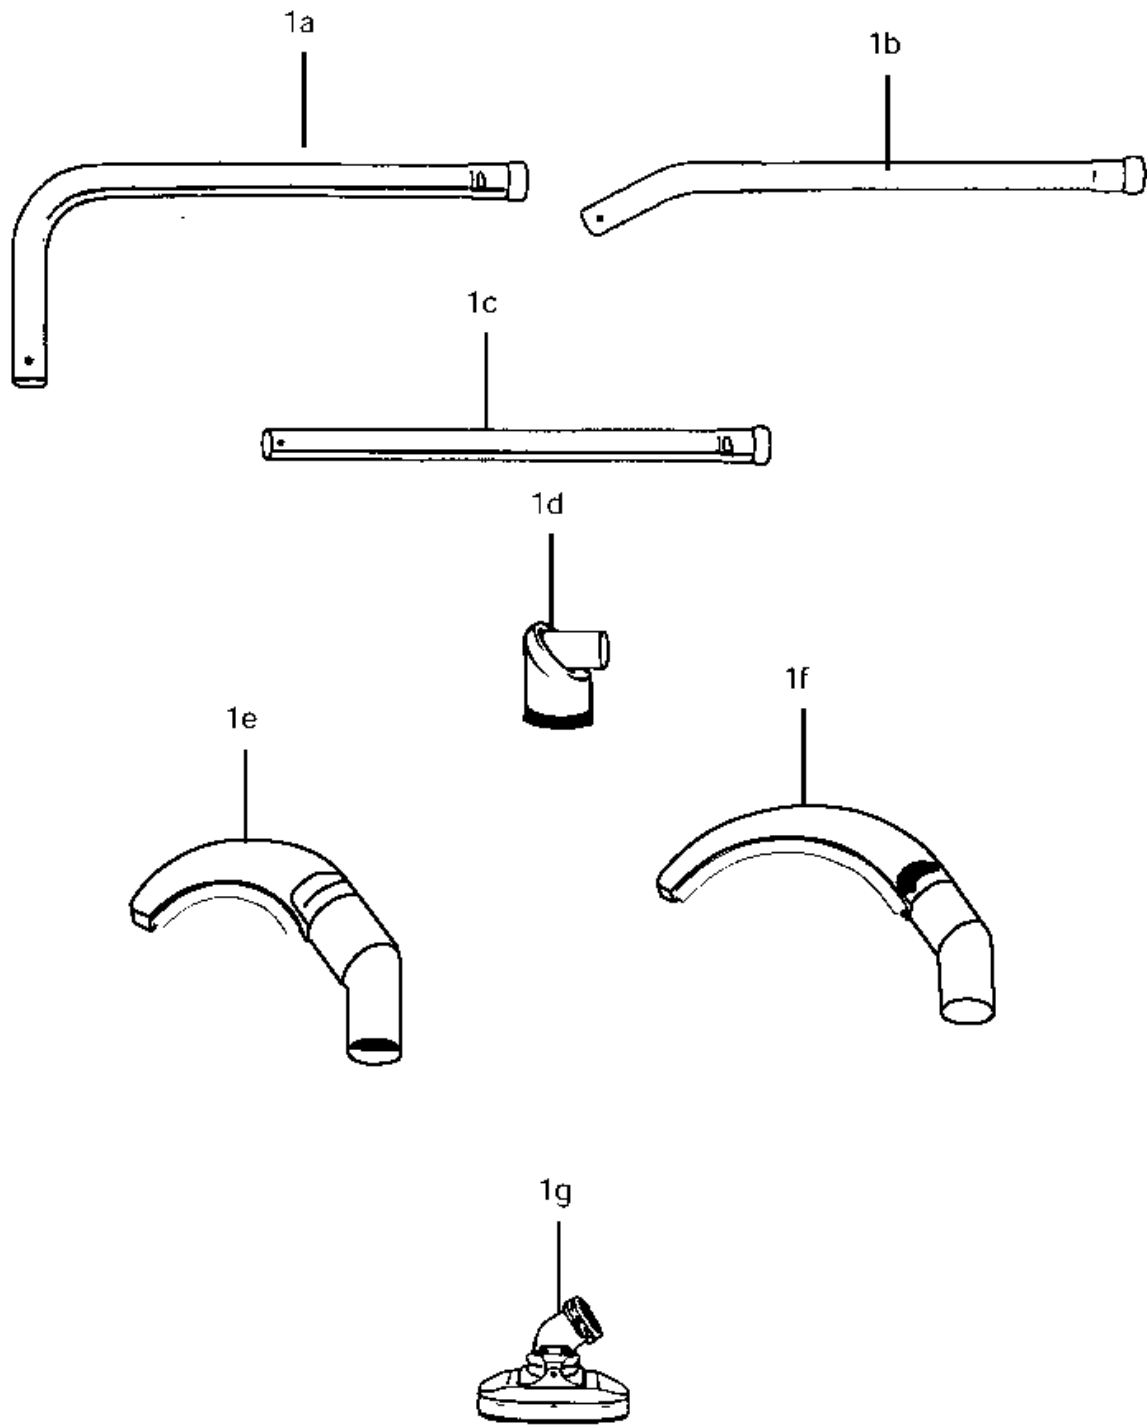

Resource notes:

Pos.	Product no	QTY	Description	Notes
00	82242000	1	38 MM OVERHEAD KIT	[1]
01A	10967000	1	ANGLED HOSE	[2]
01B	11297400	1	PIPE	[2]
01C	10961200	3	ALUMINUM TUBE MT1 D38	
01D	4072200579	1	ROUND BRUSH BLUE FOR 38MM BRUSH 70MM	
01E	82191000	1	BENT BRUSH D38	
01F	82191200	1	BENT BRUSH D38	
01G	11346900	1	Wallbrush,220mmx38mm	[3]

Part Notes:

- [1] - CONTACT PRODUCT MANAGEMENT
- [2] - CONTACT PM IN ZOCCA
- [3] - 22431600,TSB 2003-001