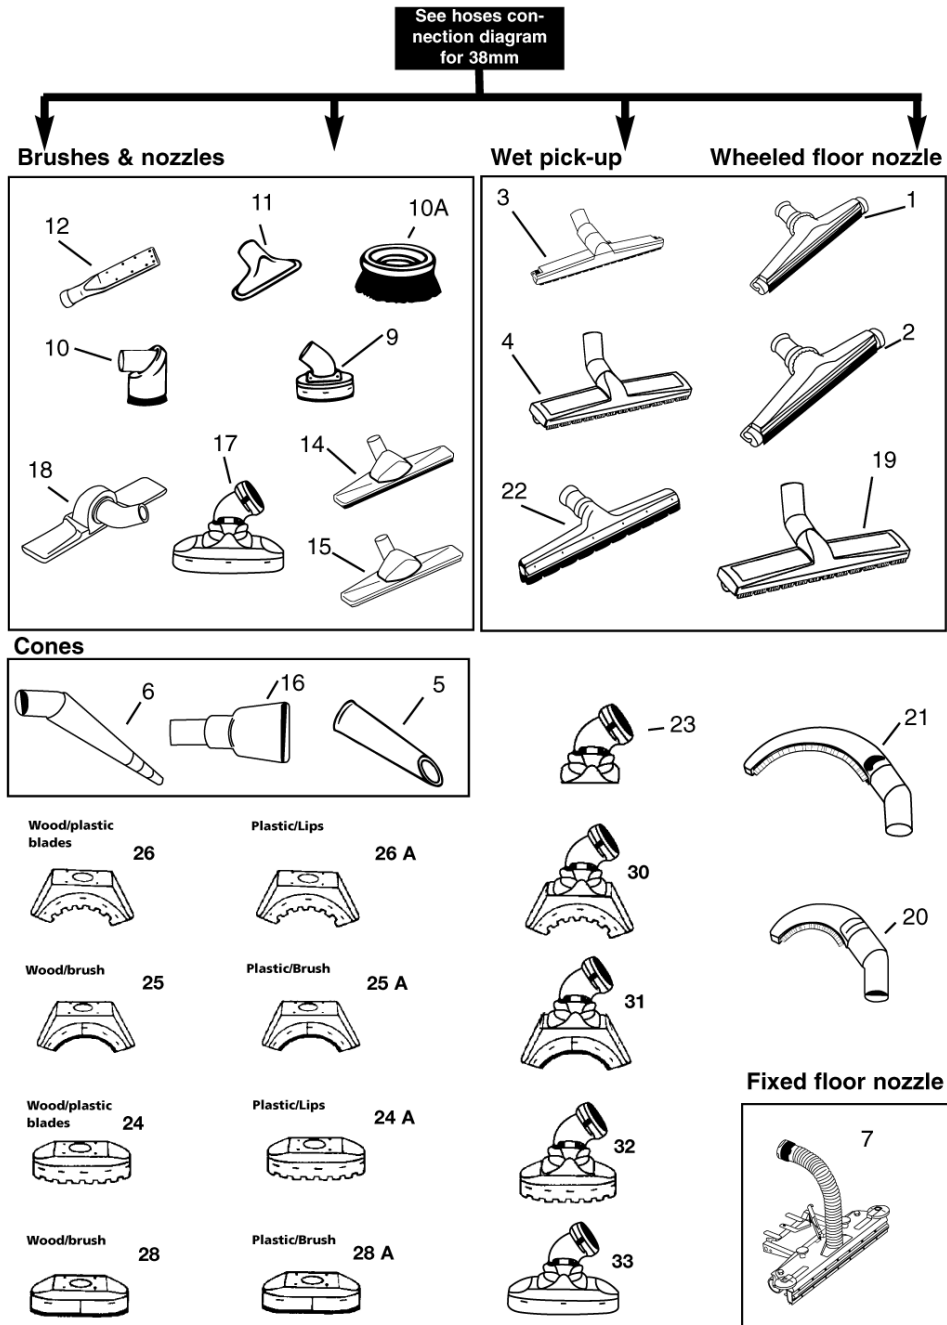

Resource notes:

Pos.	Product no	QTY	Description	Notes
01	140 3816 020	1	NOZZLE W/BRISTLES F/38MM	
01	12294200	1	FLOOR NOZZLE 300MM ALUINLET 38MM BRUSH-RUB LIP	
02	10947300	1	WHEELED FLOOR NOZZLE	[1]
02	12294300	1	NOZZLE FLOOR 38MM 400MMALU MM-RUB/BRUSH LIPS	
03	82168000	1	FLOOR NOZZLE D38 X IW	
04	12126700	1	LIQUID NOZZLE D38	
05	L02956200	1	CONE D38	
06	82167900	1	CONIC ACC D38 X IW	
07	11357500	1	FFN 38mm x 500mm GV21	[2]
08	56209381	1	KIT SQUEEGEE	[3]
09	10989000	1	NOZZLE BRUSH 38MM 100	
10	4072200579	1	ROUND BRUSH BLUE FOR 38MM BRUSH 70MM	
10	4072200578	1	ROUND BRUSH GREEN FOR 38MM BRUSH 70MM	
10	4072200577	1	ROUND BRUSH RED FOR 38MM BRUSH 70MM	
10	12422500	1	ROUND BRUSH NATURAL BRISTLES 70MM F/ 38	
11	70945300	1	UPHOLSTERY NOZZLE 38MM	[4]
12	10949500	1	STEEL FLAT LANCE D38	
13	10949600	1	Crevice nzl brush 38mm	
14	11476101	1	BRUSH D38 MM400	
15	11476000	1	CARPET NZL 38 X 400MM	
16	82169700	1	FLAT NOZZLE D38 X IW	
17	11346900	1	Wallbrush,220mmx38mm	[5]
17	11346800	1	Wallbrush,150mmx38mm	[6]
17	11347000	1	300mm WALL BRUSH	[5]
18	L00396349	1	FRENCH FLOOR NOZZLE, HARD	[7]
19	12126800	1	HARD FLOOR NOZZ.	
20	82191000	1	BENT BRUSH D38	
21	82191200	1	BENT BRUSH D38	
23A	42431107	1	FLOOR NOZZ PART WITH BRUSH BLUE 300MM	[8]
23A	42431105	1	FLOOR NOZZ PART WITH BRUSH RED	[9]
23A	42430904	1	NOZZLE PART WITH BRUSH YELLOW FOR PIPE C	[10]
23A	42430905	1	NOZZLE PART WITH BRUSH RED FOR PIPE CLEA	[9]
23A	42431006	1	FLOOR NOZZ PART WITH BRUSH GREEN	[9]
23A	42431104	1	FLOOR NOZZ PART WITH BRUSH YELLOW	[9]
23A	42430906	1	NOZZLE PART WITH BRUSH GREEN FOR PIPE CL	[10]
23A	42430907	1	FLOOR NOZZ PART WITH BRUSH BLUE	
23A	42431106	1	FLOOR NOZZ PART WITH BRUSH GREEN	[10]
23A	42431005	1	FLOOR NOZZ PART WITH BRUSH RED	[9]
23A	42431004	1	FLOOR NOZZ PART WITH BRUSH YELLOW	[11]
23A	42431007	1	NOZZLE PART WITH BRUSH BLUE FOR PIPE CLE	
25A	42431606	1	FLOOR NOZZ PART WITH BRUSH GREE	[10]
25A	42431605	1	FLOOR NOZZ PART WITH BRUSH RED	[10]
25A	42431604	1	NOZZLE PART WITH BRUSH YELLOW FLAT 300MM	[10]
25A	42431607	1	FLOOR NOZZ PART WITH BRUSH	[10]
31	22431106	1	NOZZLE BRUSH 38MM ST. STEEL FOR PIPE 300	[12]
31	22430907	1	NOZZLE BRUSH 38MM ST. STEEL FOR PIPE 100	[12]
31	22430904	1	NOZZLE BRUSH 38MM ST. STEEL FOR PIPE 100	[12]
31	22430905	1	NOZZLE BRUSH 38MM ST. STEEL FOR PIPE 100	[12]
31	22431005	1	NOZZLE BRUSH 38MM ST. STEEL FOR PIPE 200	[12]
31	22431004	1	NOZZLE BRUSH 38MM ST. STEEL FOR PIPE 200	[12]
31	22431007	1	NOZZLE BRUSH 38MM ST. STEEL FOR PIPE 200	[13]
31	22431105	1	NOZZLE BRUSH 38MM ST. STEEL FOR PIPE 300	[12]
31	22430906	1	NOZZLE BRUSH 38MM ST. STEEL FOR PIPE 100	[12]
31	22431107	1	NOZZLE BRUSH 38MM ST. STEEL FOR PIPE 300	[12]
31	22431104	1	NOZZLE BRUSH 38MM ST. STEEL FOR PIPE 300	[12]
31	22431006	1	NOZZLE BRUSH 38MM ST. STEEL FOR PIPE 200	[12]
33	22431606	1	NOZZLE BRUSH 38MM ST. STEEL FLAT 300MM G	[12]
33	22431604	1	NOZZLE BRUSH 38MM ST. STEEL FLAT 300MM Y	[12]
33	22431605	1	NOZZLE BRUSH 38MM ST. STEEL FLAT 300MM R