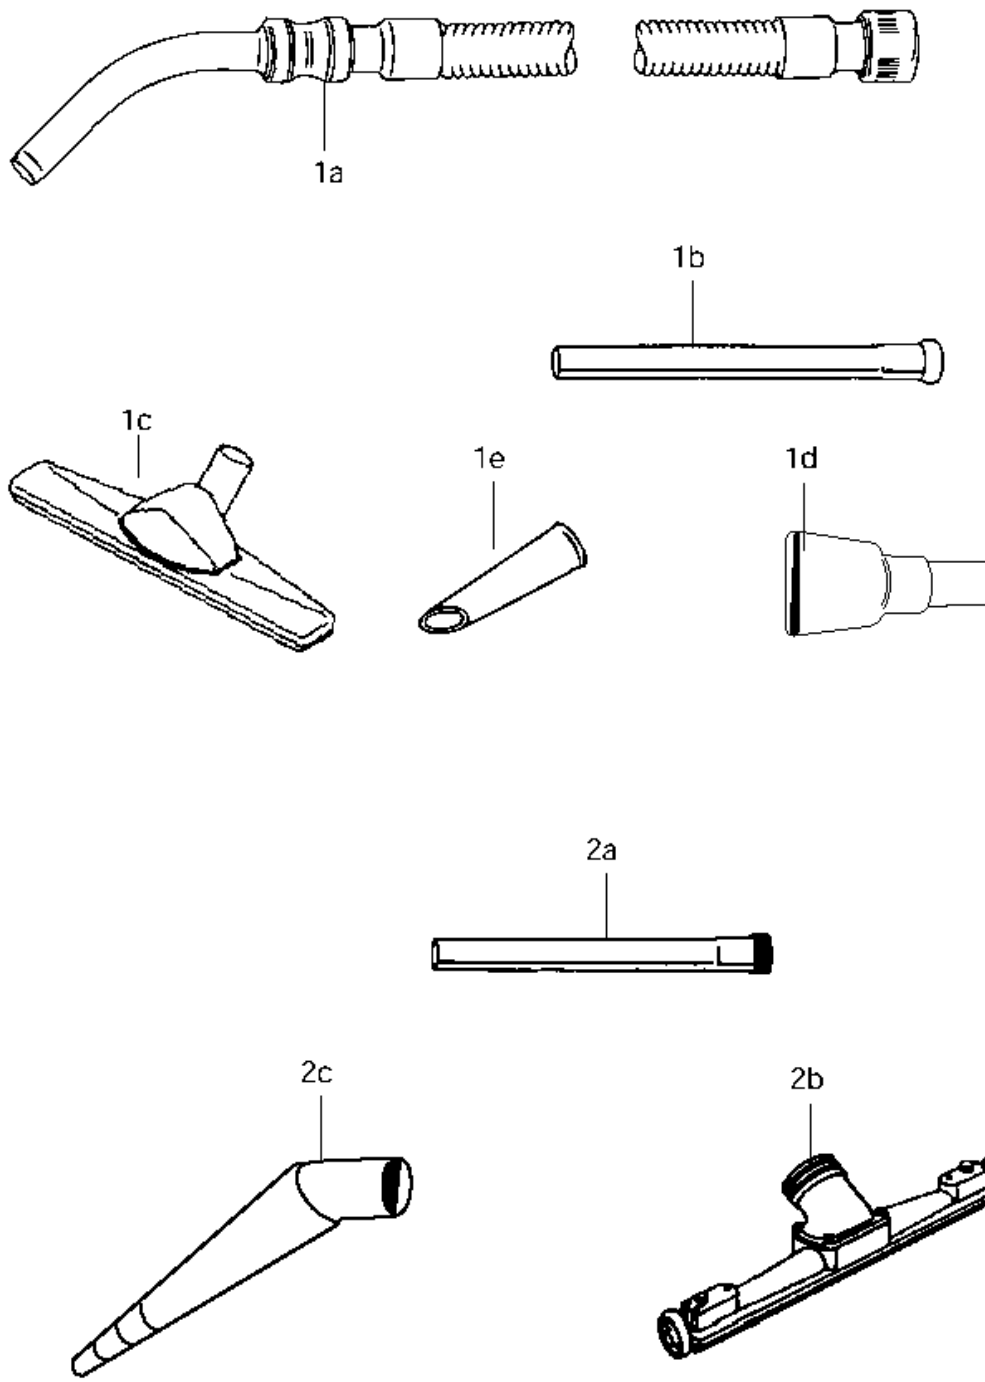

Resource notes:

Pos.	Product no	QTY	Description	Notes
01	82241600	1	FLOOR & MACHINE KIT 38MM/	[1]
02	82241800	1	FLOOR & MACHINE KIT 50MM	[1]

Part Notes:

[1] - Nilfisk-CFM Acc. Program