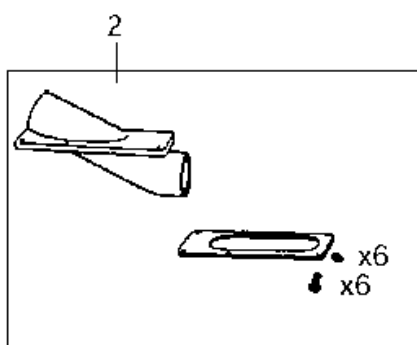

Resource notes:

Pos.	Product no	QTY	Description	Notes
01	Z7 22105	1	SEPARATOR D460 L100 D50 FE COMPLETE	
02	22239000	1	KIT SET Ø38 ACCESSORIES FOR SE	[1]
03	71323000	1	INLET 50MM F.SEPARATORLID	[2]
04	22239400	1	KIT SET FOR 38/50 ACCESSORIES	
20	22228800	1	KITS#T F.L$G UDEN HULLER	[3]
21	22228600	1	CLAMPING HOOP	[3]

Part Notes:

- [1] - CLOSED WHEN STOCK EMPTY
- [2] - NO MORE AVAILABLE
- [3] - NO LONGER AVAILABLE