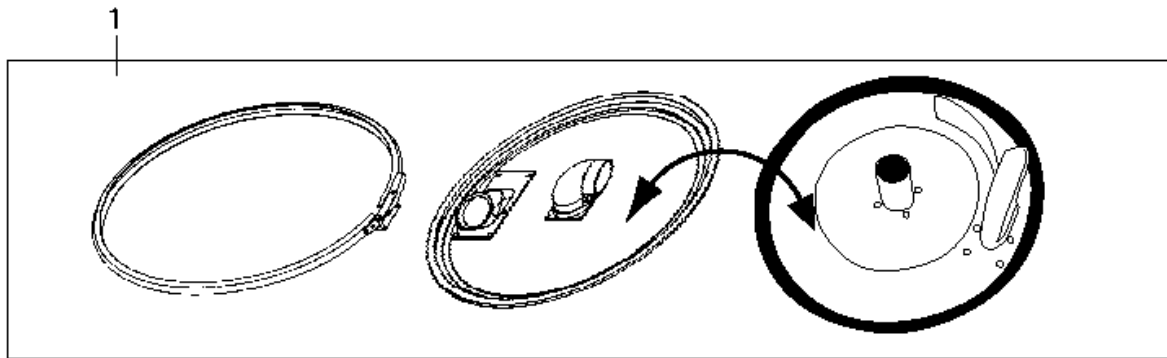

Resource notes:

Pos.	Product no	QTY	Description	Notes
01	Z7 22105	1	SEPARATOR D460 L100 D50 FE COMPLETE	
02	22239000	1	KIT SET Ø38 ACCESSORIES FOR SE	[1]
03	71323000	1	INLET 50MM F.SEPARATORLID	[2]
04	22239400	1	KIT SET FOR 38/50 ACCESSORIES	
20	22228800	1	KITS#T F.L$G UDEN HULLER	[3]
21	22228600	1	CLAMPING HOOP	[3]

Part Notes:

- [1] - CLOSED WHEN STOCK EMPTY
- [2] - NO MORE AVAILABLE
- [3] - NO LONGER AVAILABLE