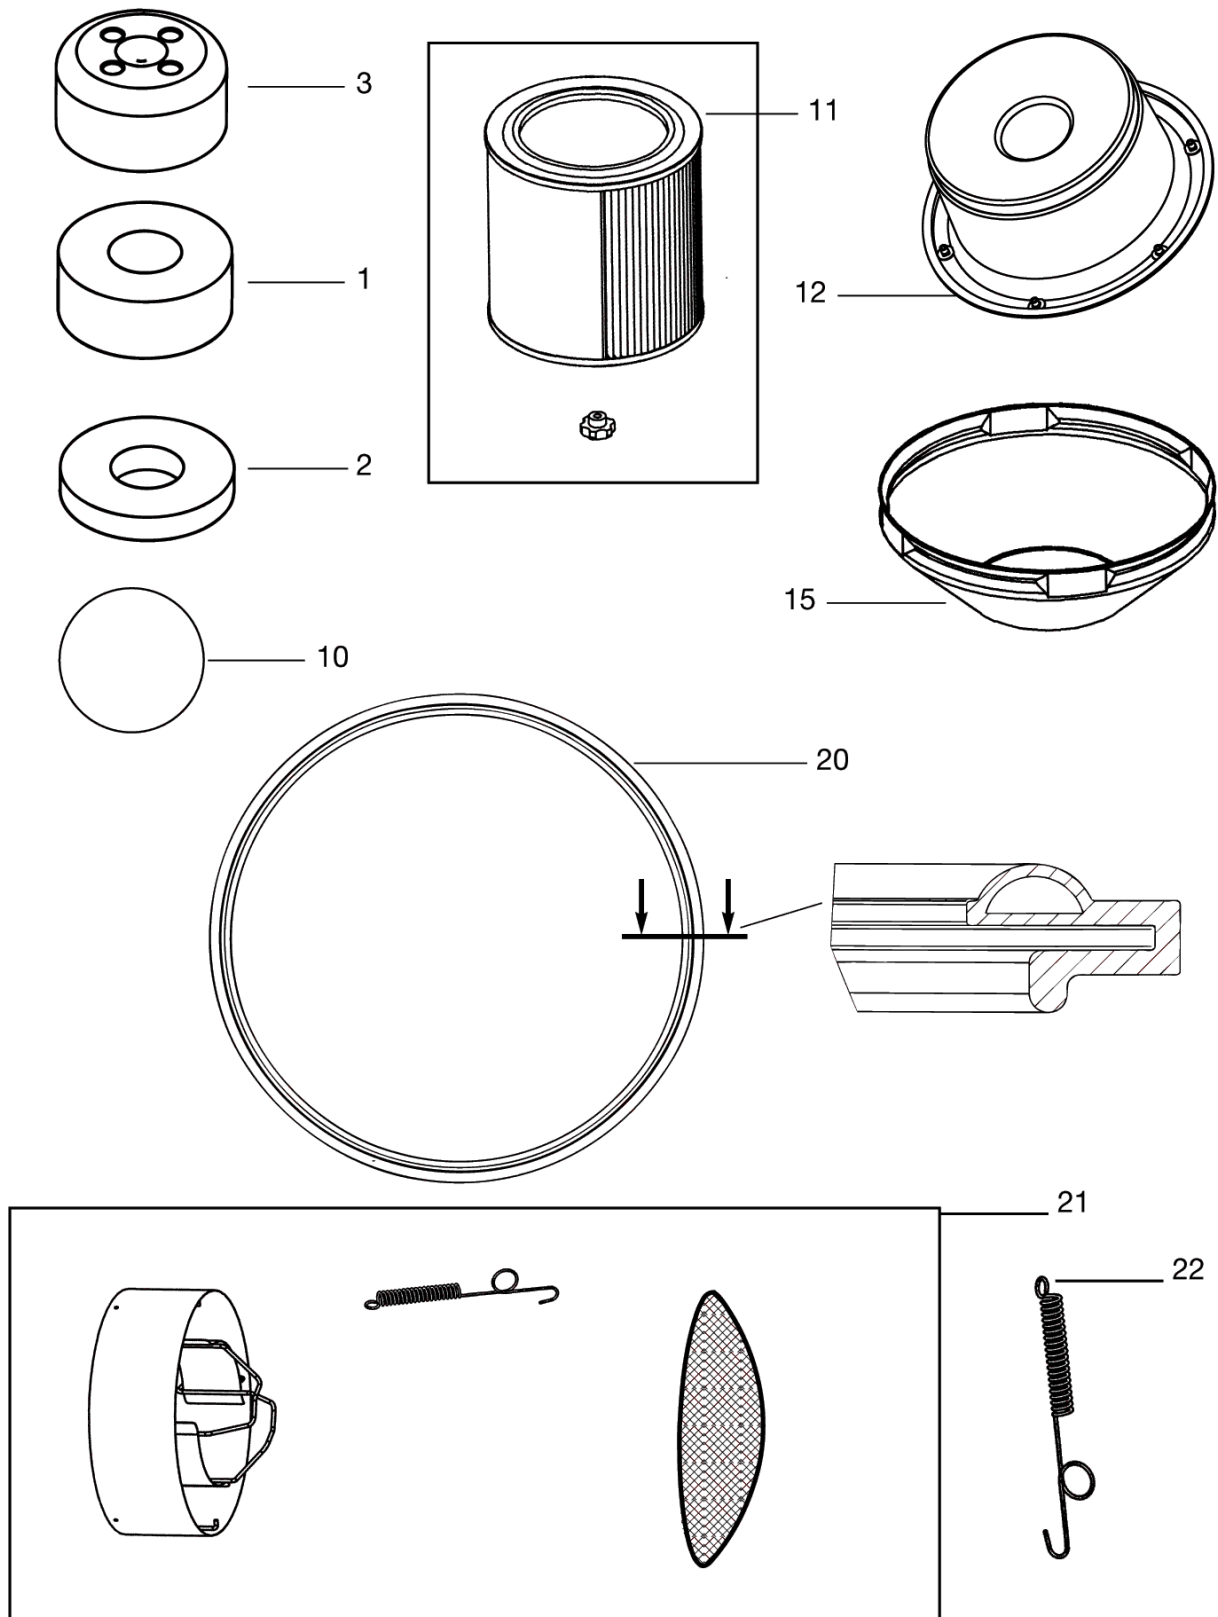

Resource notes:

Pos.	Product no	QTY	Description	Notes
01	22163700	1	OIL FILTER PAD IW 2050	
02	22165200	1	OIL ABSORBER PAD IW 2050	
03	82163600	1	Deksel	[1]
10	22164900	1	FLOAT KIT IW 2050	[2]
11	22313400	1	CARTRIDGE FILTER ID 2050 STANDARD	[1]
11	22316600	1	CARTRIDGEFILT PTFE ID2050 FINE DUST	[1]
12	82164000	1	SEPARATOR BUCKET	
15	82311900	1	CONE FOR SEPARATOR LID ID 2050	
20	22196800	1	CONVERSION KIT SEPERATOR IW 2050	
20	22196500	1	GASKET FOR SEPERATOR UNIT IW 2050	
21	22394600	1	FRAME. NET AND SPRING KIT SET FOR IW2050	[1]
22	22394500	1	KIT SET SPRING FOR NET FOR IW2050	

Part Notes:

- [1] - NO MORE AVAILABLE
- [2] - NO LONGER AVAILABLE