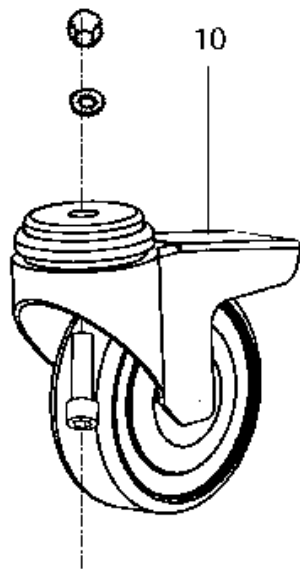

Resource notes:

Pos.	Product no	QTY	Description	Notes
01	22223000	1	TROLLEY FOR PRE-SEPERATOR	[1]
02	22318800	1	Pre seperator 50mm	[2]
02	22318700	1	Pr Seperator 38mm	[3]
10	22228400	1	SPARE PARTS SET FOR WHEEL COMPLETE	[1]
11	22223900	1	SPARE PARTS SET FOR LID	[1]

Part Notes:

- [1] - NO LONGER AVAILABLE
- [2] - GUARANTEE DATE EXPIRED
- [3] - CONTACT PM IN ZOCCA