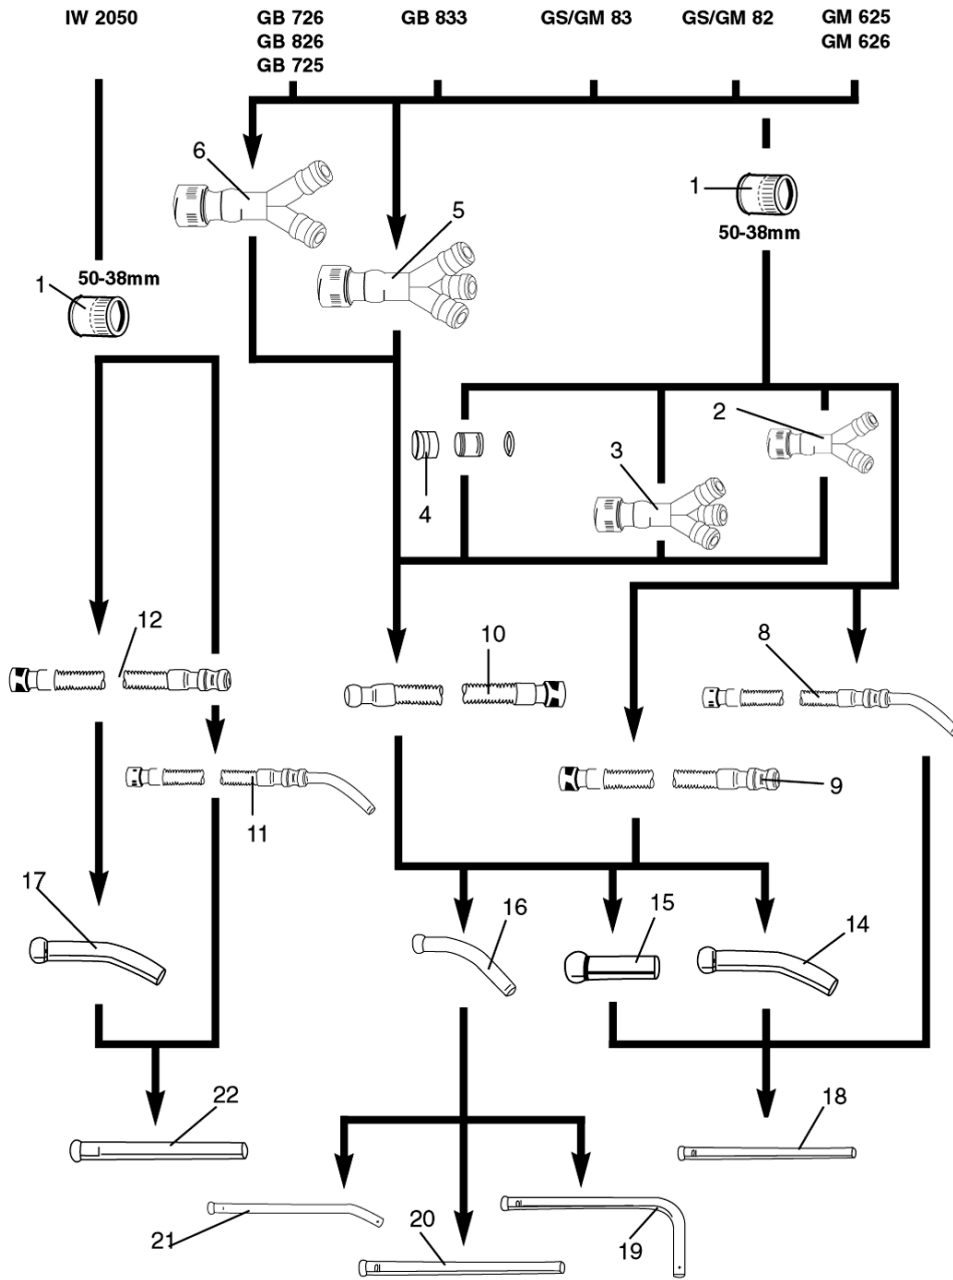

Resource notes:

Pos.	Product no	QTY	Description	Notes
01	10960900	1	BAYONET REDUCTION D50/38	
02	10960900	1	BAYONET REDUCTION D50/38	
03	22329900	1	STEEL BAYONET COUPLAST. 38MM	
04	22344200	1	SLEEVE	
05	L02150800	1	GAFFELSTYKKE @50/2X@38 MD	[1]
06	L02151300	1	T-COUP. 50MM BAYONET INTO	[2]
07	10960900	1	BAYONET REDUCTION D50/38	
08	82343400	1	5m HOSE PLASTIC NON-COND	[3]
08	12291800	1	HOSE 38/5M OIL CURV-BAJO	[3]
08	12247000	1	HOSE 38MM/2M CON	[3]
08	11602500	1	PLASTIC HOSE 2M X 38MM	[3]
08	12247600	1	HOSE 38MM/10M CONDUCTIVE	[3]
08	11381600	1	HOSE 38 MM 2 M	[3]
08	11603000	1	HOSE 38/3M PLAST. COMPLETE	[3]
08	12247200	1	CONDIFLEX HOSE 3M 38MM BF	[3]
08	12247400	1	HOSE 38/5M CON CURV-BAJO	[3]
08	12291000	1	HOSE 38/2M OIL CURV-BAJO	[3]
08	12291400	1	OIL RESISTANT HOSE 3M	[3]
08	11381700	1	RUBBER HOSE 3M 38MM BF	[3]
08	12292200	1	HOSE 38/10M OIL CURV-BAJO	[3]
09	12247100	1	HOSE 38MM/2M CON	[3]
09	12291100	1	HOSE 38/2M OIL MUFF-BAJO	[3]
09	12291500	1	HOSE 38/3M OIL MUFF-BAJO	[3]
09	L03067800	1	TRANSPARENT HOSE 3M/38 MM	[4]
09	21602700	1	HOSE 38 MM 2 M	[5]
09	12247500	1	HOSE 38/5M CON MUFF-BAJO	[3]
09	12255400	1	HOSE 38/5M W STEEL BAYONE	[3]
09	21603200	1	PLASTIC HOSE 3M X 38MM	[5]
09	12291900	1	HOSE 38/5M OIL MUFF-BAJO	[3]
09	12292300	1	HOSE 38/10M OIL MUFF-BAJO	[3]
09	12247300	1	HOSE 38/3M CON MUFF-BAJO	[3]
09	12247700	1	HOSE 38/10M CON MUFF-BAJO	[3]
09	12255800	1	38mm x10m Plastic Hose	[3]
09	11343500	1	RUBBER HOSE 38MM 3M B/F	[3]
09	11343300	1	RUBBER HOSE 38MM 2M B/F	[3]
10	82290401	1	HOSE 38MM/10M OILRESISTAN	[3]
10	82290201	1	HOSE 38MM/3M OILRESISTANT	[3]
10	82290101	1	HOSE 38MM/2M OILRESISTANT	[3]
10	11343900	1	Hose rubber extn 3m	[3]
10	31803100	1	HOSE 38 MM 3 M	[3]
10	82343600	1	HOSE 38MM/5M PLAST GREY	[3]
10	82245301	1	HOSE 38mm/3m CONDUCTIVE	[3]
10	11343700	1	Hose rubber extn 2m	[3]
10	82290301	1	HOSE 38MM/5M OILRESISTANT	[3]
10	31802600	1	HOSE 38MM/2M PLASTIC WITH	[3]
10	82343700	1	HOSE 38MM/10M PLAST GREY	[3]
10	82245201	1	HOSE 38MM/2M CONDUCTIVE	[3]
11	11810400	1	HOSE 38 MM 3 M	[3]
11	11810200	1	HOSE 38 MM 2 M	[3]
12	21810100	1	HOSE 38 MM 2 M	[3]
12	21810300	1	HOSE 38 MM 3 M	[3]
13	22340900	1	JUNCTION KIT D38 AND TWO RINGS	
14	10944000	1	BENT JUNCTION D38	
15	10984600	1	DIRECT FITTING D38	
16	11339800	1	ALUMINIUM STEEL FITTING D38	
17	71917000	1	SS BENT JUNCTION D38	
18	11027200	1	STEEL HOSE D38 MM560	
19	10967000	1	ANGLED HOSE	[4]
20	10961200	1	ALUMINUM TUBE MT1 D38