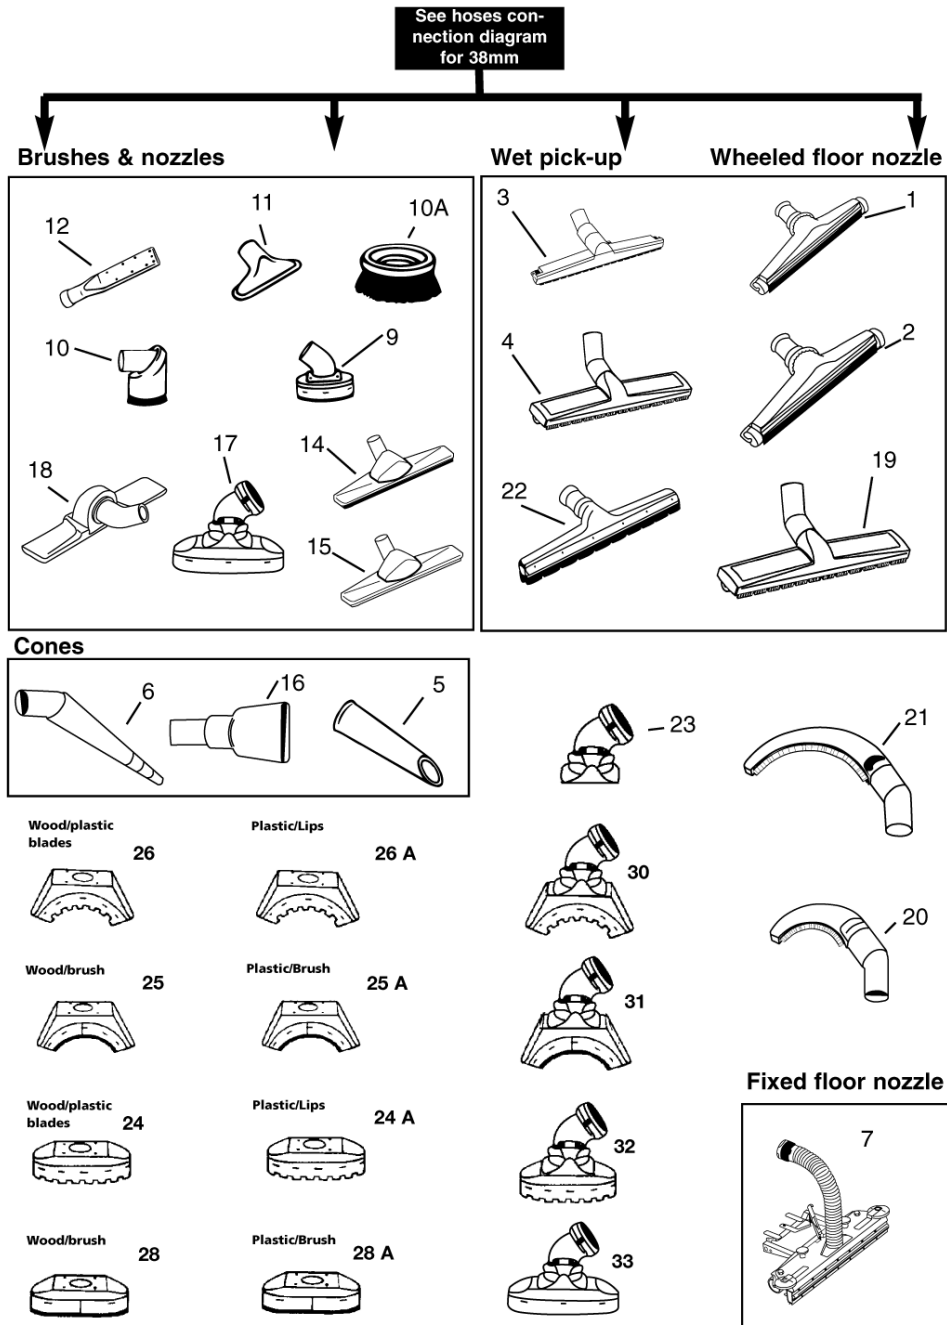

Resource notes:

Pos.	Product no	QTY	Description	Notes
01	140 3816 020	1	NOZZLE W/BRISTLES F/38MM	
02	12294300	1	NOZZLE FLOOR 38MM 400MMALU MM-RUB/BRUSH LIPS	
02	10947300	1	WHEELED FLOOR NOZZLE	[1]
03	140 3816 020	1	NOZZLE W/BRISTLES F/38MM	
03	82168000	1	FLOOR NOZZLE D38 X IW	
04	12126700	1	LIQUID NOZZLE D38	
05	L02956200	1	CONE D38	
05	80956200	1	RUBBER CONDE D38	
06	82167900	1	CONIC ACC D38 X IW	
09	10989000	1	NOZZLE BRUSH 38MM 100	
10	10950200	1	ROUND BRUSH BLACK FOR 38MM BRUSH 70M	[2]
10	12422500	1	ROUND BRUSH NATURAL BRISTLES 70MM F/ 38	
10	4072200578	1	ROUND BRUSH GREEN FOR 38MM BRUSH 70MM	
10	4072200580	1	ROUND BRUSH WHITE FOR 38MM BRUSH 70MM	
10	4072200579	1	ROUND BRUSH BLUE FOR 38MM BRUSH 70MM	
10	4072200577	1	ROUND BRUSH RED FOR 38MM BRUSH 70MM	
10	4072200581	1	ROUND BRUSH YELLOW FOR 38MM BRUSH 70MM	
10A	4072400264	1	ROUND BRUSH RING BLACK 70MM	
10A	4072400266	1	ROUND BRUSH RING GREEN 70MM	
10A	4072400267	1	ROUND BRUSH RING BLUE 70MM	
10A	4072400265	1	ROUND BRUSH RING RED 70	
10A	4072400269	1	ROUND BRUSH RING YELLOW 70MM	
11	70945300	1	UPHOLSTERY NOZZLE 38MM	[3]
12	10949500	1	STEEL FLAT LANCE D38	
14	11476101	1	BRUSH D38 MM400	
15	11476000	1	CARPET NZL 38 X 400MM	
16	82169700	1	FLAT NOZZLE D38 X IW	
17	11346900	1	Wallbrush,220mmx38mm	[4]
17	11347000	1	300mm WALL BRUSH	[4]
17	11346800	1	Wallbrush,150mmx38mm	[5]
18	L00396349	1	FRENCH FLOOR NOZZLE, HARD	[6]
19	12126800	1	HARD FLOOR NOZZ.	
20	82191000	1	BENT BRUSH D38	
21	82191200	1	BENT BRUSH D38	
22	11339500	1	SQUEEGEE 38x400	[1]
23	10957411	1	SWIVEL SOCKET 38MM ST. STEEL &	[7]
23	10957400	1	SWIVEL SOCKET 38MM	
23A	42430906	1	NOZZLE PART WITH BRUSH GREEN FOR PIPE CL	[8]
23A	42430904	1	NOZZLE PART WITH BRUSH YELLOW FOR PIPE C	[8]
23A	42431005	1	FLOOR NOZZ PART WITH BRUSH RED	[9]
23A	42431106	1	FLOOR NOZZ PART WITH BRUSH GREEN	[8]
23A	42431004	1	FLOOR NOZZ PART WITH BRUSH YELLOW	[10]
23A	42431007	1	NOZZLE PART WITH BRUSH BLUE FOR PIPE CLE	
23A	42431104	1	FLOOR NOZZ PART WITH BRUSH YELLOW	[9]
23A	42430907	1	FLOOR NOZZ PART WITH BRUSH BLUE	
23A	42431107	1	FLOOR NOZZ PART WITH BRUSH BLUE 300MM	[11]
23A	42430905	1	NOZZLE PART WITH BRUSH RED FOR PIPE CLEA	[9]
23A	42431006	1	FLOOR NOZZ PART WITH BRUSH GREEN	[9]
23A	42431105	1	FLOOR NOZZ PART WITH BRUSH RED	[9]
24	32430801	1	FLOOR NOZZ PART WITH RAIL DARK GRE	[8]
24A	32430805	1	NOZZLE WITH LIPS RED. FDA. FLAT 300MM	[9]
24A	32430807	1	NOZZLE WITH LIPS BLUE. FDA. FLAT 300MM	[9]
24A	32430802	1	FLOOR NOZZ PART WITH RAIL BLAC	[8]
24A	32430804	1	NOZZLE PART WITH LIPS YELLOW FLAT 300MM	[9]
24A	32430806	1	NOZZLE PART WITH LIPS GREEN FLAT 300MM	[8]
24A	32430803	1	NOZZLE PART W.LIPS WHITE FLAT 300MM FDA	[8]
24A	32430801	1	FLOOR NOZZ PART WITH RAIL DARK GRE	[8]
25	10666400	1	Pipe brush base 600mm	[5]
25	10661600	1	Pipe brush base 200mm	[12]