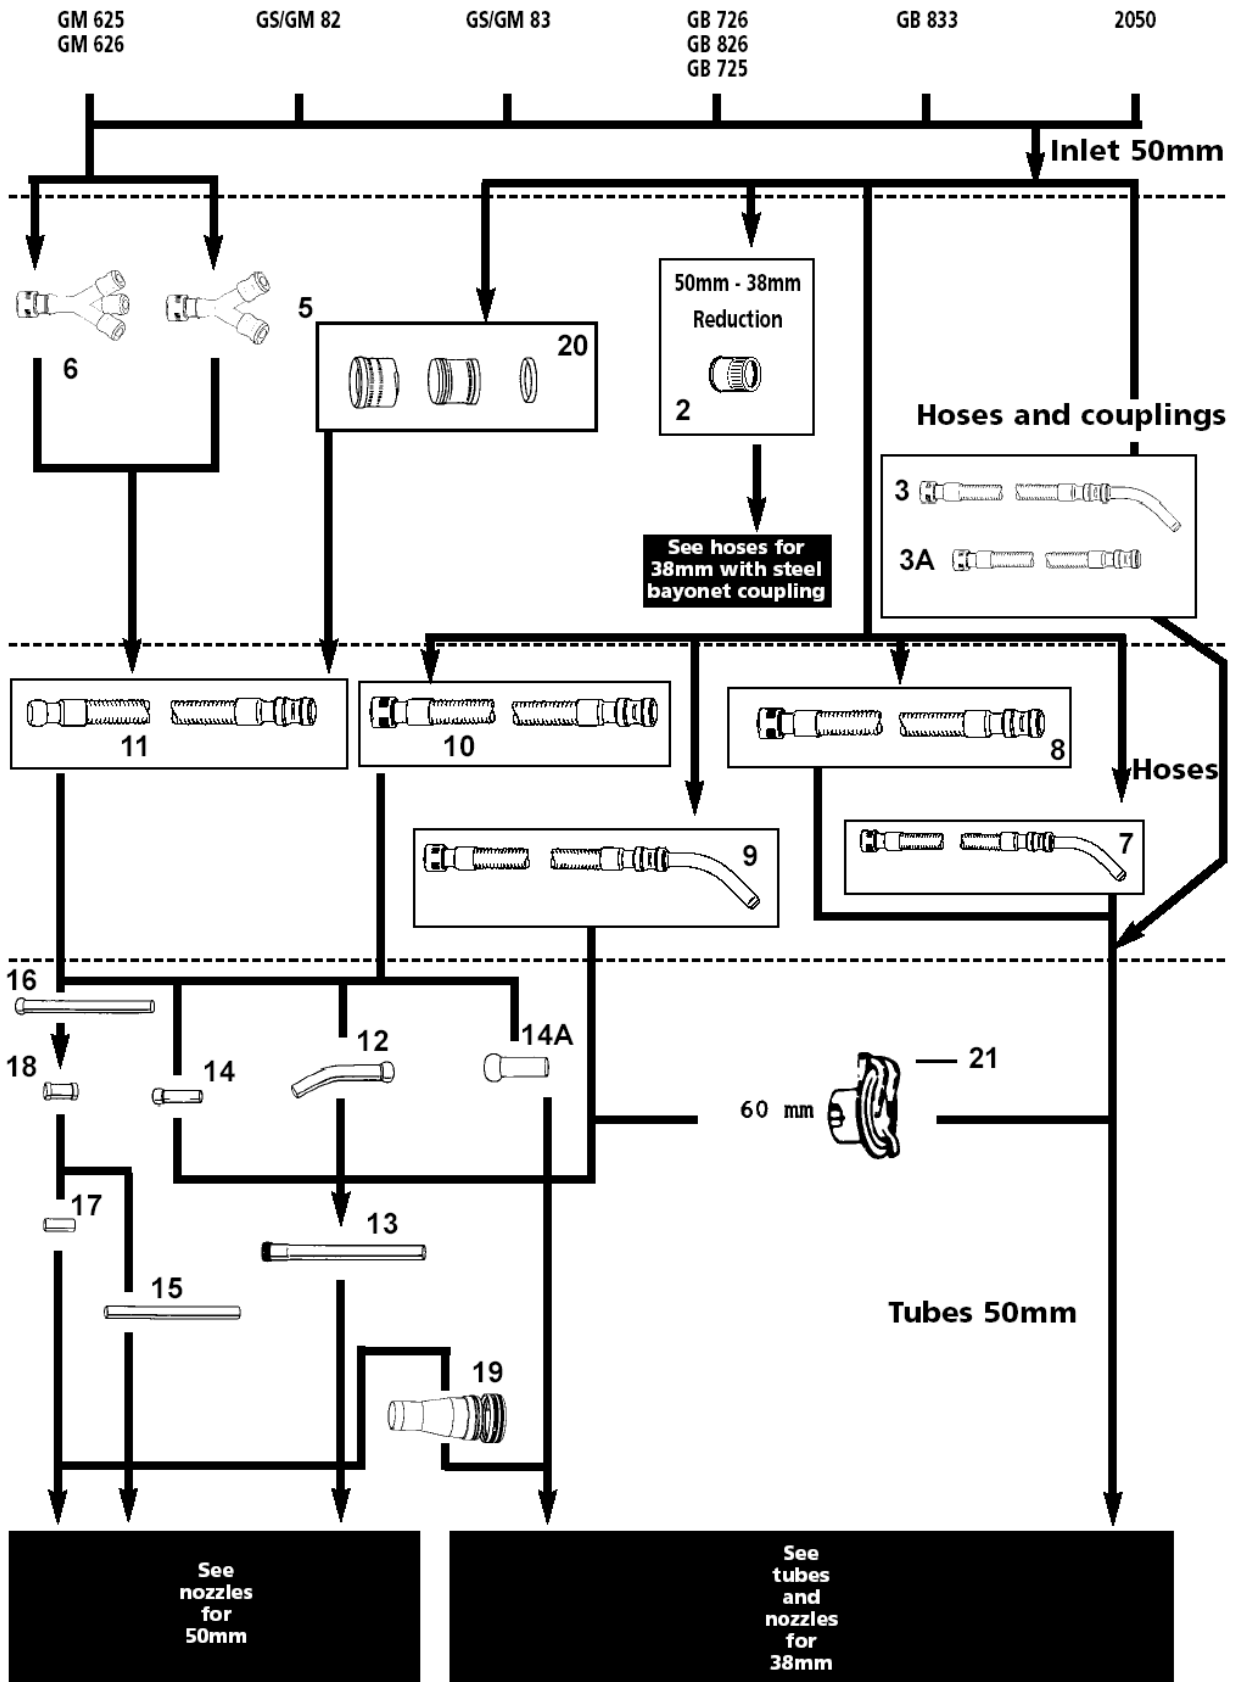

Resource notes:

Pos.	Product no	QTY	Description	Notes
01	22344200	1	SLEEVE	
02	10960900	1	BAYONET REDUCTION D50/38	
03	11605200	1	2.6m x 38-50mm plastic ho	[1]
03	11605500	1	2.6m x 38-50mm plastic ho	[1]
04	22339700	1	JUNCTION KIT AND TWO RINGS D50	
05	L02150900	1	GAFFELSTYKKE @50/2X@50 MD	[2]
06	L02151000	1	T-COUP. 50MM BAYONET INTO	[2]
07	12167700	1	OIL RESISTANT HOSE PUR	[1]
08	82184700	1	HOSE PUR 3M 50MM B/F	[3]
09	11604000	1	PLASTIC HOSE 3M 50MM	[1]
09	11382000	1	RUBBER HOSE 50MM 2M	[1]
09	122448000	1		
09	12248400	1	HOSE 55MM/5M CON	[1]
09	12292600	1	HOSE 50/2M OIL CURV-BAJO	[1]
09	12293000	1	HOSE 50/5M OIL CURV-BAJO	[1]
09	12331100	1	HOSE 50MM/2M PLAST GREY	[1]
09	12167200	1	OIL RESISTANT HOSE PUR	[1]
09	12293200	1	HOSE50/10M OIL CURV-BAJOT	[1]
09	12248200	1	CONDIFLEX HOSE 3M 50MM	[1]
09	12331300	1	HOSE 50mm/10M PLAST GREY	[1]
09	12331200	1	HOSE 50/5M COMPLETE	[1]
09	12248600	1	HOSE 50/10M CON CURV-BAJO	[1]
09	12292800	1	HOSE 50/3M OIL CURV-BAJO	[1]
09	11382100	1	HOSE RUBBER 50M 3M B/F	[1]
10	82184600	1	HOSE PUR 50MM 3M B/F	[1]
10	12248300	1	HOSE 50/3M CON MUFF-BAJO	[1]
10	12248500	1	HOSE 50/5M CON MUFF-BAJO	[1]
10	12256200	1	HOSE 50/5M W.STEEL BAYONE	[1]
10	12292900	1	HOSE 50/3M OIL MUFF-BAJO	[1]
10	12256000	1	HOSE 50/2M W.STEEL BAYONE	[1]
10	12293300	1	HOSE 50/10M OIL MUFF-BAJO	[1]
10	12256400	1	HOSE 50/10M W STEEL BAYON	[1]
10	12248100	1	HOSE 50MM/2M CONDUCTIVE	[1]
10	L02156000	1	HOSE 50MM/3M METAL	[4]
10	12292700	1	HOSE 50/2M OIL MUFF-BAJO	[1]
10	21604200	1	3m x 50mm plastic hose	[5]
10	10624300	1	Hose rubber 50mm x 2m B/F	[1]
10	12248700	1	HOSE 50/10M CON MUFF-BAJO	[1]
10	12293100	1	HOSE 50/5M OIL MUFF-BAJO	[1]
11	82246301	1	HOSE 50MM/3M CONDUCTIVE	[1]
11	32331400	1	HOSE 50mm x 2m PLASTIC	[1]
11	32331600	1	HOSE 50mm x 10m PLASTIC	[1]
11	82290601	1	HOSE 50MM/3M OILRESISTANT	[1]
11	32331500	1	Hose 50m/5m plastic grey	[1]
11	82246501	1	50mm PLASTIC 5M HOSE	[1]
11	82246401	1	HOSE 50MM/10M CONDUCTIVE	[1]
11	82290801	1	HOSE 50MM/10M OILRESISTAN	[1]
11	31803200	1	HOSE 50 MM 3 M	[1]
11	82290701	1	HOSE 50MM/5M OILRESISTANT	[1]
11	10629700	1	Hose rubber extn 50mmx3m	[1]
11	L02156000	1	HOSE 50MM/3M METAL	[4]
11	82246201	1	HOSE 50MM/2M CONDUCTIVE	[1]
11	82290501	1	HOSE 50MM/2M OILRESISTANT	[1]
11	82344900	1	HOSE PUR	[1]
11	10696500	1	Hose rubber extn 2m	[1]
12	10624400	1	BENT JUNCTION D50	
13	10686400	1	STEEL HOSE MT1 D50	
14	10645800	1	FITTING D50	
15	80652700	1	ETRONITE PIPE 50MM 1000MM