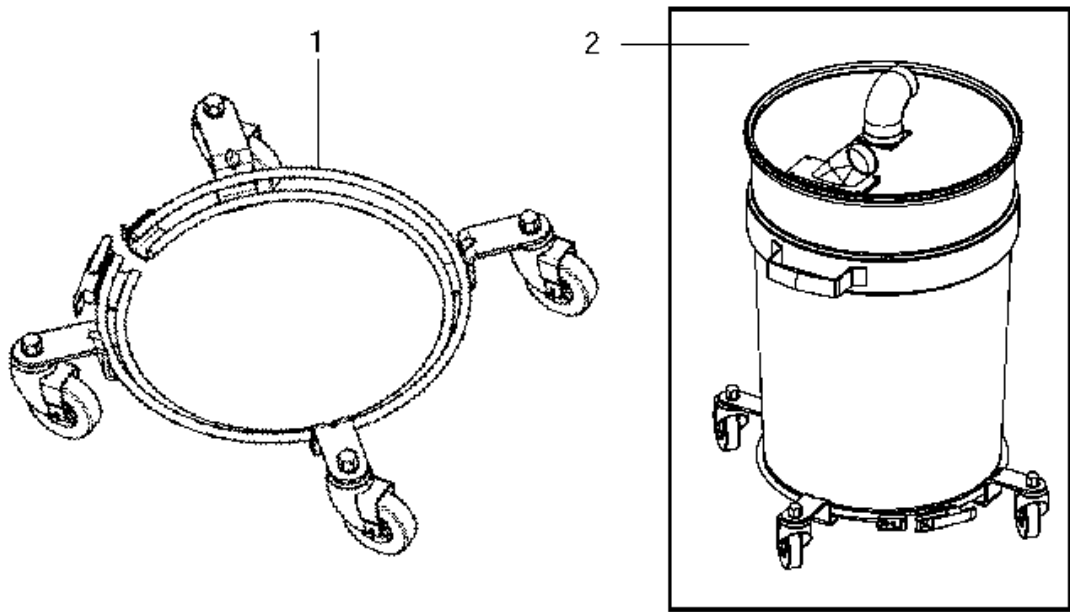

Resource notes:

Pos.	Product no	QTY	Description	Notes
01	22223000	1	TROLLEY FOR PRE-SEPERATOR	[1]
02	22318800	1	Pre seperator 50mm	[2]
02	22318700	1	Pr Seperator 38mm	[3]
10	22228400	1	SPARE PARTS SET FOR WHEEL COMPLETE	[1]
11	22223900	1	SPARE PARTS SET FOR LID	[1]

Part Notes:

- [1] - NO LONGER AVAILABLE
- [2] - GUARANTEE DATE EXPIRED
- [3] - CONTACT PM IN ZOCCA