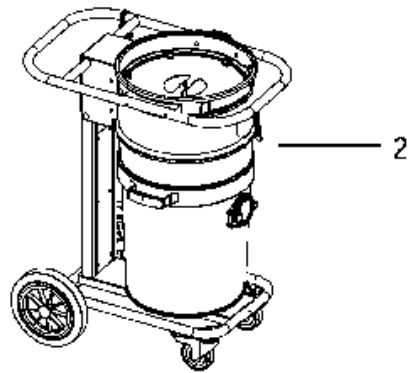

Resource notes:

Pos.	Product no	QTY	Description	Notes
01	18190001	1	ID 2050 CHASSIS CYCLONE	[1]
02	18190002	1	CHASSIS ID 2050 DUST BAG	[1]
03	18190003	1	ID 2050 Flex Chassis	[1]
04	22367300	1	ID2050 CONVERSION KIT	[2]
20	22313800	1	WASTE CONTAINER W.INLET ID 2050	[3]
21	81584000	1	5PCS PAPER BAGS GS82	
30	82311000	1	SPRING FOR HOSE FLAP	[2]

Part Notes:

- [1] - 127/137/SOL2000 series
- [2] - NO MORE AVAILABLE
- [3] - CONTACT PM IN ZOCCA