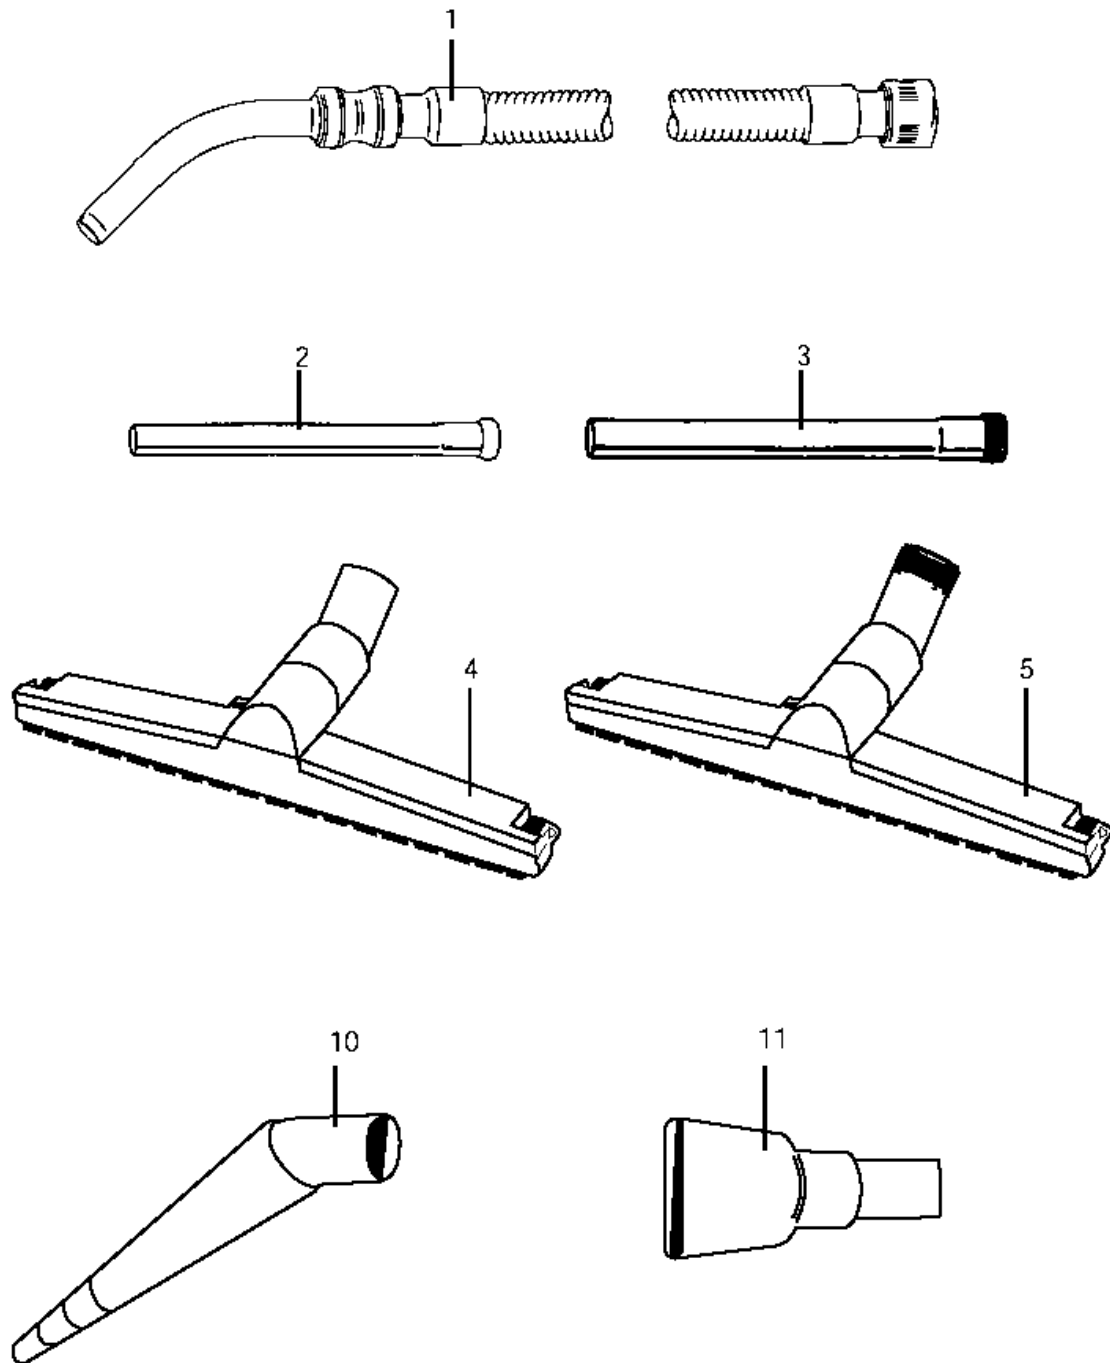

Resource notes:

Pos.	Product no	QTY	Description	Notes
00	22169100	1	FLOOR CLEANING KIT 38MM	[1]
00	22168900	1	38MM MACHINE CLEANING KIT	[1]
00	22169000	1	FLOOR CLEANING KIT 50MM	[1]
00	22168800	1	50MM MACHINE CLEANING KIT	[2]

Part Notes:

- [1] - Nilfisk-CFM Acc. Program
- [2] - Can be replaced by Z7 22382 and Z7 24156