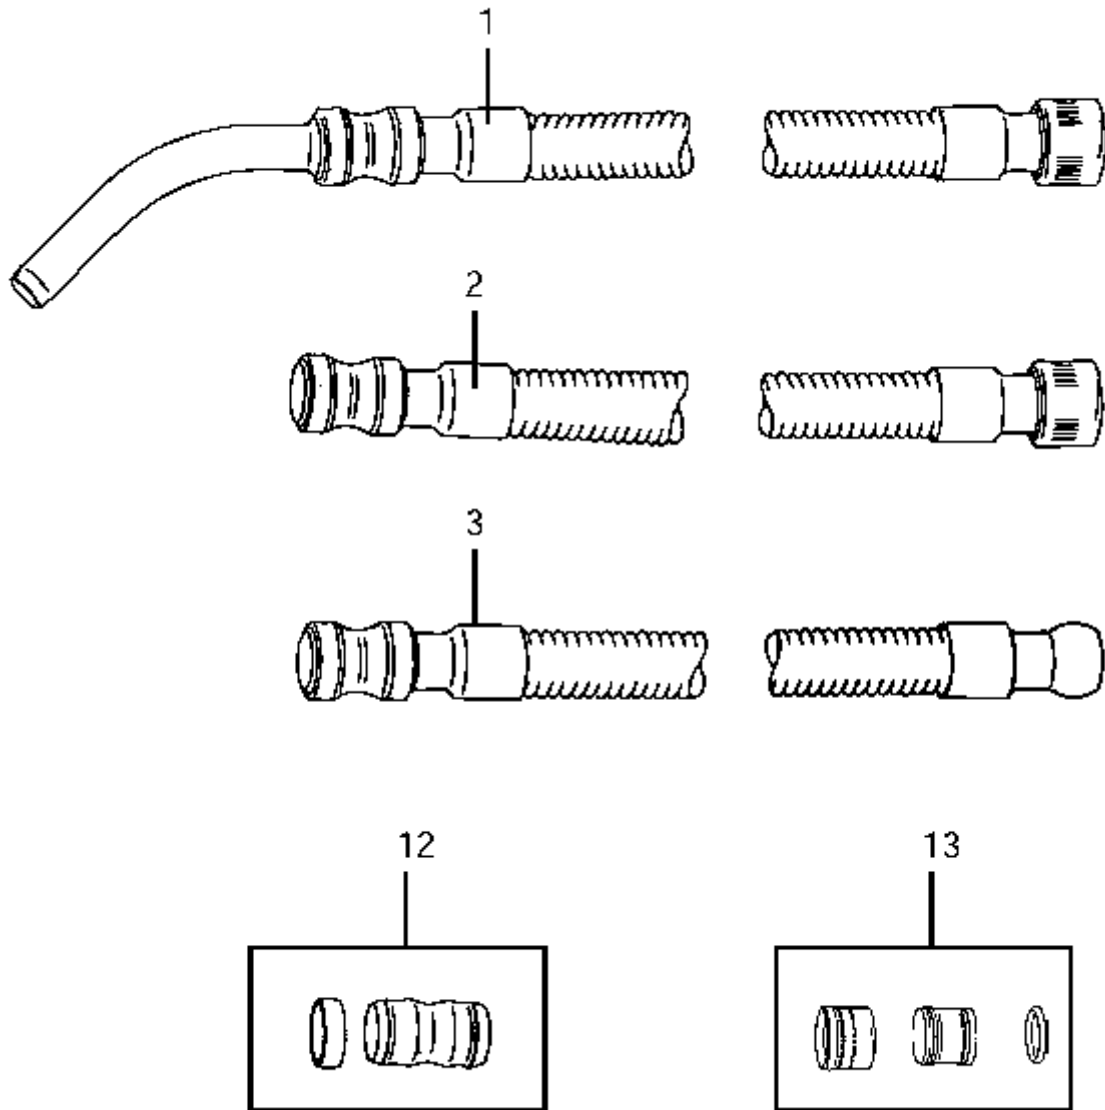

Resource notes:

Pos.	Product no	QTY	Description	Notes
01	12167700	1	OIL RESISTANT HOSE PUR	[1]
01	12248200	1	CONDIFLEX HOSE 3M 50MM	[1]
01	12291400	1	OIL RESISTANT HOSE 3M	[1]
01	12167200	1	OIL RESISTANT HOSE PUR	[1]
02	82184700	1	HOSE PUR 3M 50MM B/F	[2]
02	82184600	1	HOSE PUR 50MM 3M B/F	[1]
03	82344900	1	HOSE PUR	[1]
10	70619100	2	Muff ring 50mm steel	[3]
10	80943500	2	Muff ring 38mm steel	[4]
11	80619000	1	Muff 50mm rubber	[3]
11	80943400	1	Muff 38mm rubber	[4]
12	22339700	1	JUNCTION KIT AND TWO RINGS D50	
12	22340900	1	JUNCTION KIT D38 AND TWO RINGS	
13	22344200	1	SLEEVE	
13	22329900	1	STEEL BAYONET COUPLAST. 38MM	

Part Notes:

- [1] - Nilfisk-CFM Acc. Program
- [2] - Alternative from Nilfisk-CFM Acc program
- [3] - Old IVAC production products
- [4] - ALT. USE KIT 22340900