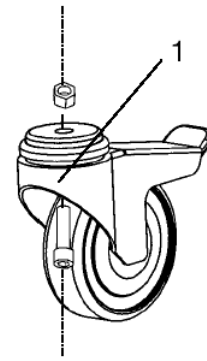

10

22

24

Resource notes: