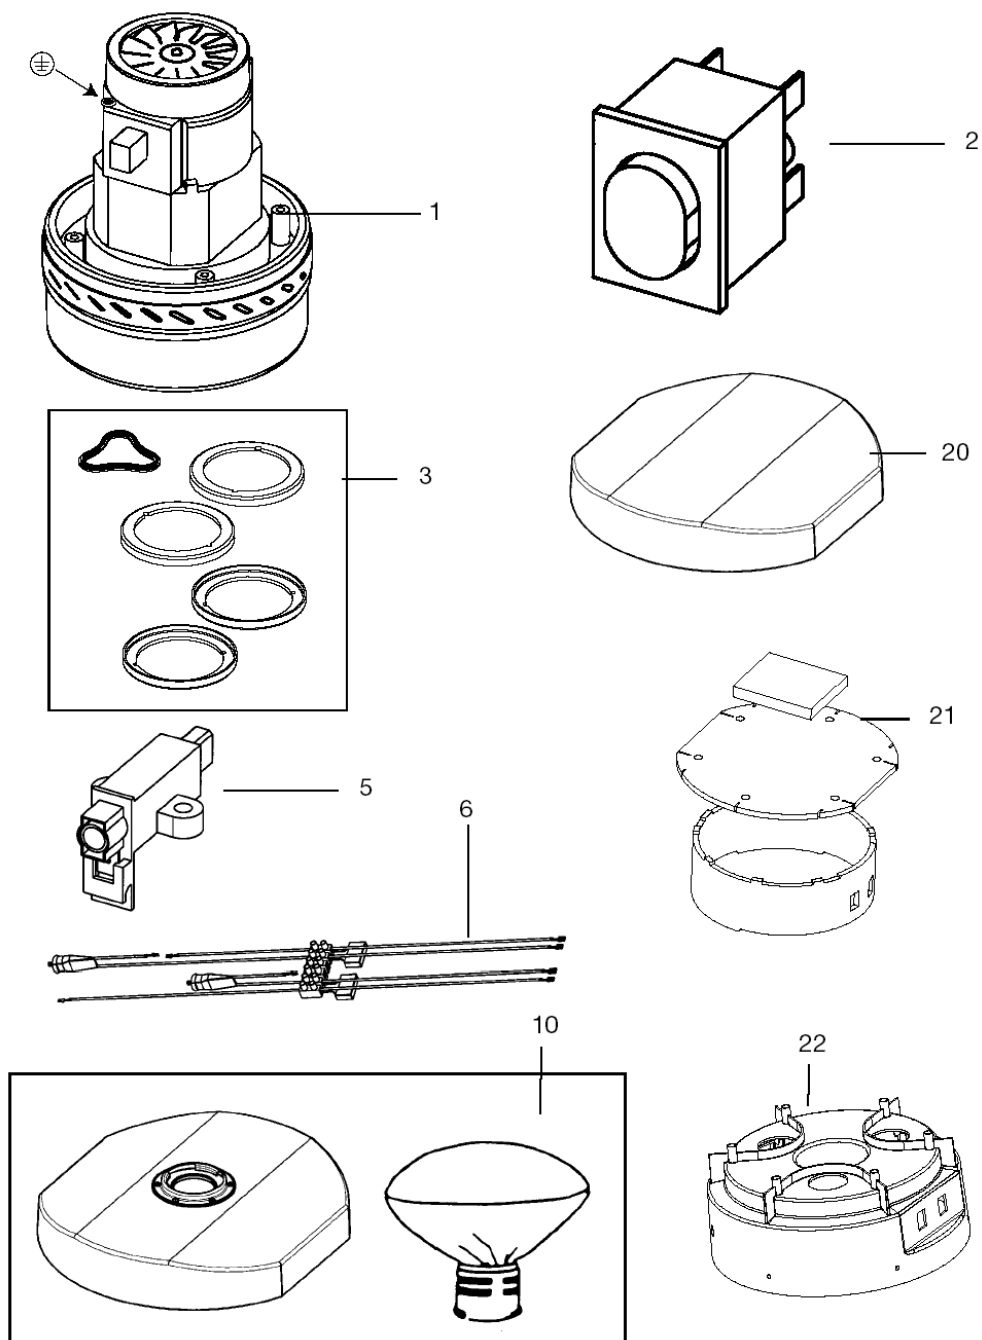

Resource notes:

Pos.	Product no	QTY	Description	Notes
01	22162601	1	MOTOR-UNIT FOR IX 2000 220-240V.1200W	
01	22162602	1	MOTOR-UNIT FOR IX 2000 110-120V. 1200W	
02	22160600	1	ON/OFF SWITCH KIT 2-POL	
03	20707200	1	GASKET KIT IX2000	
05	22196401	1	CARBON BRUSH KIT IX 2000 2 PCS..	
05	22196402	1	KUL 100-120V KOMPL.	[1]
06	22395700	1	TERMINAL BLOCK FOR THERMO SWITCH	
10	22229000	1	FIXED OUTLET	[2]
20	82160100	1	COVER FOR IX 2000	
21	40000791	1	SILENCER KIT	
22	82160500	1	MANIFOLD	

Part Notes:

- [1] - NO LONGER AVAILABLE
- [2] - NO MORE AVAILABLE