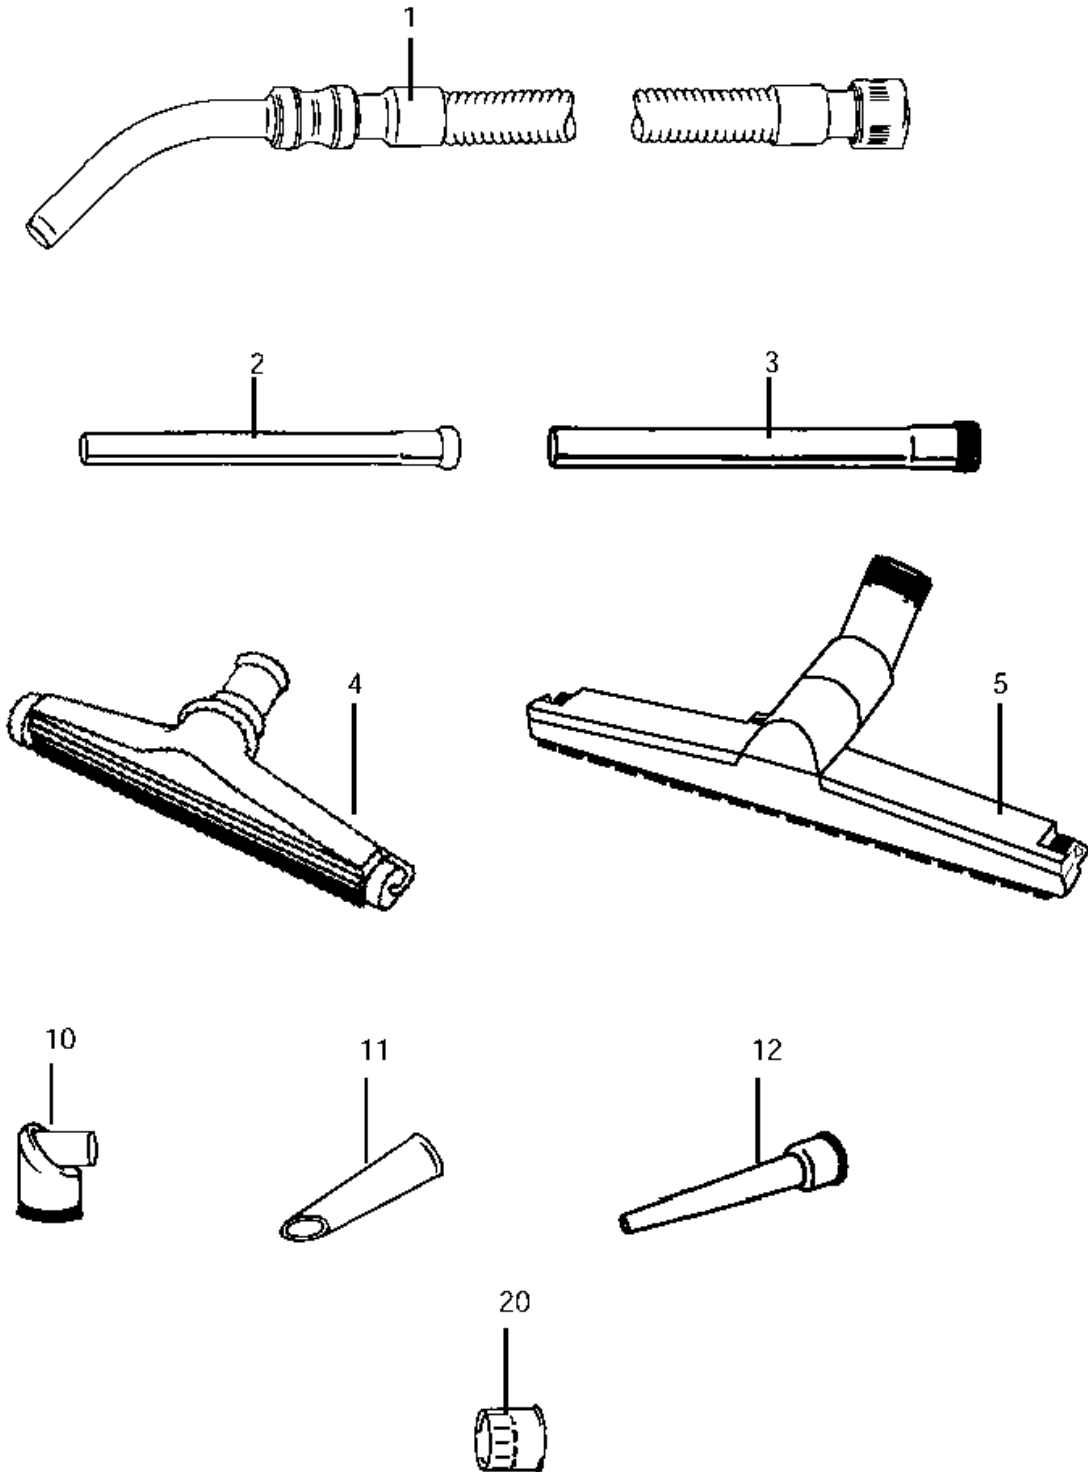

Resource notes:

Pos.	Product no	QTY	Description	Notes
00	22318400	1	38MM LIGHT INDUSTRIAL KIT	[1]
00	22318300	1	50MM LIGHT INDUSTRIAL KIT	[1]

Part Notes:

[1] - Nilfisk-CFM Acc. Program