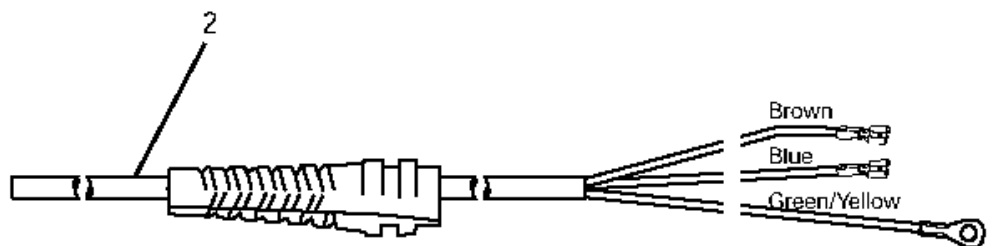

Plugs for grounded models			
	Rating	Plug type	
EU Grounded	250		
DK Grounded	250		
UK Grounded	250		
AUS/NZ Grounded	250		
CH Grounded	250		
USA/CAN/Japan Grounded	120		
Italy Institutional Grounded	250