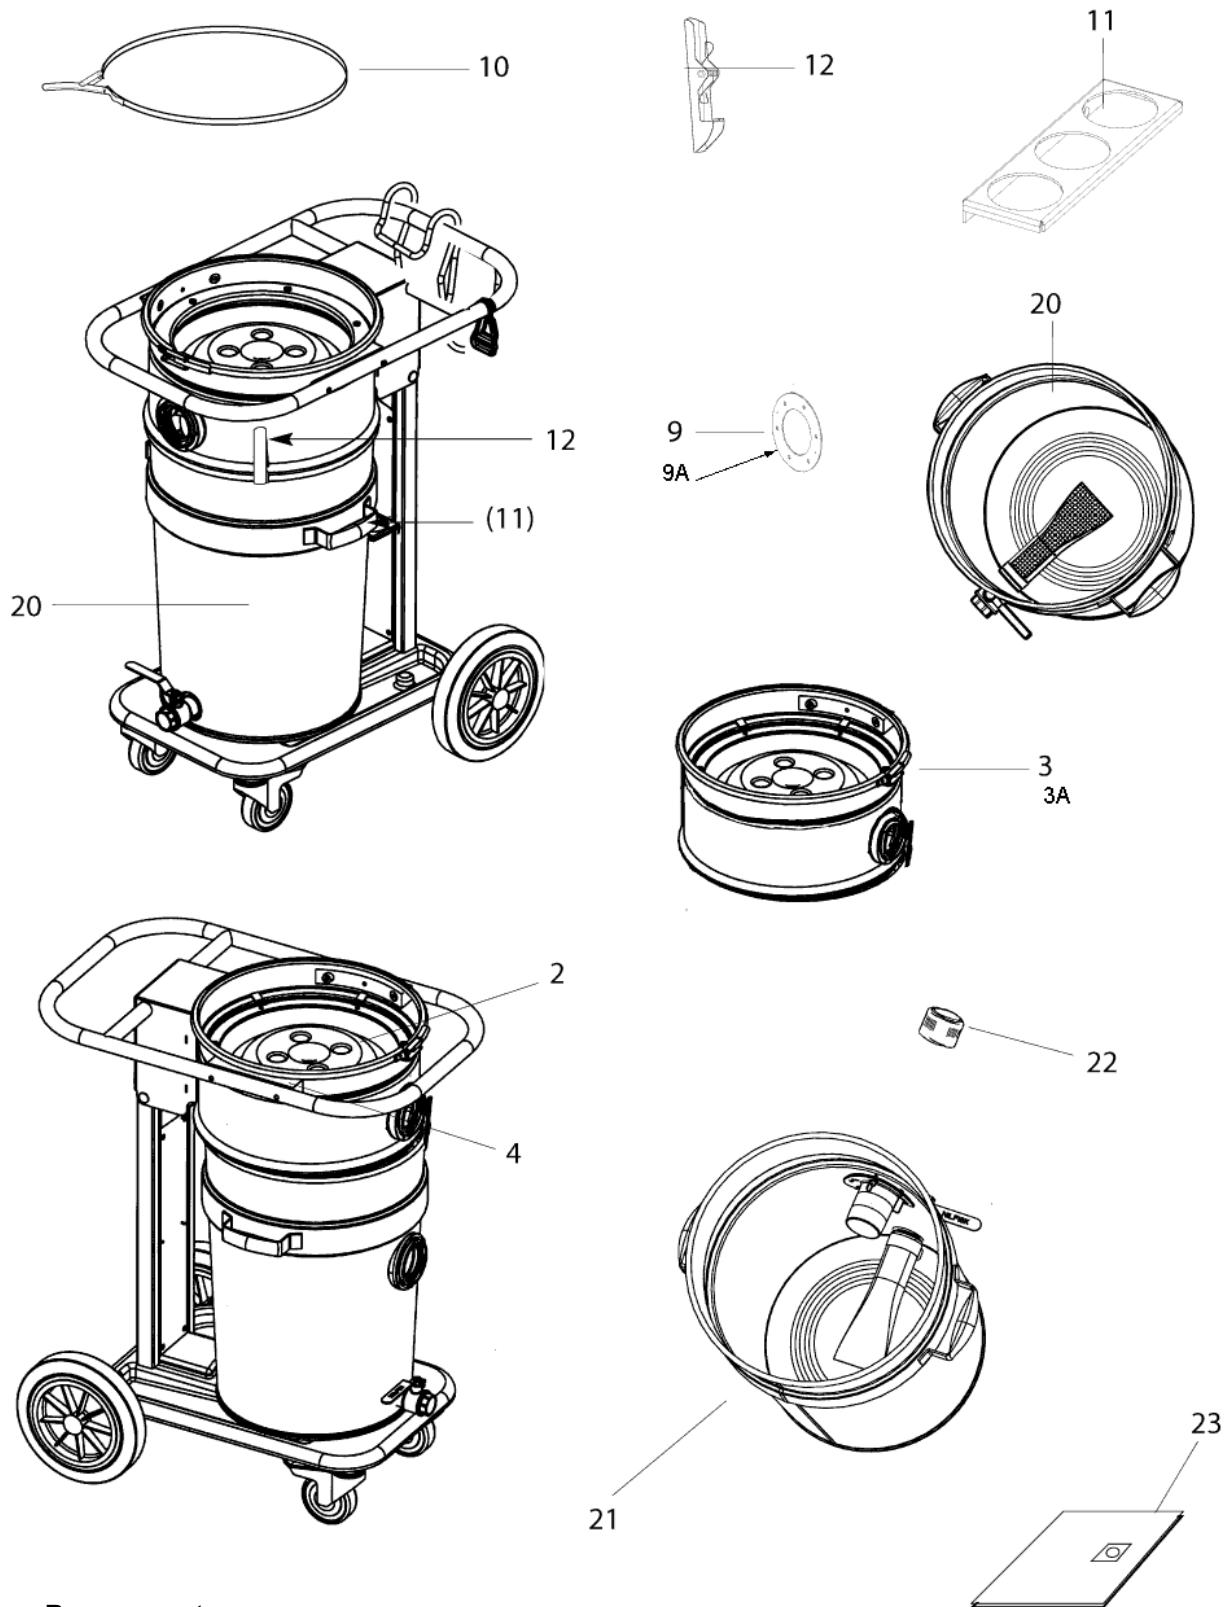

PARTS LIST

2020.09.28

TABLE OF CONTENTS

Electrical diagram 2050 series	1
Trolley, seperator unit and waste container 1	3
Trolley, seperator unit and waste container 2	5
Trolley, seperator unit and waste container 3	7
Trolley, seperator unit and waste container 4	9
Light industry cleaning kit	11
Motor heads, 2050 series	13
Antistatic cleaning kits	15
Cleaning kit for dry cleaning	17
Cleaning kit for overhead cleaning	19
Accessory kit IW 2050	21
Nozzles with service kit	23
Special nozzles	25
Tubes, straight and curved	27
Hoses	29
Pre-seperator accessories 1	31
Pre-seperator accessories 2	33
Cable sets	35
Motor fan unit, on/off switch	37
Filters and float, service kit for 2050 series	39
Nozzles 50 mm	41
Nozzles 38 mm	47
Overview - inlet and coupling	52
For custom hose length 100-70-50 mm	54
Hose connection diagram 50 mm	56
Nozzles 50 mm	59
Hose connection diagram steel/brass bayonet 38 mm	62
Nozzles 38 mm	65

See motor and cord types

Internal wires 0,82 mm²

Cord 3 x 1,5 mm²

Symbol explanation

						
Armature	Field coil	Terminal block	Cord grounded	Double pole switch	Capacitor	Thermo switch

Pos.	Product no	QTY	Description	Notes
------	------------	-----	-------------	-------