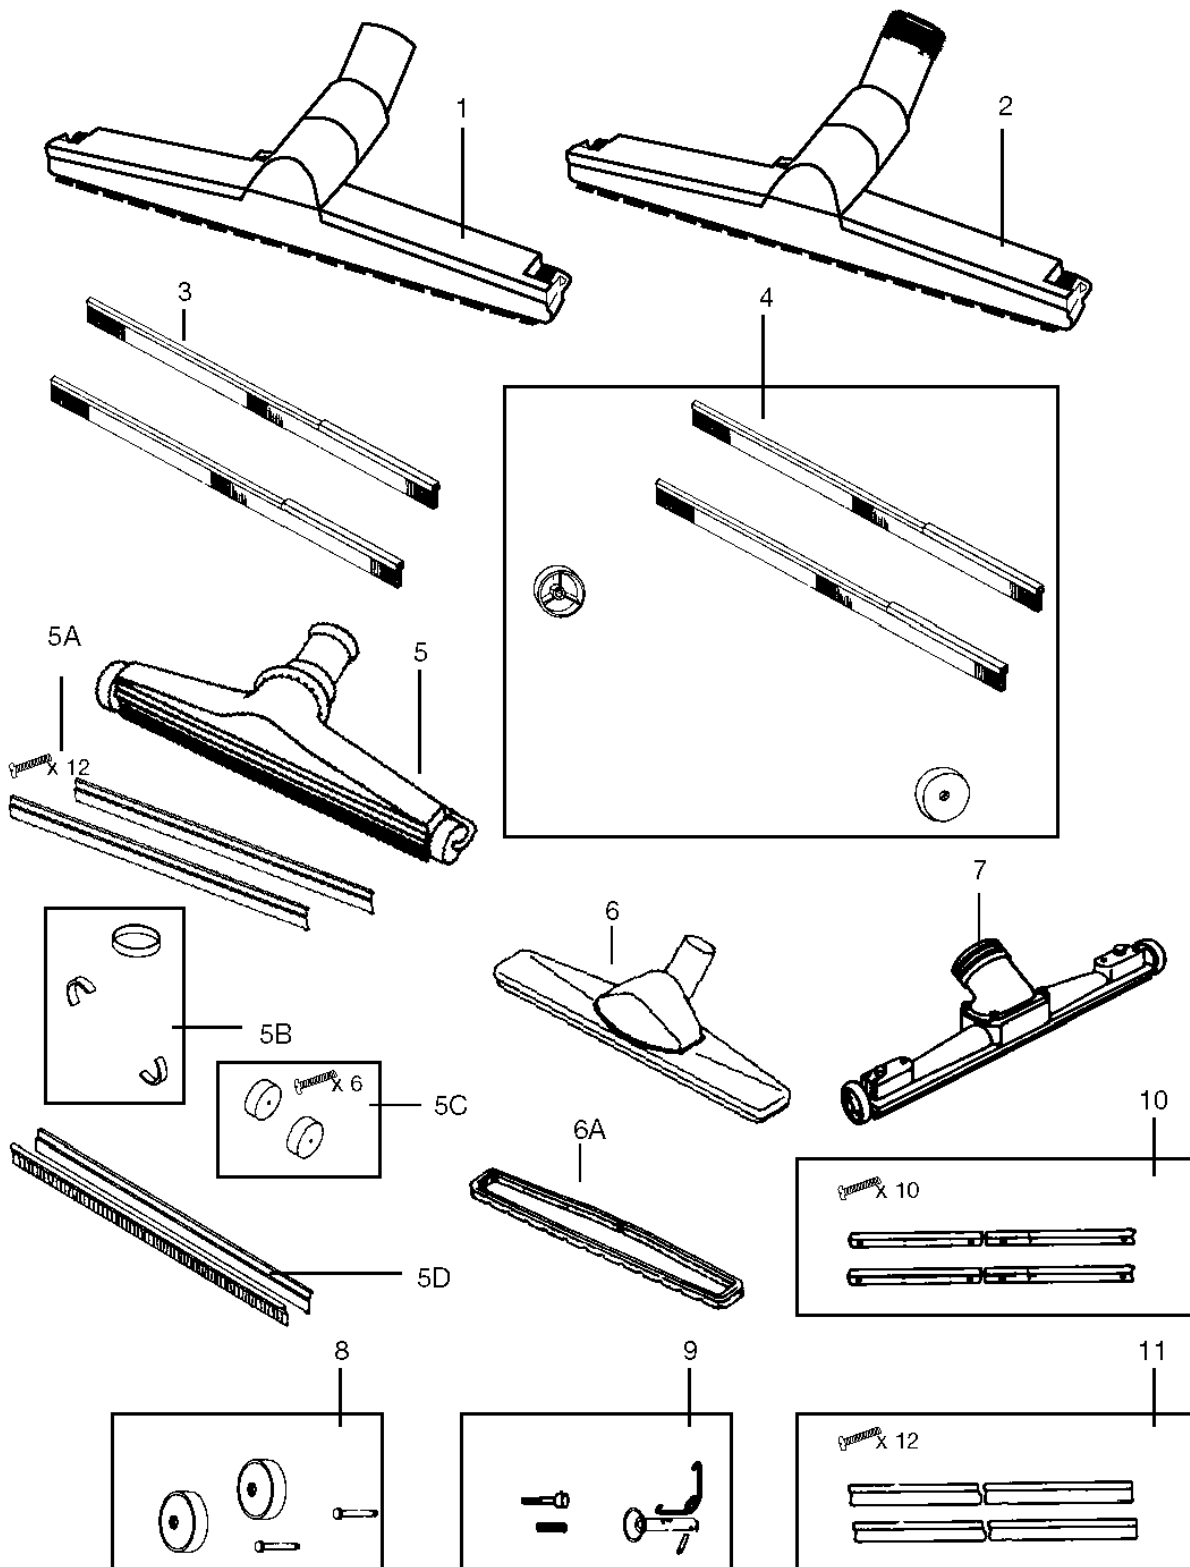

Resource notes:

Pos.	Product no	QTY	Description	Notes
01	82168000	1	FLOOR NOZZLE D38 X IW	
02	82226700	1	NOZZLE FLOOR 50MM IW2050	
03	22184401	1	Rubber Blades (set of)	
03	22167800	1	LIP SET WITH WHEEL 500 MM	
04	22167000	1	LIP SET WITH WHEEL 450 MM. IN	
04	22167800	1	LIP SET WITH WHEEL 500 MM	
05	10947300	1	WHEELED FLOOR NOZZLE	[1]
05A	22383100	1	RUBBER LIPS 400MM 2 PCS +12	[2]
05B	22383000	1	KIT. LOCK RING FOR NOZZLE	[2]
05C	22382900	1	KIT WHEEL FOR NOZZLE	[2]
05D	22295200	1	FFN BRUSH SET	[3]
06	11476101	1	BRUSH D38 MM400	
06A	81477500	1	Bristle for floor brush	[4]
07	82226700	1	NOZZLE FLOOR 50MM IW2050	
08	22385300	1	KIT WHEEL FOR NOZZLE	
09	22385400	1	HEIGHT ADJUSTMENT KIT FOR NOZZ	[5]
10	22387200	1	KIT. SCRAPERS FOR NOZZLE	
11	22387300	1	KIT. LIPS FOR NOZZLE	
NI	22385000	1	BAYONET INLET COUPLING 38	

Part Notes:

- [1] - CLOSED BY VENDOR
- [2] - NO MORE AVAILABLE
- [3] - NEW NOZZLE 140 3816 020
- [4] - Old IVAC production products
- [5] - CLOSED WHEN STOCK EMPTY