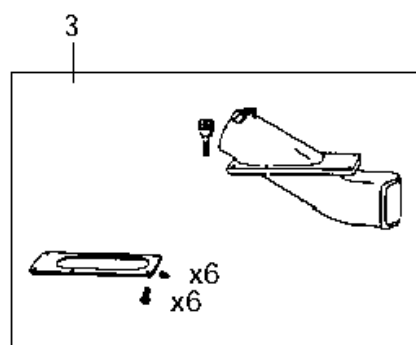

Resource notes:

Pos.	Product no	QTY	Description	Notes
01	Z7 22105	1	SEPARATOR D460 L100 D50 FE COMPLETE	
02	22239000	1	KIT SET Ø38 ACCESSORIES FOR SE	[1]
03	71323000	1	INLET 50MM F.SEPARATORLID	[2]
04	22239400	1	KIT SET FOR 38/50 ACCESSORIES	
20	22228800	1	KITS#T F.L$G UDEN HULLER	[3]
21	22228600	1	CLAMPING HOOP	[3]

Part Notes:

- [1] - CLOSED WHEN STOCK EMPTY
- [2] - NO MORE AVAILABLE
- [3] - NO LONGER AVAILABLE