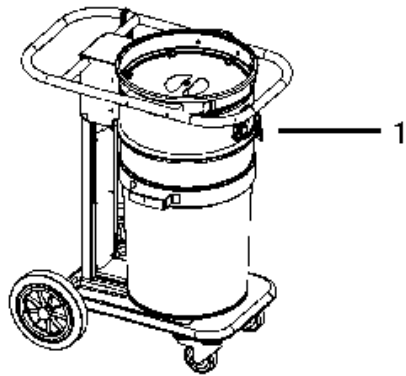

Resource notes:

Pos.	Product no	QTY	Description	Notes
01	18190001	1	ID 2050 CHASSIS CYCLONE	[1]
02	18190002	1	CHASSIS ID 2050 DUST BAG	[1]
03	18190003	1	ID 2050 Flex Chassis	[1]
04	22367300	1	ID2050 CONVERSION KIT	[2]
20	22313800	1	WASTE CONTAINER W.INLET ID 2050	[3]
21	81584000	1	5PCS PAPER BAGS GS82	
30	82311000	1	SPRING FOR HOSE FLAP	[2]

Part Notes:

- [1] - 127/137/SOL2000 series
- [2] - NO MORE AVAILABLE
- [3] - CONTACT PM IN ZOCCA