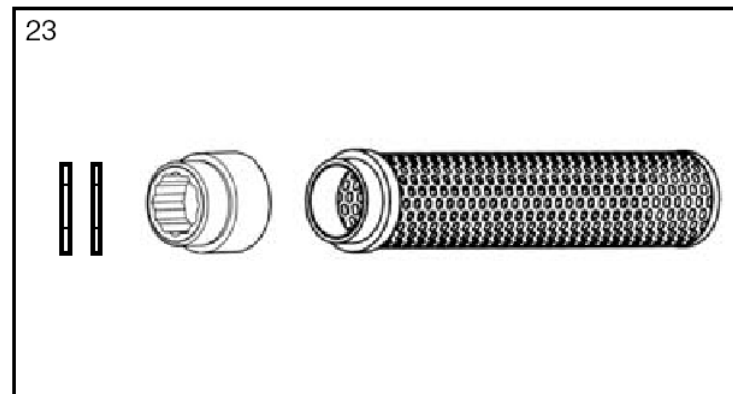

24

Resource notes: