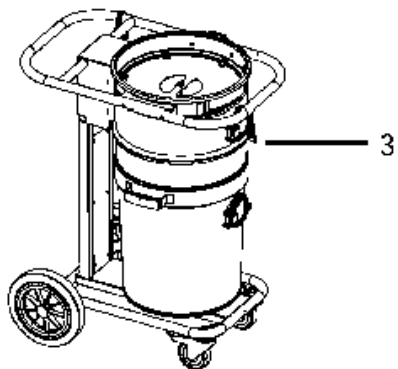

Resource notes:

Pos.	Product no	QTY	Description	Notes
01	18190001	1	ID 2050 CHASSIS CYCLONE	[1]
02	18190002	1	CHASSIS ID 2050 DUST BAG	[1]
03	18190003	1	ID 2050 Flex Chassis	[1]
04	22367300	1	ID2050 CONVERSION KIT	[2]
20	22313800	1	WASTE CONTAINER W.INLET ID 2050	[3]
21	81584000	1	5PCS PAPER BAGS GS82	
30	82311000	1	SPRING FOR HOSE FLAP	[2]

Part Notes:

- [1] - 127/137/SOL2000 series
- [2] - NO MORE AVAILABLE
- [3] - CONTACT PM IN ZOCCA