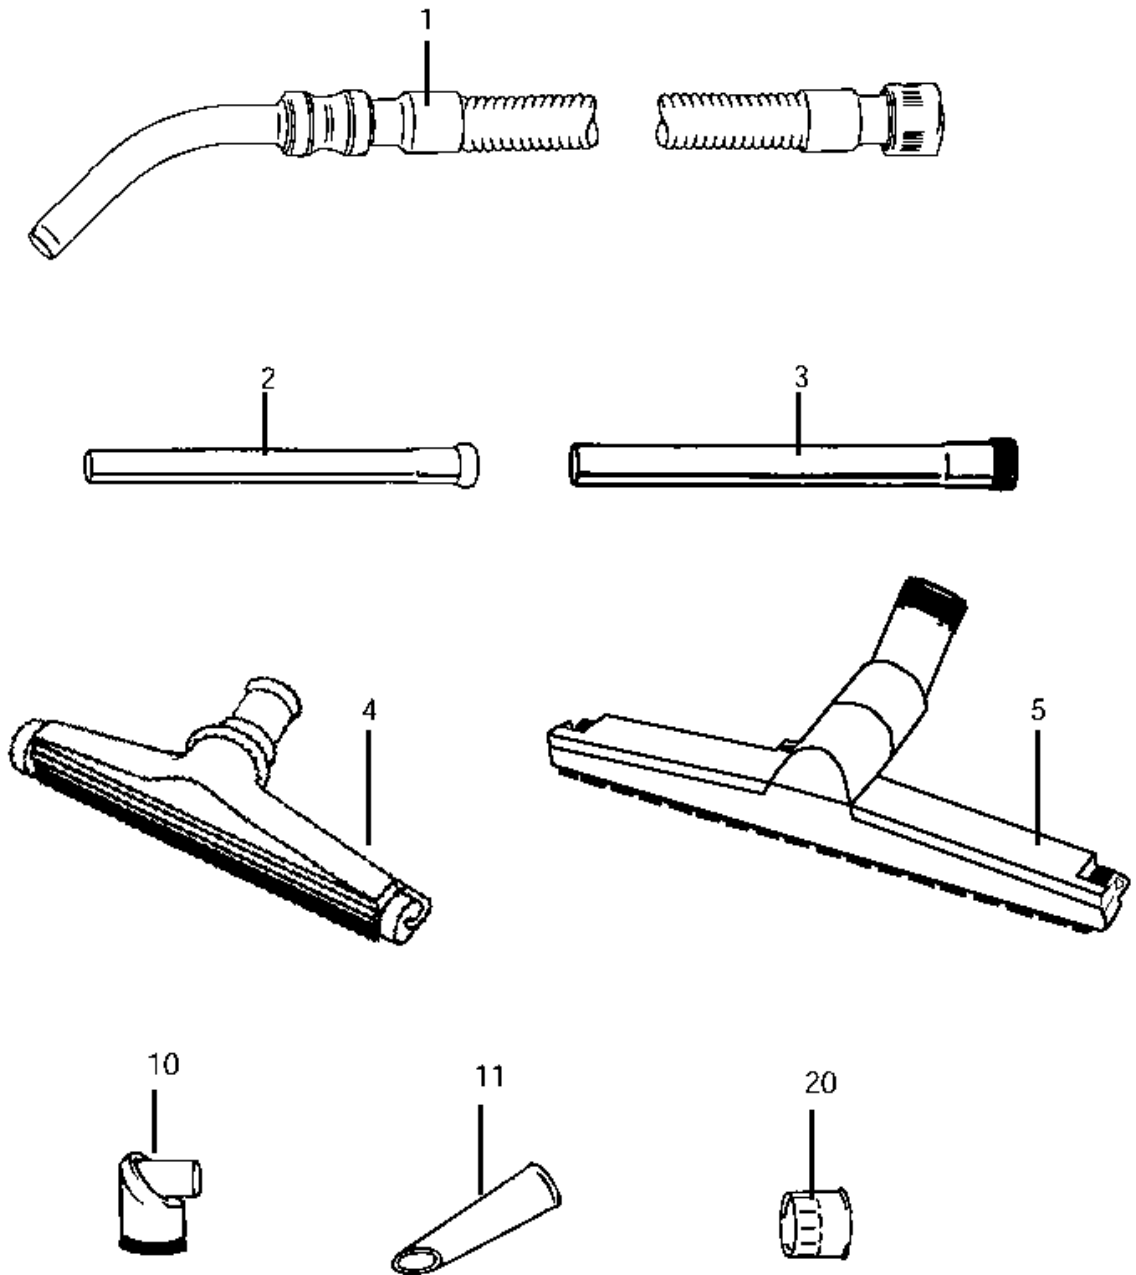

Resource notes:

Pos.	Product no	QTY	Description	Notes
00	22318600	1	38MM INDUSTRIAL KIT	[1]
01	12248200	1	CONDIFLEX HOSE 3M 50MM	[1]
01	12247200	1	CONDIFLEX HOSE 3M 38MM BF	[1]
02	11027200	2	STEEL HOSE D38 MM560	
03	10686400	1	STEEL HOSE MT1 D50	
04	10947300	1	WHEELED FLOOR NOZZLE	[2]
05	82226700	1	NOZZLE FLOOR 50MM IW2050	
10	12422500	1	ROUND BRUSH NATURAL BRISTLES 70MM F/ 38	
10	4072200570	1	ROUND BRUSH BLACK 50 45°BRUSH 70MM	
11	L02956200	1	CONE D38	
20	10960900	1	BAYONET REDUCTION D50/38	
20	22318500	1	50MM INDUSTRIAL KIT	[1]

Part Notes:

- [1] - Nilfisk-CFM Acc. Program
- [2] - CLOSED BY VENDOR