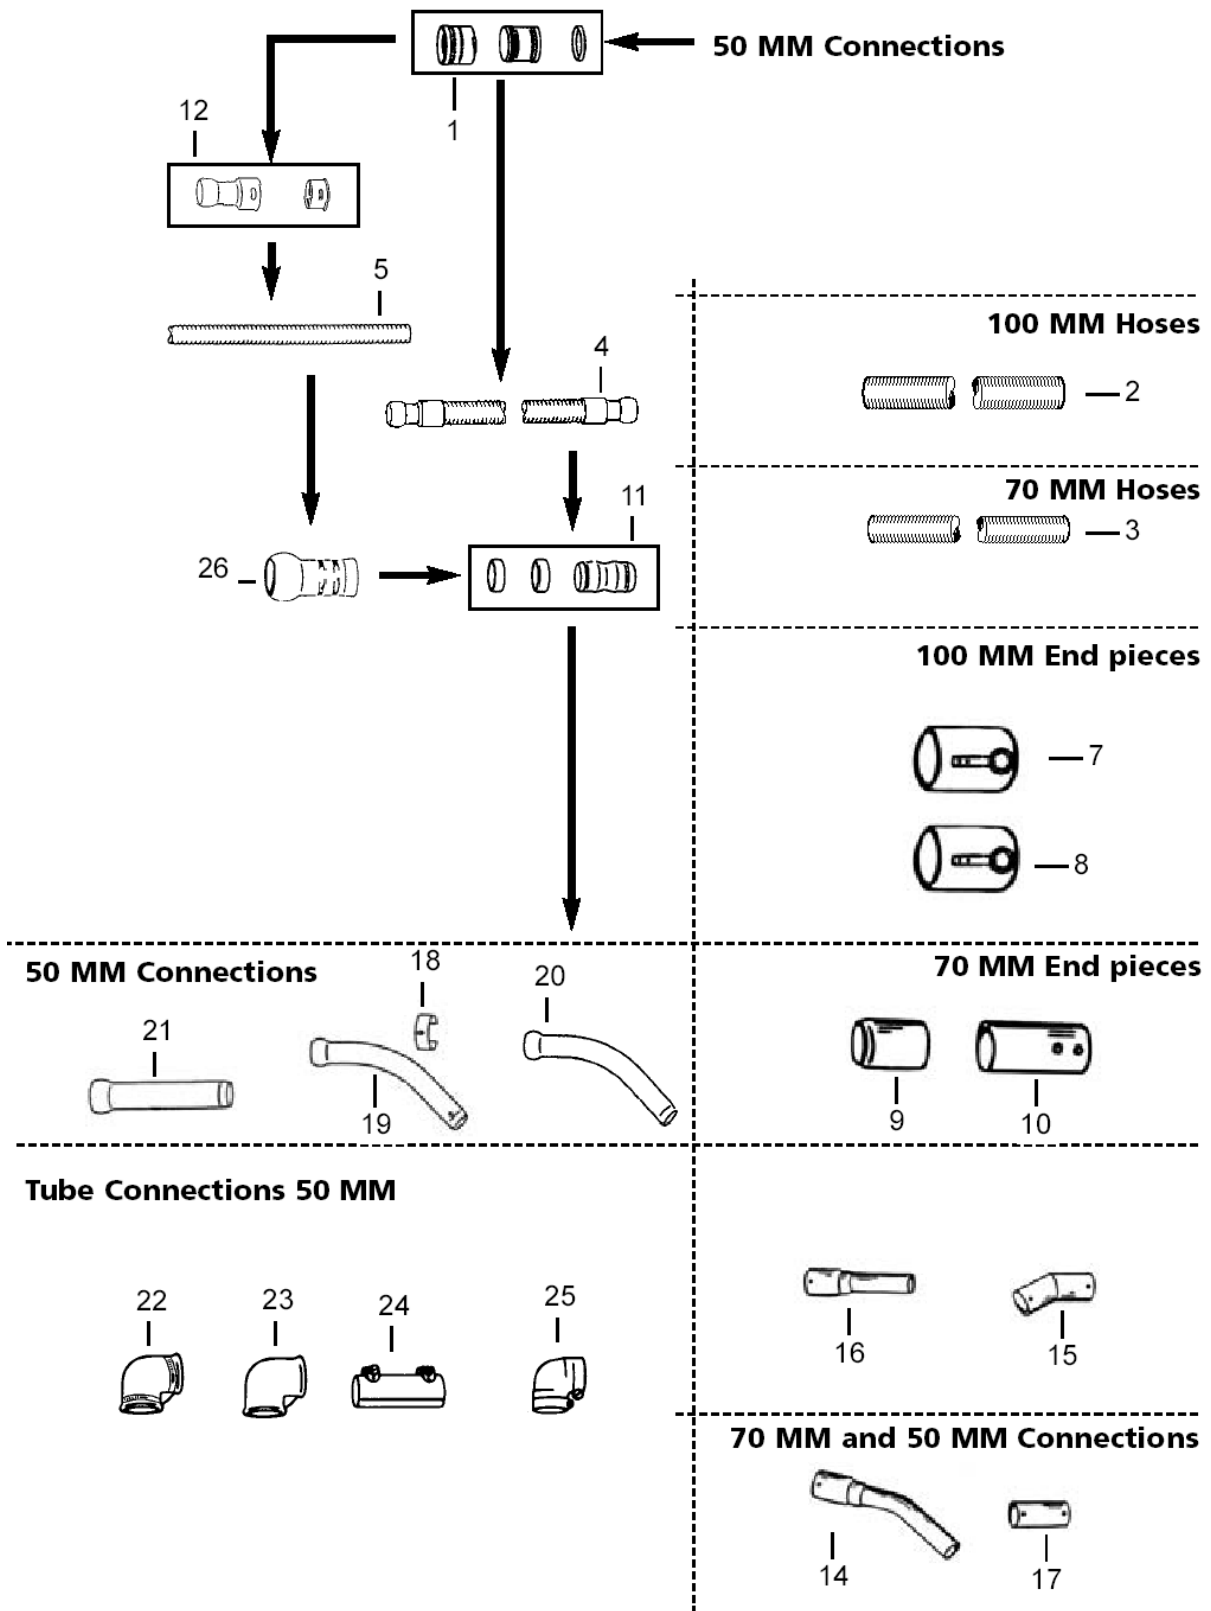

Resource notes:

Overview - inlet and coupling

ID 2050 Cyclone L

2017.11.02

2015.09.09

Pos.	Product no	QTY	Description	Notes
00		0	See part list with nozzle	[1]

Part Notes:

[1] - See part list with nozzle