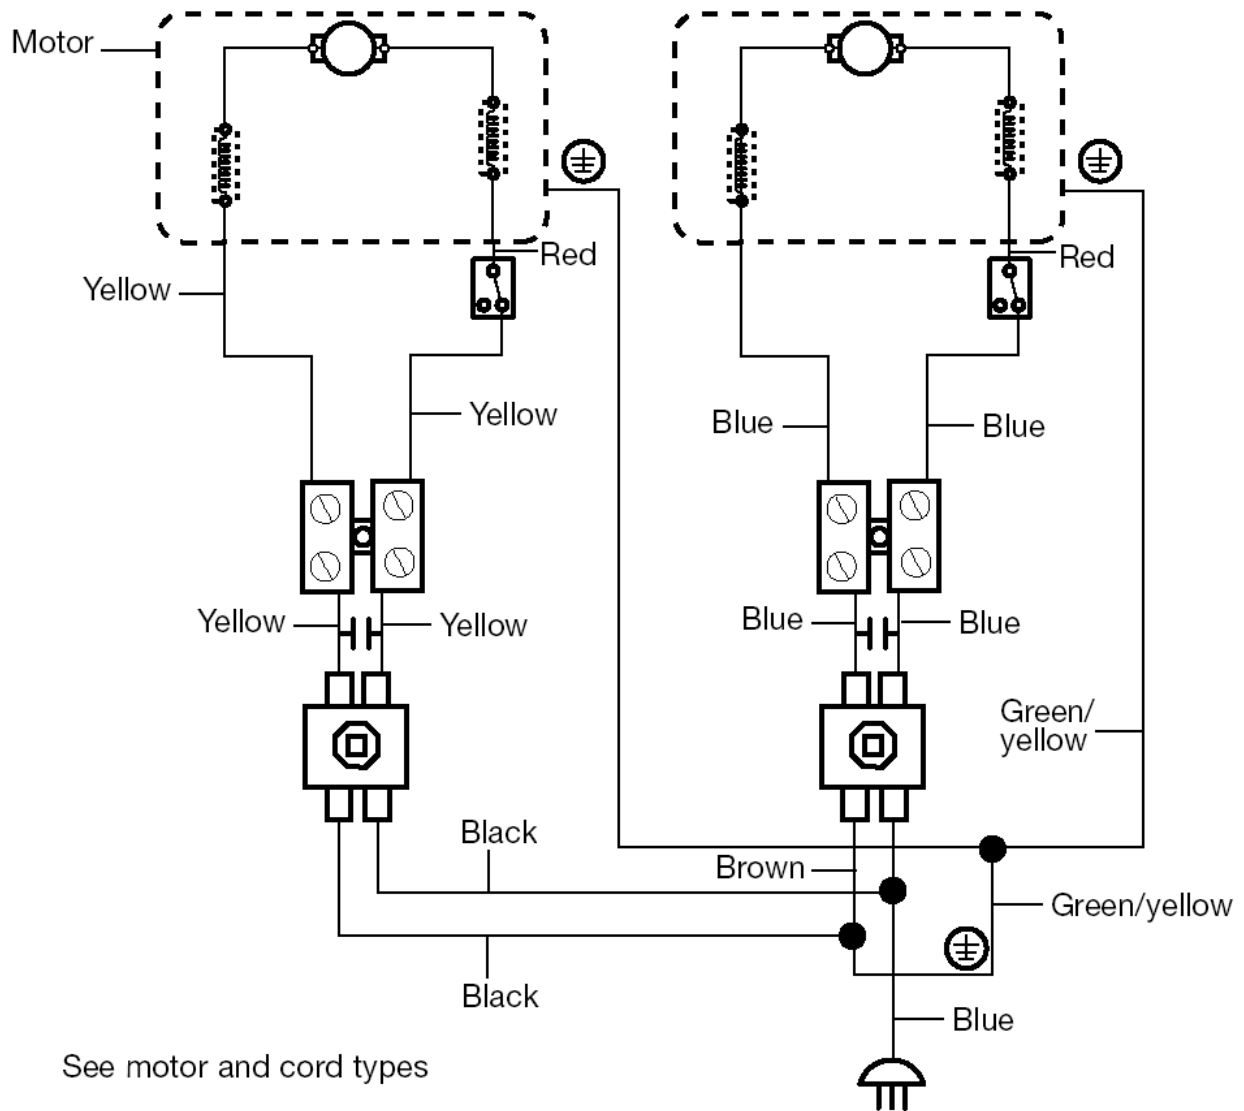

PARTS LIST

2020.09.28

TABLE OF CONTENTS

Electrical diagram 2050 series	1
Trolley, seperator unit and waste container 1	3
Trolley, seperator unit and waste container 2	5
Trolley, seperator unit and waste container 3	7
Trolley, seperator unit and waste container 4	9
Light industry cleaning kit	11
Motor heads, 2050 series	13
Antistatic cleaning kits	15
Cleaning kit for dry cleaning	17
Cleaning kit for overhead cleaning	19
Accessory kit IW 2050	21
Nozzles with service kit	23
Special nozzles	25
Tubes, straight and curved	27
Hoses	29
Pre-seperator accessories 1	31
Pre-seperator accessories 2	33
Cable sets	35
Motor fan unit, on/off switch	37
Filters and float, service kit for 2050 series	39
Nozzles 50 mm	41
Nozzles 38 mm	47
Overview - inlet and coupling	52
For custom hose length 100-70-50 mm	54
Hose connection diagram 50 mm	56
Nozzles 50 mm	59
Hose connection diagram steel/brass bayonet 38 mm	62
Nozzles 38 mm	65