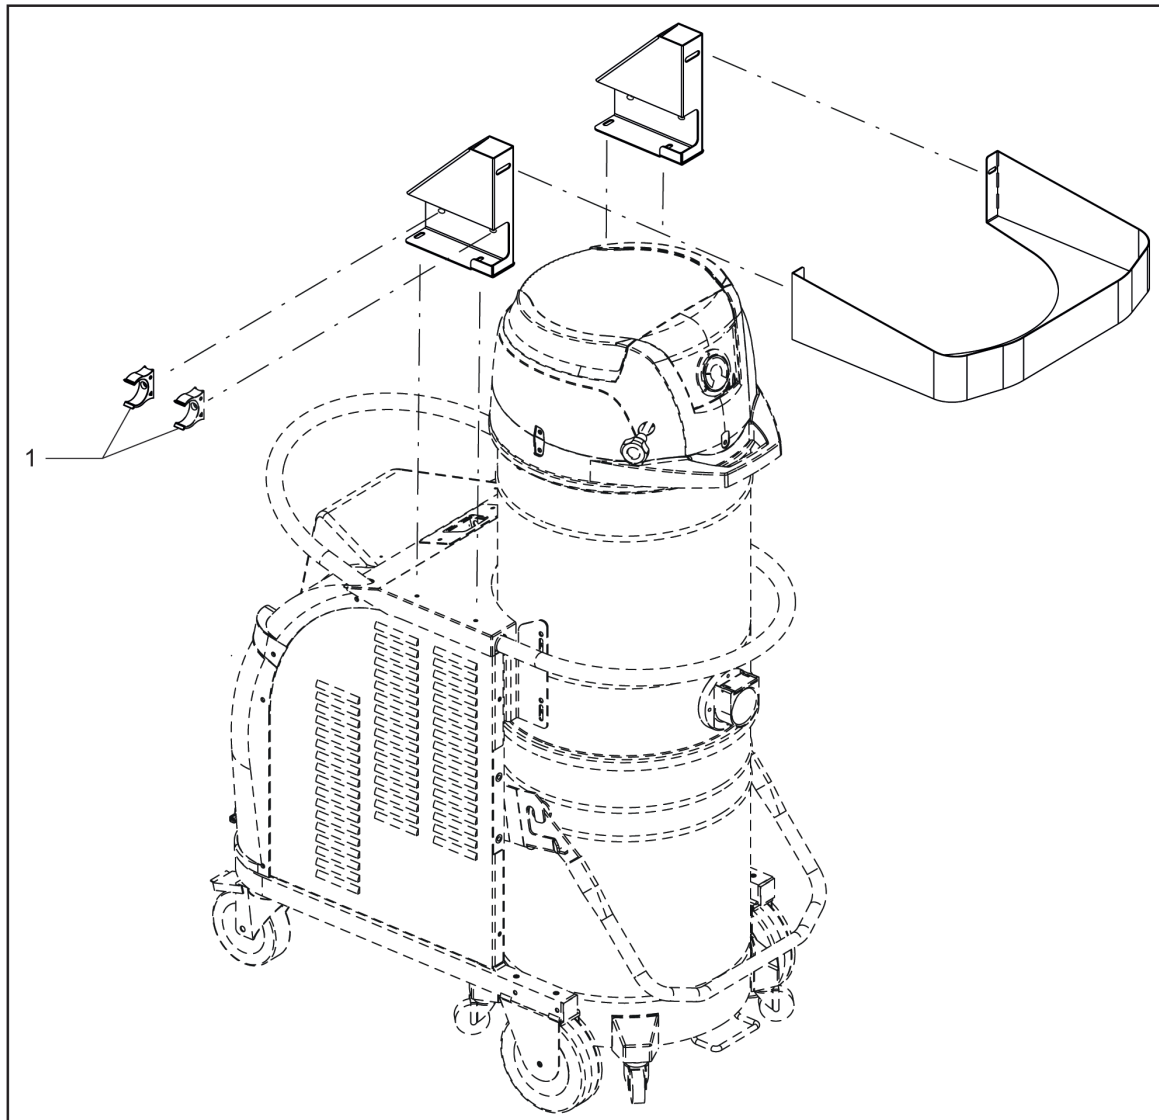

Pos.	Product no	QTY	Description	Notes
1	Z8 40392	2	COLLAR HANDGRIP FIXINGcollare	
1A	4056000962	1	ACCESSORY BASKET KIT MOD.CTS/VHB L100Kit Portaoggetti L100