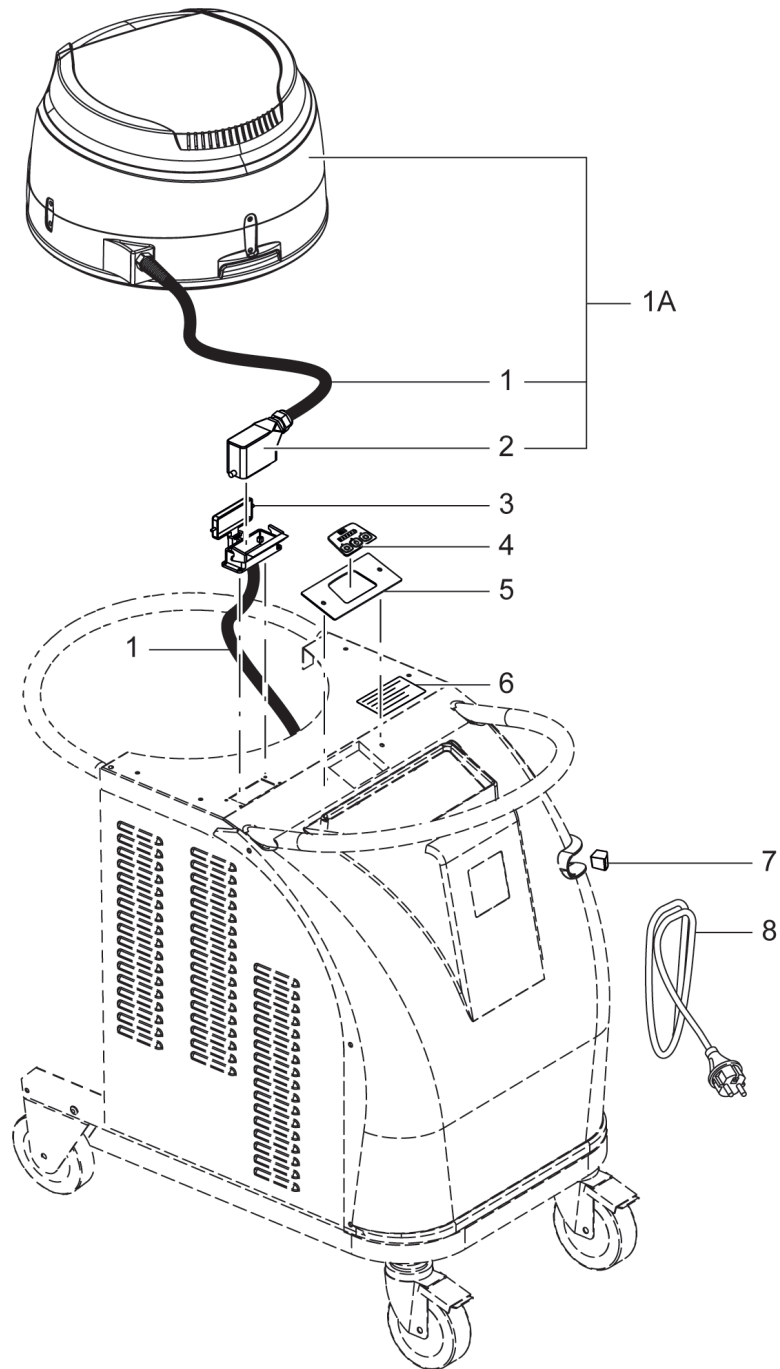

Pos.	Product no	QTY	Description	Notes
1	4083901824	1,4m	CABLE 7G2.5 14AWG PVC AL M UL-CSA 600VCavo collegamento	
2	4089101113	1	KIT CONNECTOR MOBILE HEAD VHBConnettore	
3	4089101114	1	KIT FIXED CONNECTOR HEAD VHBCustodia mobile	
4	4083902013	1	TASTIERINO PER VHB436Tastierino	
5	4081601348	1	KEYPAD SUPPORT VHB436Supporto tastierino	
6	4081701609	1	ADESIVO WARNING X BATTERIE MOD.VHBEtichetta avvertimento batteria	
7	4083902026	1	POWER SOCKET VHB436Pres a di alimentazione	
8	4083902028	1	POWER SUPPLY CABLE VHB436 SCHUKO PLUGCavo di alimentazione	
8	4083902029	1	POWER SUPPLY CABLE VHB436 UKP 240VCavo di alimentazione UKP	
1A	4089101115	1	KIT COMPLETE HEAD VHB436 V36Kit Testata Completa