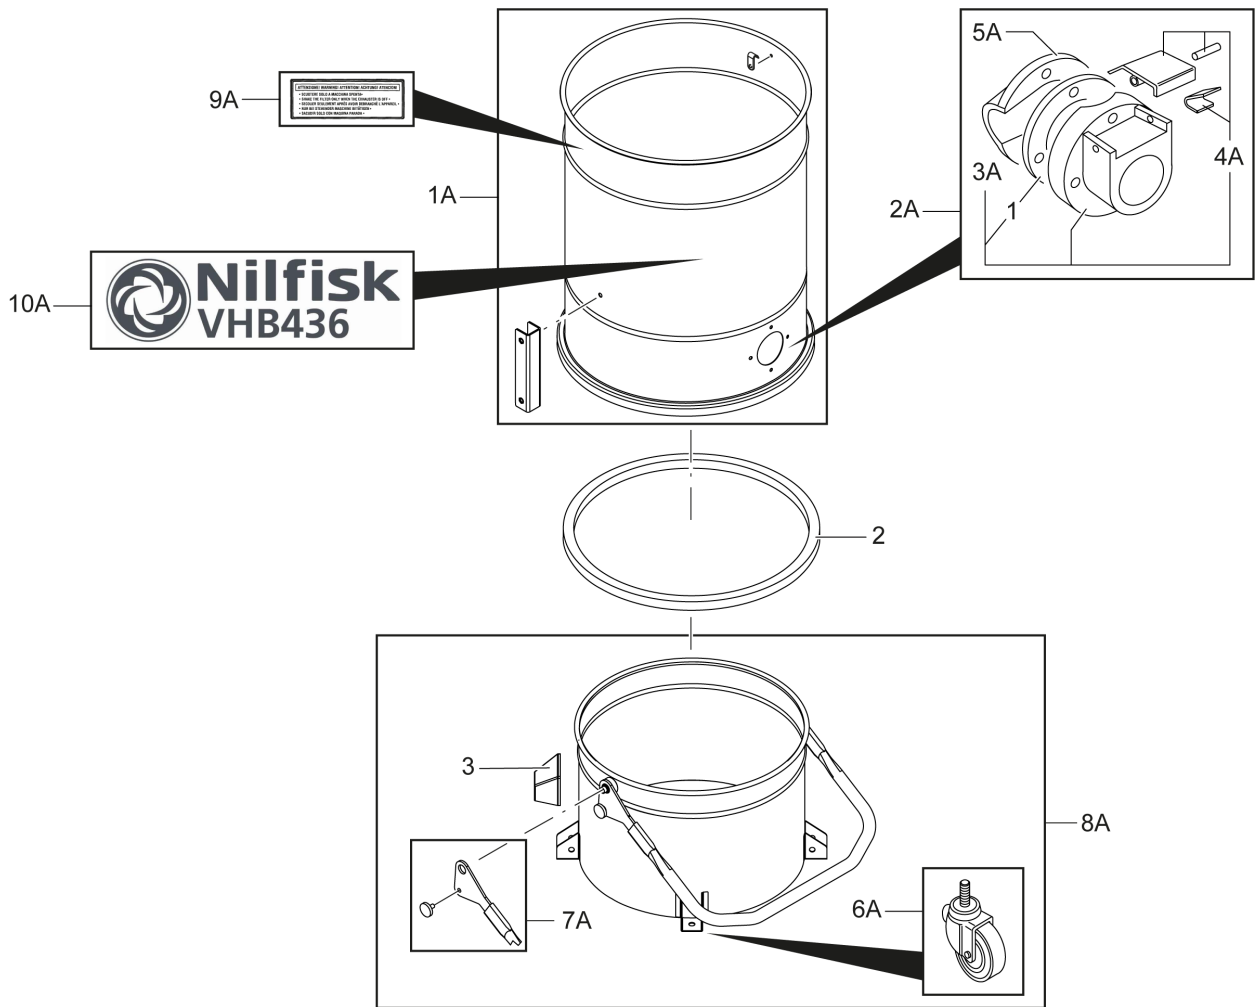

Pos.	Product no	QTY	Description	Notes
1	Z8 17006	1	INLET SEAL D70guarnizione bocchettone	
2	4081701540	1	SEAL 20 X 15 T140 CR MT1.5guarnizione laterale	
3	Z8 17021	4	BUMPER WHEEL HOLDERparaurti	
1A	4089101097	1	COMPLETE FILTER CHAMBER KIT L50 MOD. CTSkit laterale completo L50	
1A	4089101099	1	COMPLETE FILTER CHAMBER KIT L100 MOD.CTSkit laterale completo L100	
2A	40000868	1	D70 INLET FULL KITkit bocchettone completo	
3A	40000867	1	D70 INLET KITkit bocchettone	
4A	40000345	1	KIT PUSHBUTTON FOR INLET D70kit pulsante per bocchettone	
5A	40000395	1	KIT DEFLECTOR D70kit deflettore	
6A	40000419	1	KIT CASTORS FOR CONTAINERkit ruote contenitore	
7A	40000866	1	HANDLE KIT L50kit manico L50	
7A	40000879	1	HANDLE KIT L100kit manico L100	
8A	4083000496	1	COMP.BIN D460 L50 M.S2-S3contenitore completo L50	
8A	4083000497	1	COMP.BIN D460 L100 M.S3contenitore completo L100	
9A	Z8 17107	1	FILTER SHAKER LABELAdesivo scuotifiltro	
10A	4081701582	1	STICKER VHB436kit adesivi