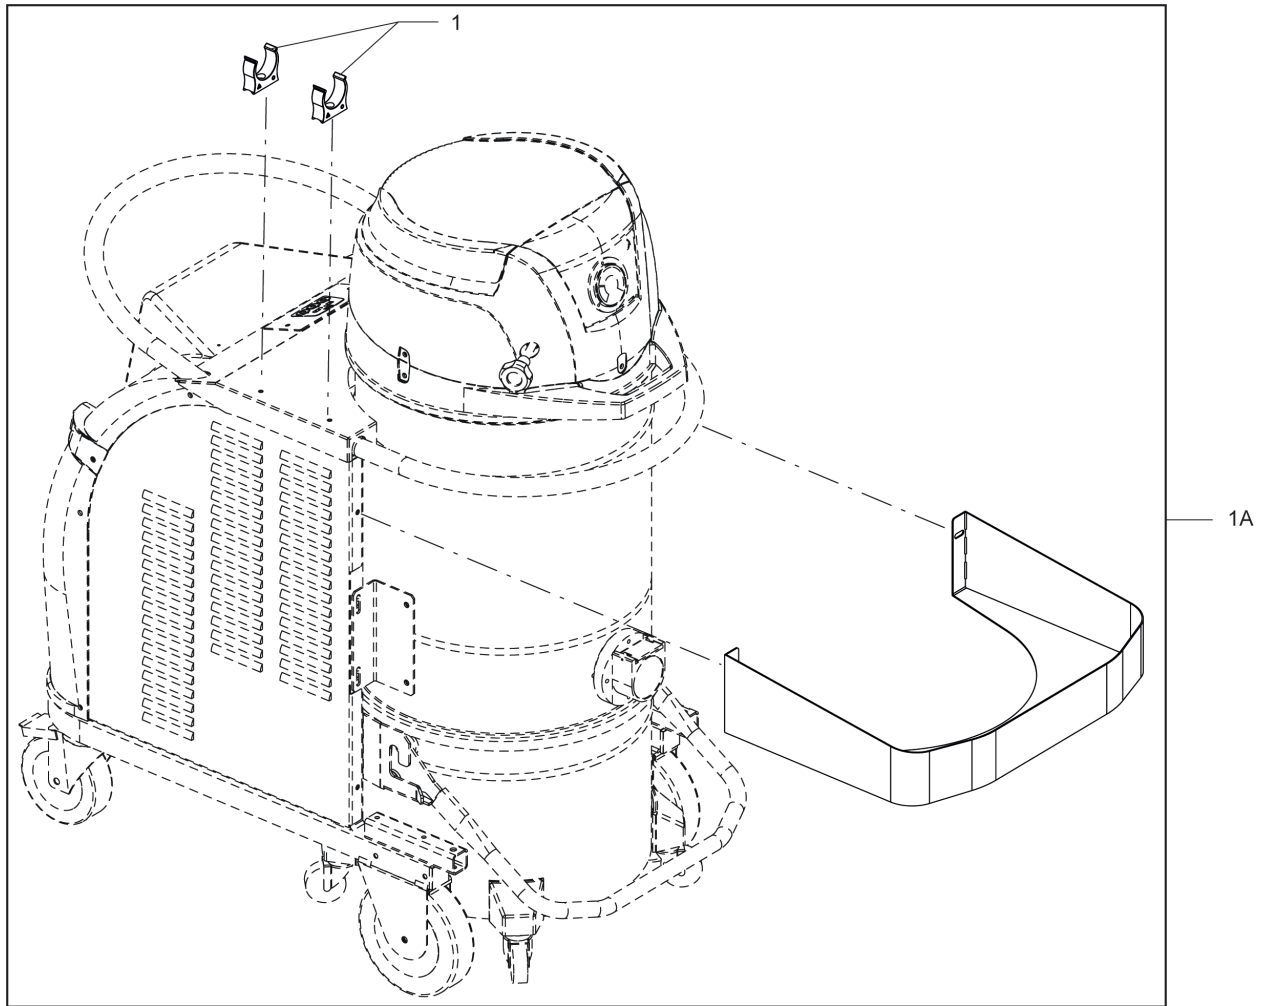

Pos.	Product no	QTY	Description	Notes
1	Z8 40392	2	COLLAR HANDGRIP FIXINGcollare	
1A	4056000950	1	ACCESSORY BASKET KIT MOD.CTS/VHBKit Portaoggetti L50