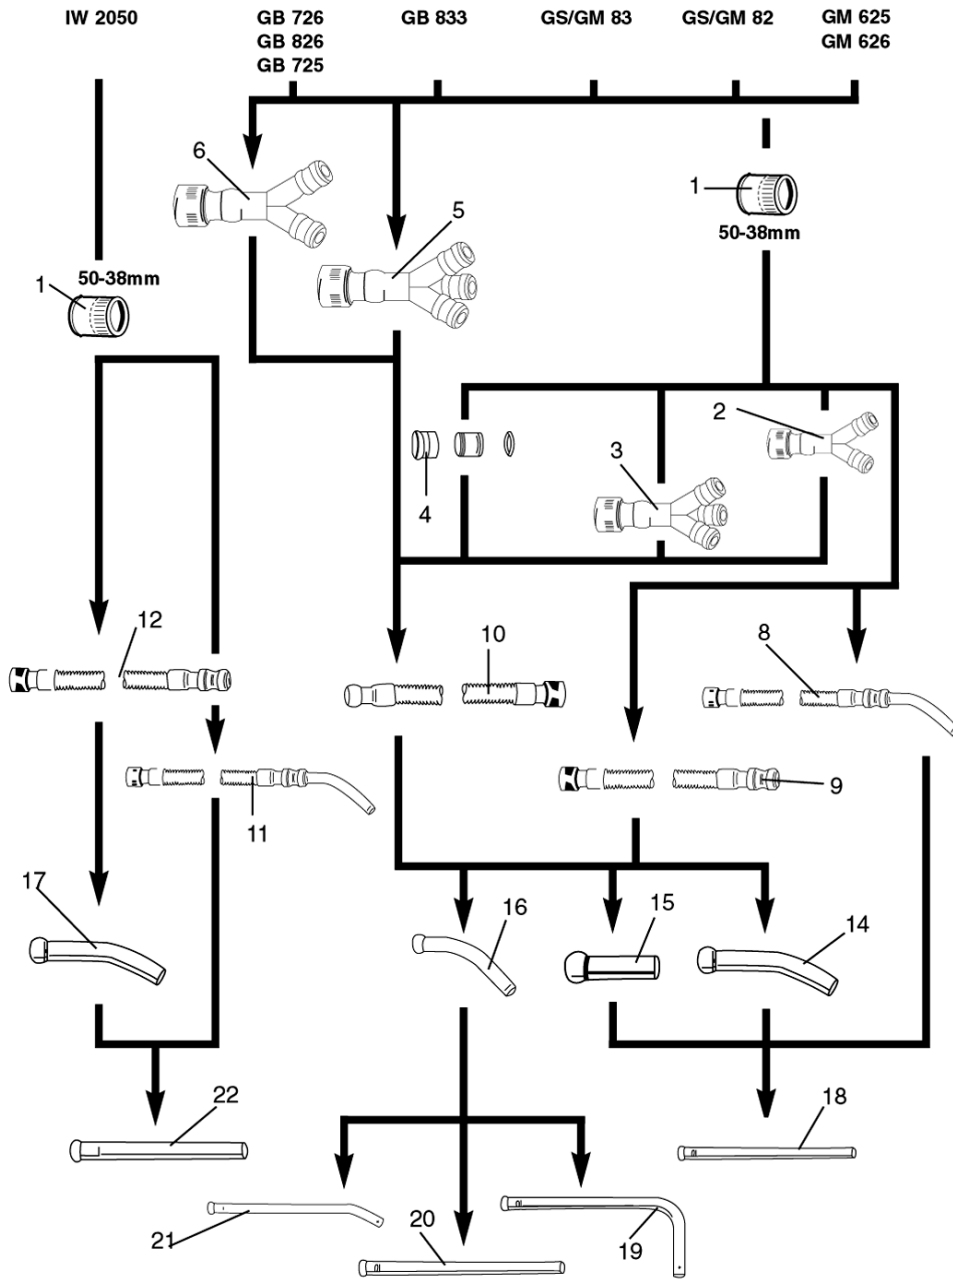

Resource notes:

Pos.	Product no	QTY	Description	Notes
01	10960900	1	BAYONET REDUCTION D50/38	
02	L02151200	1	T.COUP. 38MM BAYONET INTO	[1]
02	L02151100	1	FORK Ø38/2XØ32 MD	[2]
04	22329900	1	STEEL BAYONET COUPLAST. 38MM	
04	22329900	1	STEEL BAYONET COUPLAST. 38MM	
05	L02151300	1	T-COUP. 50MM BAYONET INTO	[3]
06	L02150800	1	GAFFELSTYKKE @50/2X@38 MD	[4]
07	10960900	1	BAYONET REDUCTION D50/38	
08	82343400	1	5m HOSE PLASTIC NON-COND	[5]
08	12291800	1	HOSE 38/5M OIL CURV-BAJO	[5]
08	11602500	1	PLASTIC HOSE 2M X 38MM	[5]
08	12247200	1	CONDIFLEX HOSE 3M 38MM BF	[5]
08	11381600	1	HOSE 38 MM 2 M	[5]
08	12247600	1	HOSE 38MM/10M CONDUCTIVE	[5]
08	12247000	1	HOSE 38MM/2M CON	[5]
08	12291000	1	HOSE 38/2M OIL CURV-BAJO	[5]
08	11381700	1	RUBBER HOSE 3M 38MM BF	[5]
08	11603000	1	HOSE 38/3M PLAST. COMPLETE	[5]
08	12292200	1	HOSE 38/10M OIL CURV-BAJO	[5]
08	12247400	1	HOSE 38/5M CON CURV-BAJO	[5]
08	12291400	1	OIL RESISTANT HOSE 3M	[5]
09	12292300	1	HOSE 38/10M OIL MUFF-BAJO	[5]
09	12247700	1	HOSE 38/10M CON MUFF-BAJO	[5]
09	12247500	1	HOSE 38/5M CON MUFF-BAJO	[5]
09	21603200	1	PLASTIC HOSE 3M X 38MM	[6]
09	12291500	1	HOSE 38/3M OIL MUFF-BAJO	[5]
09	11343500	1	RUBBER HOSE 38MM 3M B/F	[5]
09	L03067800	1	TRANSPARENT HOSE 3M/38 MM	[1]
09	12247300	1	HOSE 38/3M CON MUFF-BAJO	[5]
09	12247100	1	HOSE 38MM/2M CON	[5]
09	12291900	1	HOSE 38/5M OIL MUFF-BAJO	[5]
09	12291100	1	HOSE 38/2M OIL MUFF-BAJO	[5]
09	11343300	1	RUBBER HOSE 38MM 2M B/F	[5]
09	12255400	1	HOSE 38/5M W STEEL BAYONE	[5]
09	12255800	1	38mm x10m Plastic Hose	[5]
09	21602700	1	HOSE 38 MM 2 M	[6]
10	11343700	1	Hose rubber extrn 2m	[5]
10	82290101	1	HOSE 38MM/2M OILRESISTANT	[5]
10	82290201	1	HOSE 38MM/3M OILRESISTANT	[5]
10	31803100	1	HOSE 38 MM 3 M	[5]
10	82290301	1	HOSE 38MM/5M OILRESISTANT	[5]
10	82245201	1	HOSE 38MM/2M CONDUCTIVE	[5]
10	82343700	1	HOSE 38MM/10M PLAST GREY	[5]
10	31802600	1	HOSE 38MM/2M PLASTIC WITH	[5]
10	82290401	1	HOSE 38MM/10M OILRESISTAN	[5]
10	11343900	1	Hose rubber extrn 3m	[5]
10	82245301	1	HOSE 38mm/3m CONDUCTIVE	[5]
10	82343600	1	HOSE 38MM/5M PLAST GREY	[5]
11	11810400	1	HOSE 38 MM 3 M	[5]
11	11810200	1	HOSE 38 MM 2 M	[5]
12	21810100	1	HOSE 38 MM 2 M	[5]
12	21810300	1	HOSE 38 MM 3 M	[5]
14	10944000	1	BENT JUNCTION D38	
15	10984600	1	DIRECT FITTING D38	
16	11339800	1	ALUMINIUM STEEL FITTING D38	
17	71917000	1	SS BENT JUNCTION D38	
18	11027200	1	STEEL HOSE D38 MM560	
19	10967000	1	ANGLED HOSE	[1]
20	10961200	1	ALUMINUM TUBE MT1 D38