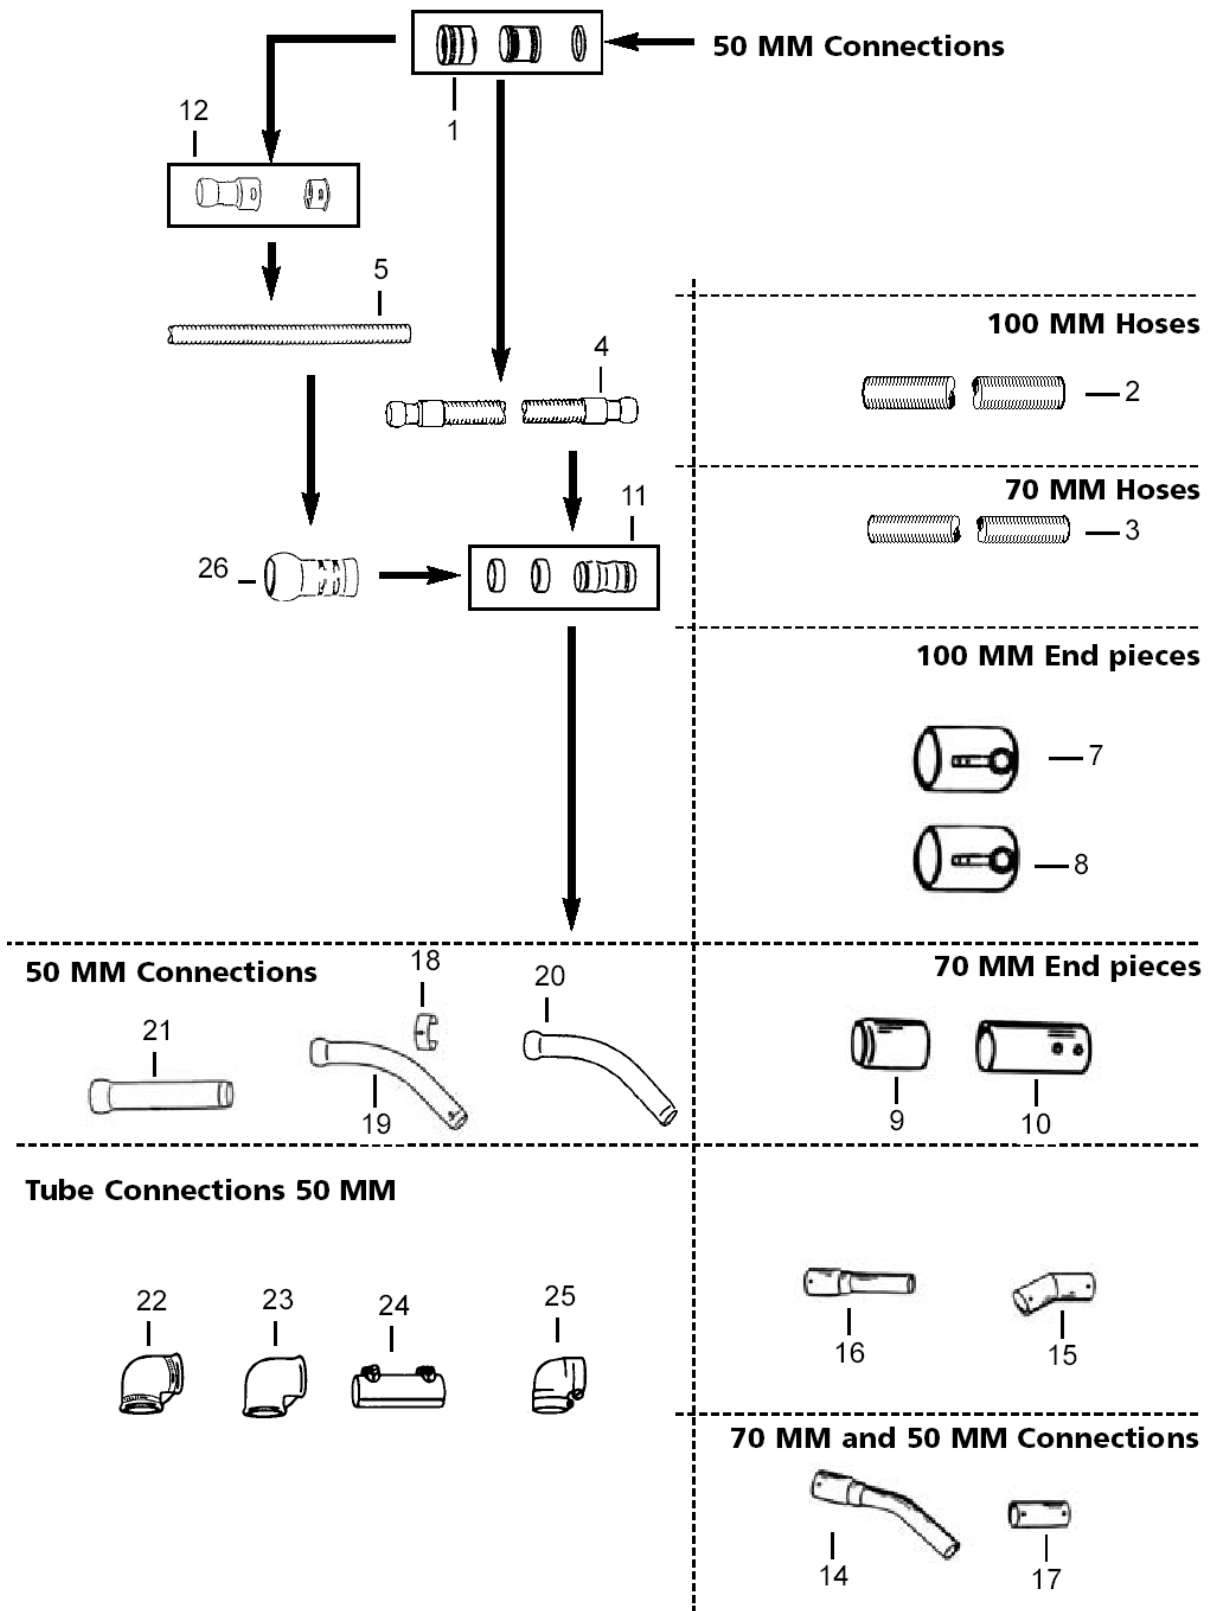

Resource notes:

Pos.	Product no	QTY	Description	Notes
01	22344200	1	SLEEVE	
02	82359300	1	HOSE POLYURETHAN 100MM	[1]
02	82351600	1	PLASTIC HOSE Ø 100MMX10M COND	[2]
03	82359200	1	POLYURETHAN HOSE Ø70X15M	[2]
03	82351500	1	PLASTHOSE Ø 70MMX10M CONDU	[3]
04	61604100	1	HOSE 50 MM 3 M	[4]
04	82246300	1	HOSE CONDUCT.PLAST 50/3M	[5]
04	4072400221	1	RUBBER HOSE MT3 D50 + ADAPTER	
04	82246400	1	HOSE CONDUCT.PLAST 50/10M	[5]
04	82256300	1	HOSE 50/10M NONCON W.BALL	[5]
04	82290800	1	HOSE 50/10M OIL BALL-BALL	[5]
04	L02159900	1	METAL HOSE BF 3M X 50MM	[2]
04	82290600	1	HOSE 50/3M OIL BALLS	[5]
04	82246200	1	HOSE CONDUCT.PLAST 50/2M	[5]
04	82290700	1	HOSE 50/5M OIL BALL-BALL	[5]
04	82256100	1	HOSE 50/5M NONCON W.BALLS	[5]
04	82290500	1	HOSE 50/2M OIL BALL-BALL	[5]
04	82246500	1	HOSE CONDUCT.PLAST 50/5M	[5]
04	20624200	1	HOSE 50/2M RUBB. BALL	[6]
04	82255900	1	HOSE 50/2M NONCON W.BALLS	[5]
04	L03066303	1	TRANSP.PUR H HOSE 3M/50	[2]
04	L02159800	1	2m x 50mm metal hose	
05	82309500	1	25m @50mm OIL RESIST HOSE	
05	82295700	1	25M- Ø 50MM PLASTIC HOSE	
05	82359100	1	POLYURETHANE HOSE Ø50X15M	[2]
05	82309700	1	25M Ø 50MM CONDUCTIVE HOSE	
07	L03056100	1	CONNECTION FOR HOSE D100	[2]
08	L03056101	1	CONNECTION @100 MM	[2]
09	L03066100	1	TUBE COUPLING	[7]
10	L03056000	1	CONNECTION FOR HOSE D70	[2]
11	22339700	1	JUNCTION KIT AND TWO RINGS D50	
12	22340100	1	BALL JOINT/BUSH KIT GREY 50	
12	22340500	1	BALL JOINT/BUSH BLUE OIL 50MM	[3]
12	22340300	1	BALL JOINT/BUSH BLACK 50	
13	31080200	1	HOSE NOZZLE	
14	L03056600	1	REDUCER 70MM TO 50MM	[2]
15	L03056203	1	BENT SLEEVE FOR PIPE 70/ 7	[6]
16	L03057400	1	REDUCER STRAIGHT 70/50MM	[2]
17	L03056200	1	SLEEVE FOR PIPE 70 /70	
18	31316900	1	SPRING CLIP 50/70MM TUBES	[8]
19	21318100	1	Curved tube 50mm steel	[7]
20	10624400	1	BENT JUNCTION D50	
21	10984600	1	DIRECT FITTING D38	
22	L02652000	1	RUBBER ANGLED SLEEVE WITH CLAMP BAND	[6]
23	80694300	1	Rubber coupling 90deg 50	[6]
24	20659000	1	SLEEVE STEEL 50MM	
25	10649400	1	ANGLE CONNECTOR 90 DEG. 50 MM	
26	31080200	1	HOSE NOZZLE	

Part Notes:

- [1] - NO DIRECT REPLACEMENT
- [2] - CONTACT PM IN ZOCCA
- [3] - NO MORE AVAILABLE
- [4] - Nilfisk-CFM Acc. Program OUT OF PRODUCTION
- [5] - Nilfisk-CFM Acc. Program
- [6] - GUARANTEE DATE EXPIRED
- [7] - NO REPLACEMENT FOR PART
- [8] - NO LONGER AVAILABLE