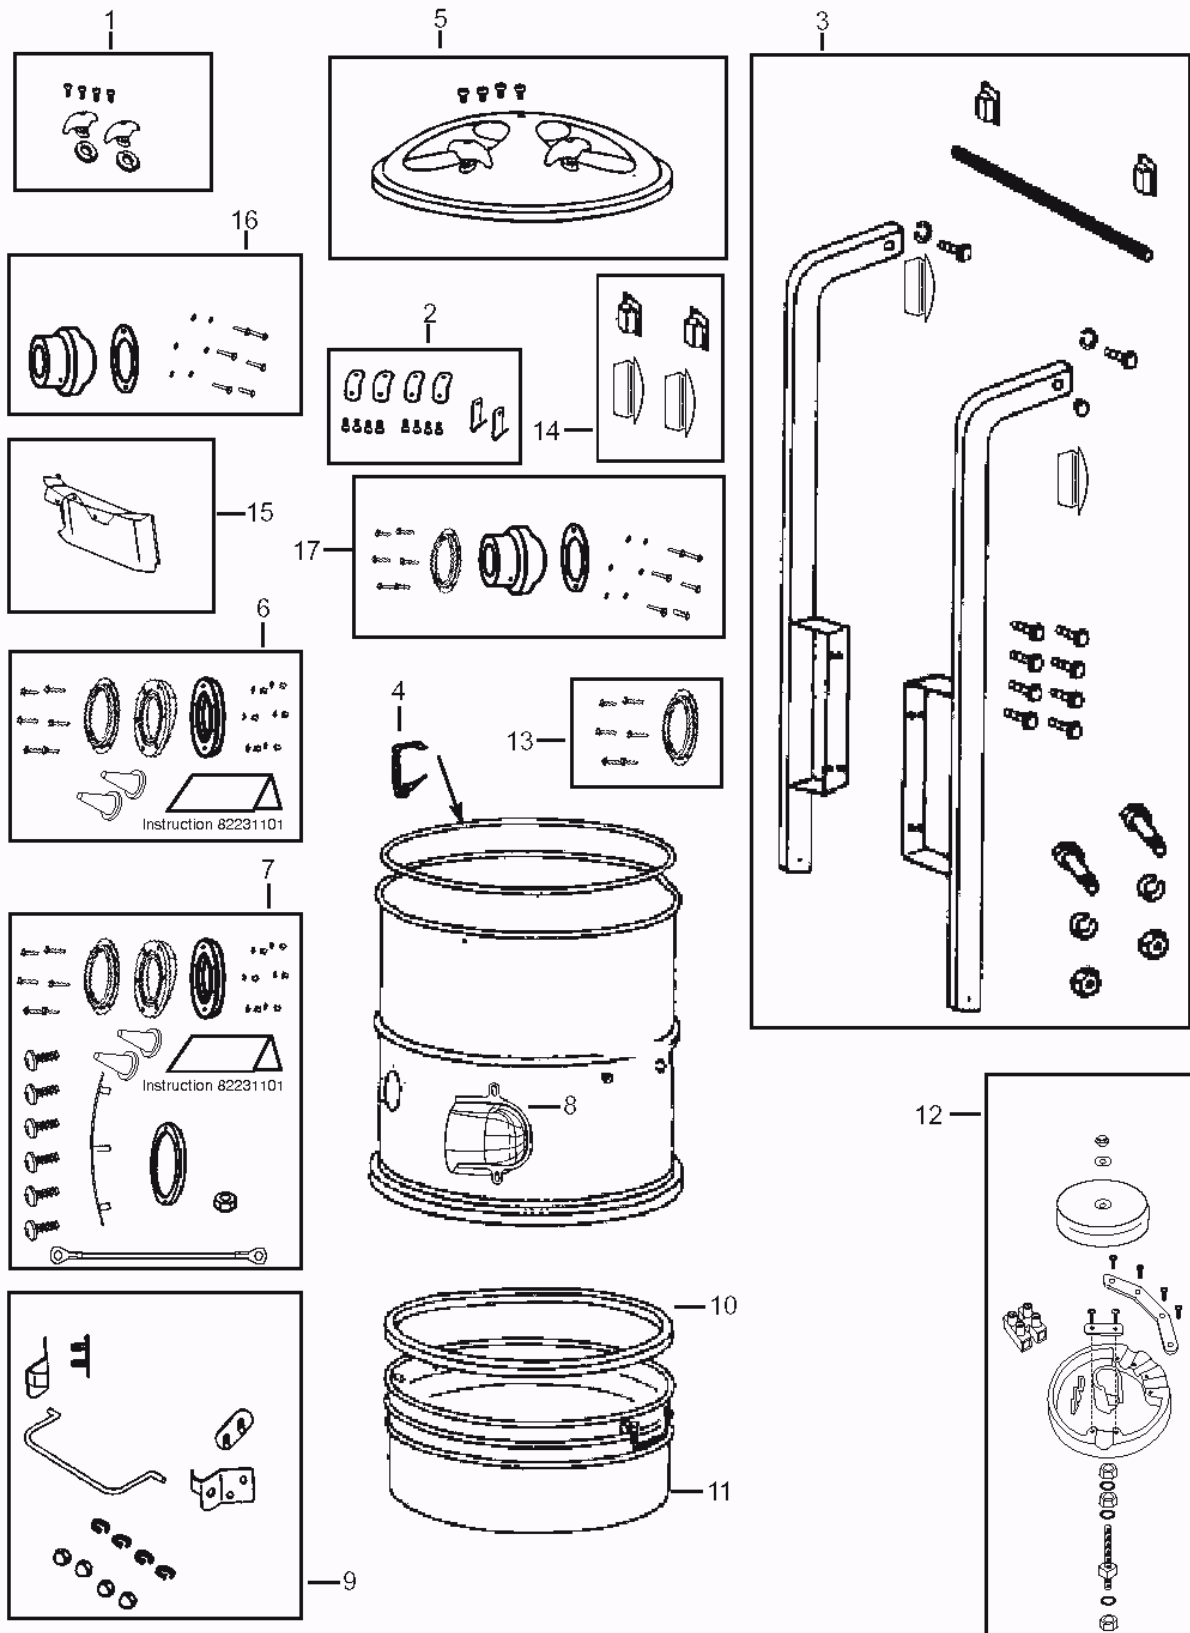

Part Notes:

[1] - FOR FIXING THE HANDLE

Resource notes:

Pos.	Product no	QTY	Description	Notes
01	22396100	1	CLOSURES FOR MOTOR KIT	[1]
02	22396300	1	BRACKET WITH SCREWS	[2]
03	22396200	1	HANDLE ARR. FOR 83/X33	[2]
04	81596400	1	TOP SEAL	[2]
05	21550500	1	COVER WITH LIDS GS/GM83	[3]
06	22357700	1	KIT 83-INLET 50 MM	[1]
07	22396400	1	CONVERSION SET INLAY 100/50MM	[4]
08	71712801	1	DEFLECTOR IN SS	
09	32210400	1	HOLDER HANDLE KIT SET	[5]
10	71465700	1	SEALING RING ON FILTER HOLDER	
11	21550400	1	Bucket GS83	[3]
12	22305500	1	DISTRIBUTOR BOX SERVICE KIT	[2]
13	22386500	1	BAYONET RING FOR INLET 50MM	
14	22402400	1	PLUG	[3]
15	81853200	1	DEFLECTOR FOR 70MM	[2]
16	22402300	1	INLET @50/@70MM	[4]
17	22402300	1	INLET @50/@70MM	[4]