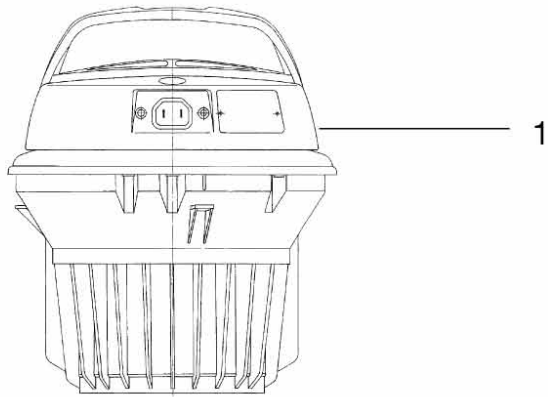

Pos.	Product no	QTY	Description	Notes
1	12112253	1	MOTOR GMP F.CORD 220-240V	
1	12108129	1	MOTOR GSP 110-120V UL	[1]
1	12108329	1	MOTOR GSPJ 110-120V UL	[2]
1	12108148	1	MOTOR GSP 200V JAPAN	[3]
1	12108153	1	MOTOR GSP 220-240V EU/UK/AUS	
1	12110129	1	MOTOR GMP 110-120V UL	
1	12110329	1	MOTOR GMPJ 110-120V UL	
1	12110127	1	MOTOR GMP 100V JAPAN	[3]
1	12108353	1	MOTOR GSPJ 220-240V AUS	[2]
1	12108253	1	GSP 230v 900w fixed cable	[4]
1	12108629	1	MOTOR GSP W/CORD UL	[5]
1	12108429	1	MOTOR GSP 110-120V.UL	[5]
1	12110229	1	GMP 110v With Fixed Cable	[5]
1	12108529	1	MOTOR GSPJ 110-120V.UL	[5]
1	12108127	1	MOTOR GSP 100V JAPAN	[6]
1	12112353	1	MOTOR GMPJ 220-240V EU-UD	
1	12112153	1	MOTORHEAD COMPLETE GMP 220-240V EU/AU/UK	
1	12110327	1	MOTOR GMPJ 100V JAPAN	
1	12108348	1	MOTOR GSPJ 200V JAPAN	[6]
2	72115400	1	COVER FOR MOTOR	
10	22232300	1	TOP HOUSING FOR GS/GM	
11	22232500	1	SUPPORT RING KIT	
12	22231201	1	BOTTOM HOUSING WITH WALVE	
12	22231200	1	KIT F. TOP HOUSING LOWER EU	
20	22410500	1	ON/OFF DEVICE FOR GS/GM	
20	107416222	1	BUTTON, CONTACT BREAKER KIT 100 PCS	
21	22410400	1	LOCKING DEVICE F. HANDLE KIT	
22	20705300	1	THERMO VALVE COMPL.W.PART	[7]
23	20705400	1	SOCKET STAND. W. PARTS	
24	20705500	1	SOCKET EARTHED W. PARTS	

Part Notes:

- [1] - USE MOTOR GMP AS ALTERNATIVE
- [2] - USE MOTOR GMPJ AS ALTERNATIVE
- [3] - BUY SINGLE COMPONENTS OR MACHINE
- [4] - STOCK COVERS GURARANTEE
- [5] - Machine outphased 2007
- [6] - NO LONGER AVAILABLE
- [7] - BUY NEW MOTOR COMPLETE