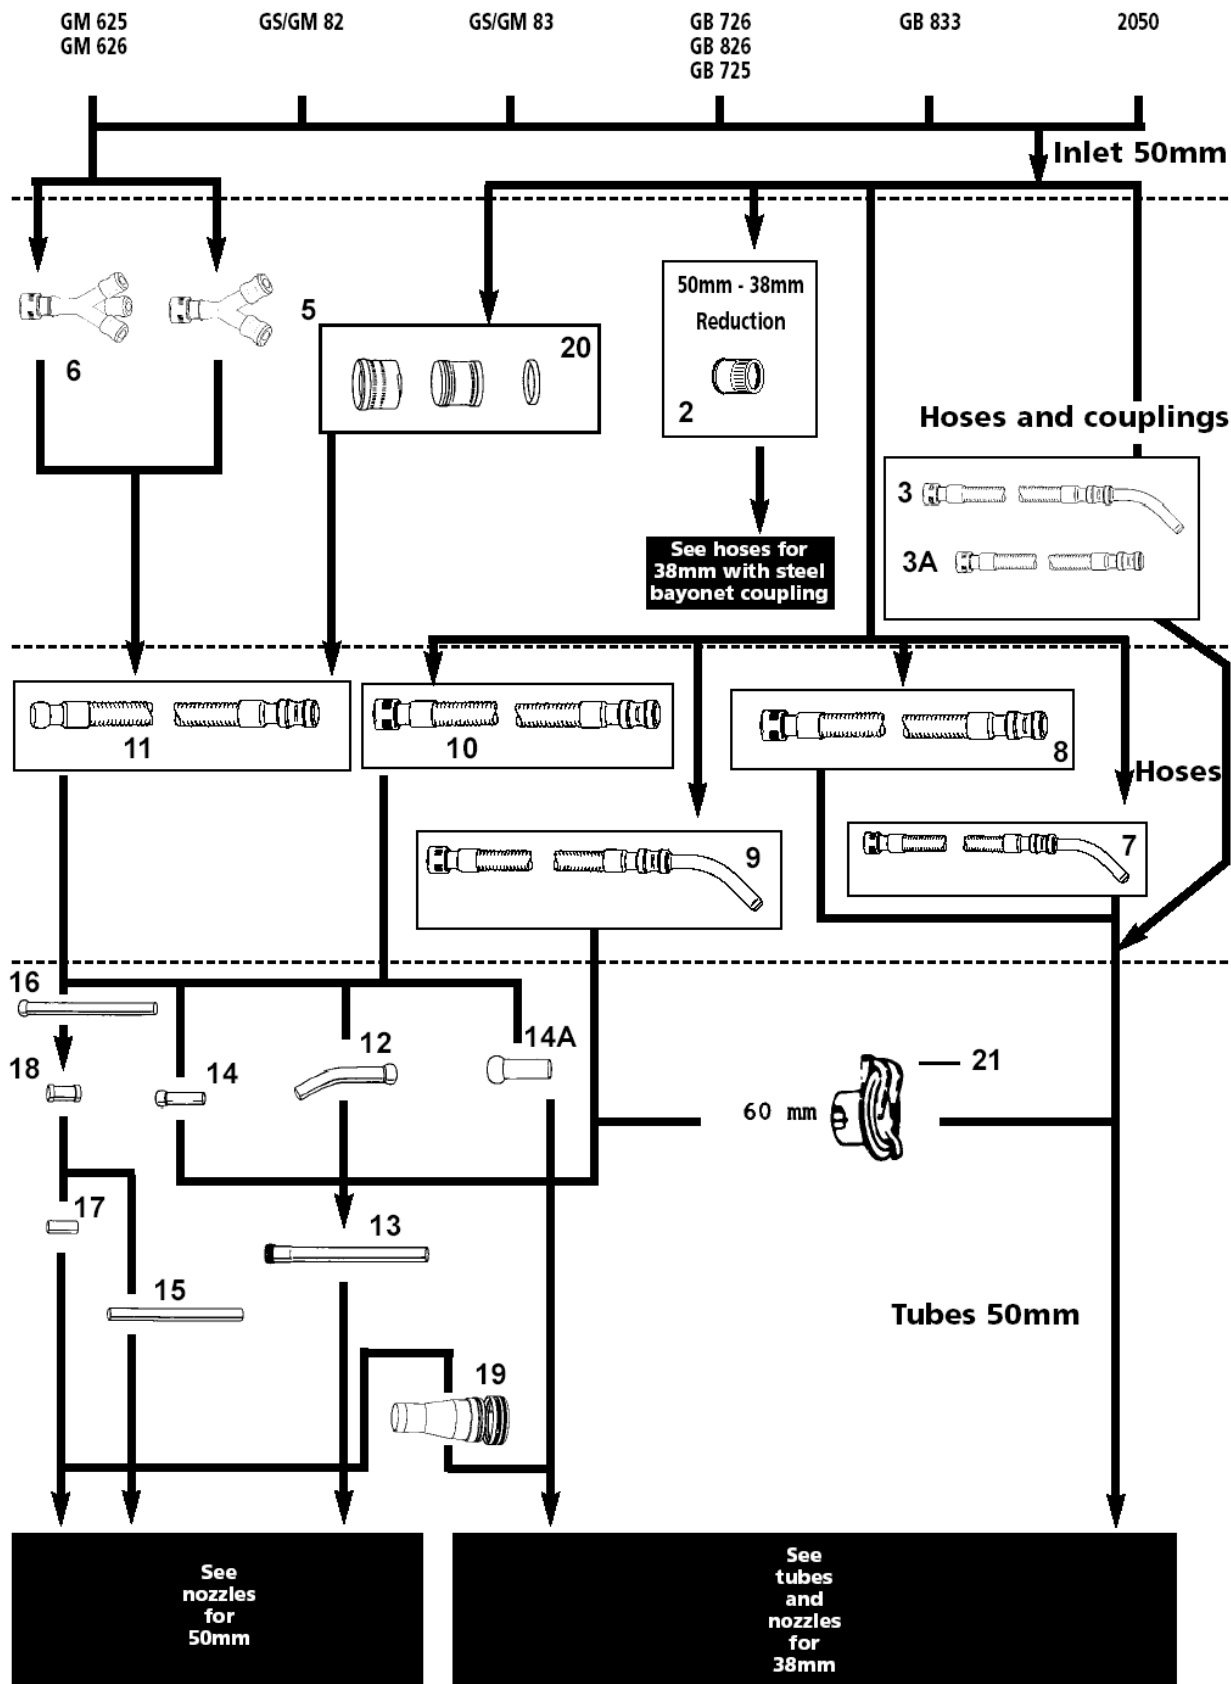

Resource notes:

Pos.	Product no	QTY	Description	Notes
02	10960900	1	BAYONET REDUCTION D50/38	
03	11605200	1	2.6m x 38-50mm plastic ho	[1]
03	11605500	1	2.6m x 38-50mm plastic ho	[1]
05	L02150900	1	GAFFELSTYKKE @50/2X@50 MD	[2]
06	L02151000	1	T-COUP. 50MM BAYONET INTO	[2]
07	12167700	1	OIL RESISTANT HOSE PUR	[1]
08	82184700	1	HOSE PUR 3M 50MM B/F	[3]
09	12248000	1	HOSE 50/2M CON CURV-BAJO	[1]
09	12292600	1	HOSE 50/2M OIL CURV-BAJO	[1]
09	12248400	1	HOSE 55MM/5M CON	[1]
09	11604000	1	PLASTIC HOSE 3M 50MM	[1]
09	11382000	1	RUBBER HOSE 50MM 2M	[1]
09	12293000	1	HOSE 50/5M OIL CURV-BAJO	[1]
09	12167200	1	OIL RESISTANT HOSE PUR	[1]
09	12331300	1	HOSE 50mm/10M PLAST GREY	[1]
09	12331200	1	HOSE 50/5M COMPLETE	[1]
09	12331100	1	HOSE 50MM/2M PLAST GREY	[1]
09	12248600	1	HOSE 50/10M CON CURV-BAJO	[1]
09	12248200	1	CONDIFLEX HOSE 3M 50MM	[1]
09	11382100	1	HOSE RUBBER 50M 3M B/F	[1]
09	12293200	1	HOSE50/10M OIL CURV-BAJOT	[1]
09	12292800	1	HOSE 50/3M OIL CURV-BAJO	[1]
10	82184600	1	HOSE PUR 50MM 3M B/F	[1]
10	12248500	1	HOSE 50/5M CON MUFF-BAJO	[1]
10	21604200	1	3m x 50mm plastic hose	[4]
10	12256200	1	HOSE 50/5M W.STEEL BAYONE	[1]
10	12292900	1	HOSE 50/3M OIL MUFF-BAJO	[1]
10	10629800	1	Hose rubber 50mm x 3m	[1]
10	12248300	1	HOSE 50/3M CON MUFF-BAJO	[1]
10	12293300	1	HOSE 50/10M OIL MUFF-BAJO	[1]
10	12256400	1	HOSE 50/10M W STEEL BAYON	[1]
10	12248100	1	HOSE 50MM/2M CONDUCTIVE	[1]
10	L02156000	1	HOSE 50MM/3M METAL	[5]
10	L00191493	1	HOSE RUBBER 50MM/10M	[6]
10	12256000	1	HOSE 50/2M W.STEEL BAYONE	[1]
10	12292700	1	HOSE 50/2M OIL MUFF-BAJO	[1]
10	10624300	1	Hose rubber 50mm x 2m B/F	[1]
10	12248700	1	HOSE 50/10M CON MUFF-BAJO	[1]
10	12293100	1	HOSE 50/5M OIL MUFF-BAJO	[1]
11	82246301	1	HOSE 50MM/3M CONDUCTIVE	[1]
11	32331400	1	HOSE 50mm x 2m PLASTIC	[1]
11	32331600	1	HOSE 50mm x 10m PLASTIC	[1]
11	82290601	1	HOSE 50MM/3M OILRESISTANT	[1]
11	32331500	1	Hose 50m/5m plastic grey	[1]
11	82246501	1	50mm PLASTIC 5M HOSE	[1]
11	82246401	1	HOSE 50MM/10M CONDUCTIVE	[1]
11	82290801	1	HOSE 50MM/10M OILRESISTAN	[1]
11	31803200	1	HOSE 50 MM 3 M	[1]
11	82290701	1	HOSE 50MM/5M OILRESISTANT	[1]
11	10629700	1	Hose rubber extn 50mmx3m	[1]
11	L02156000	1	HOSE 50MM/3M METAL	[5]
11	82246201	1	HOSE 50MM/2M CONDUCTIVE	[1]
11	82290501	1	HOSE 50MM/2M OILRESISTANT	[1]
11	82344900	1	HOSE PUR	[1]
11	10696500	1	Hose rubber extn 2m	[1]
12	10624400	1	BENT JUNCTION D50	
13	10686400	1	STEEL HOSE MT1 D50	
14	10645800	1	FITTING D50	
14A	21317200	1	REDUCTION FITTING D50/38