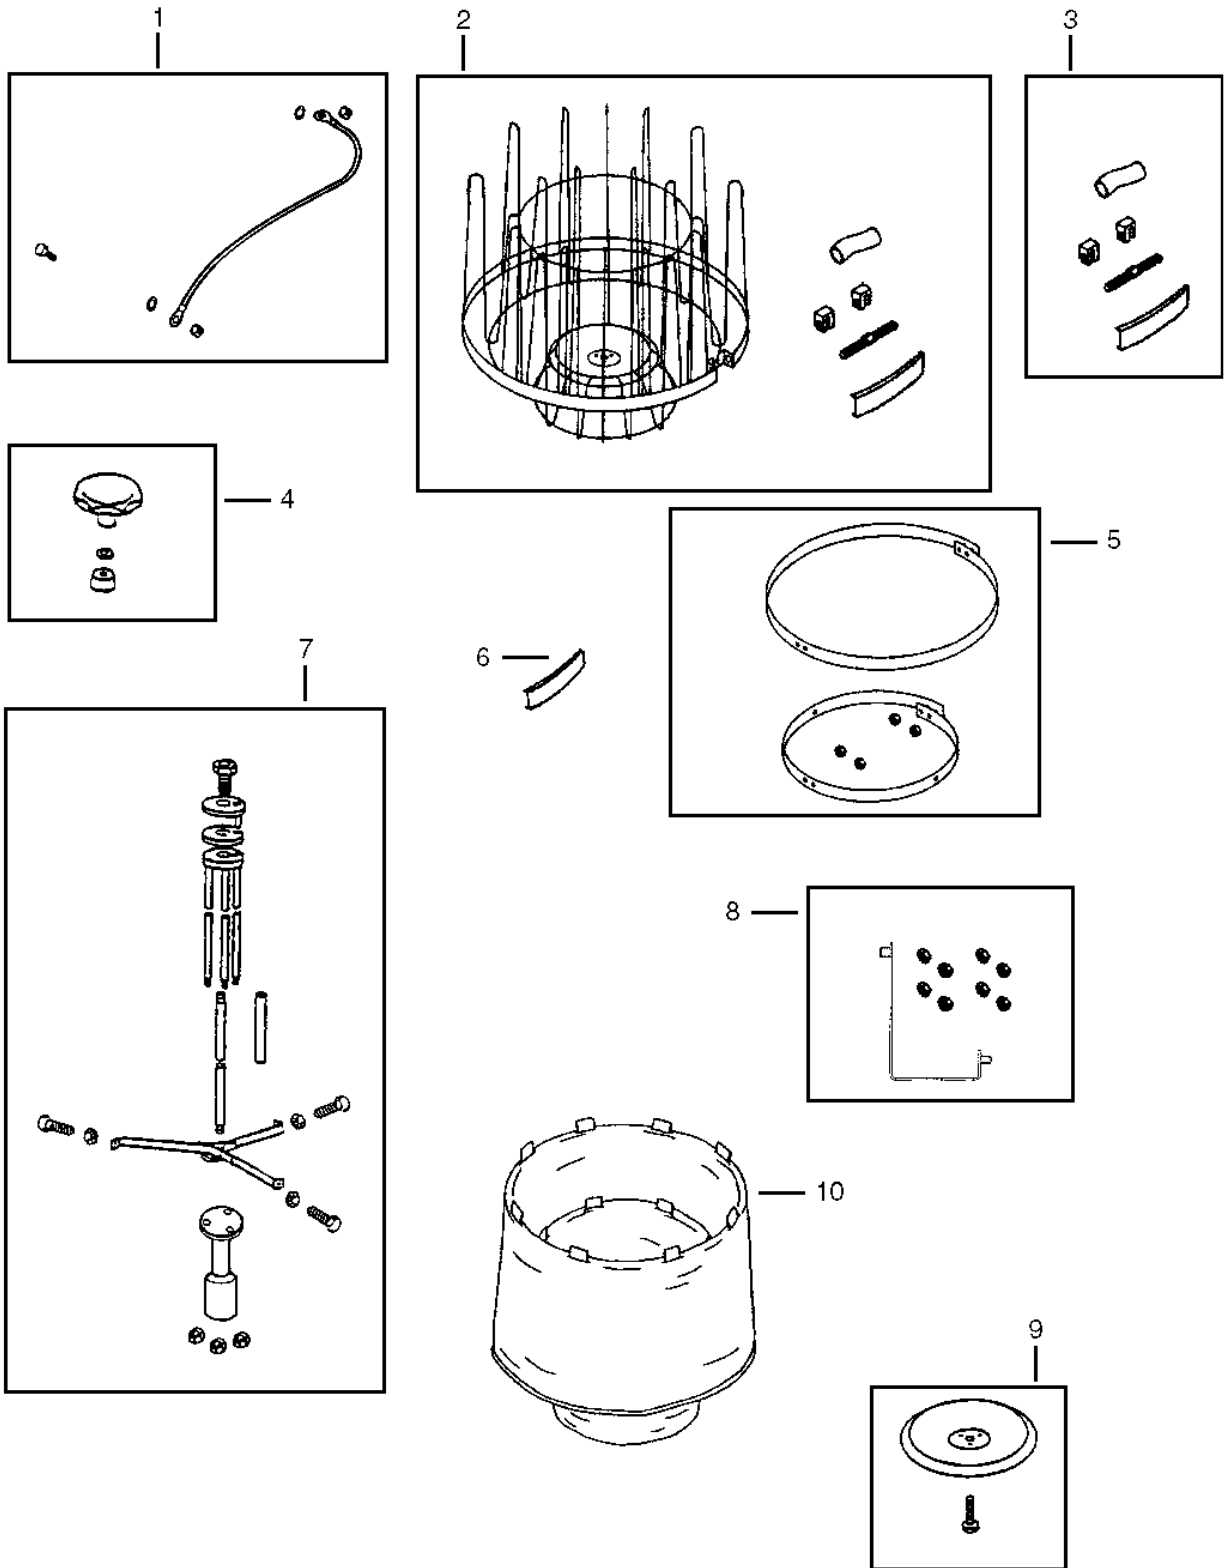

Pos.	Product no	QTY	Description	Notes
01	22397200	1	GROUNDINGPARTS	[1]
02	22405500	1		
03	22397700	1	FILTER EXPANDER COMPLETE	[2]
04	22396801	1	SHAKER KNOB WITH NIPPLE KIT	
05	22397600	1	FILTER SHAKER RINGS	[3]
06	71613800	1	Clamp GS82 filter assy	[3]
07	22397400	1	SHAKERSYSTEM COMPLETE	[3]
08	22397500	1	BRACKET FOR FILTER	[4]
09	22397000	1	FILTER PLATE	[2]
10	81904000	1	FILTER GORE TEX 1.85M2	[5]
10	82243500	1	FILTER NOMEMEX 1.85M2	[2]
10	61709100	1	FILTER COTTON 1.85M2	[2]
10	L02165100	1	GORE TEX FILTER	[6]
10	62048400	1	FILTER GORE TEX NO-STAT. 1.85M2	[5]

Part Notes:

- [1] - CLOSED WHEN STOCK EMPTY
- [2] - NO MORE AVAILABLE
- [3] - No replacement for part
- [4] - CONTACT PM IN ZOCCA
- [5] - STATUS 70 UNTIL NEW SUPPLIER HAS BEEN APPROVED
- [6] - NO LONGER AVAILABLE