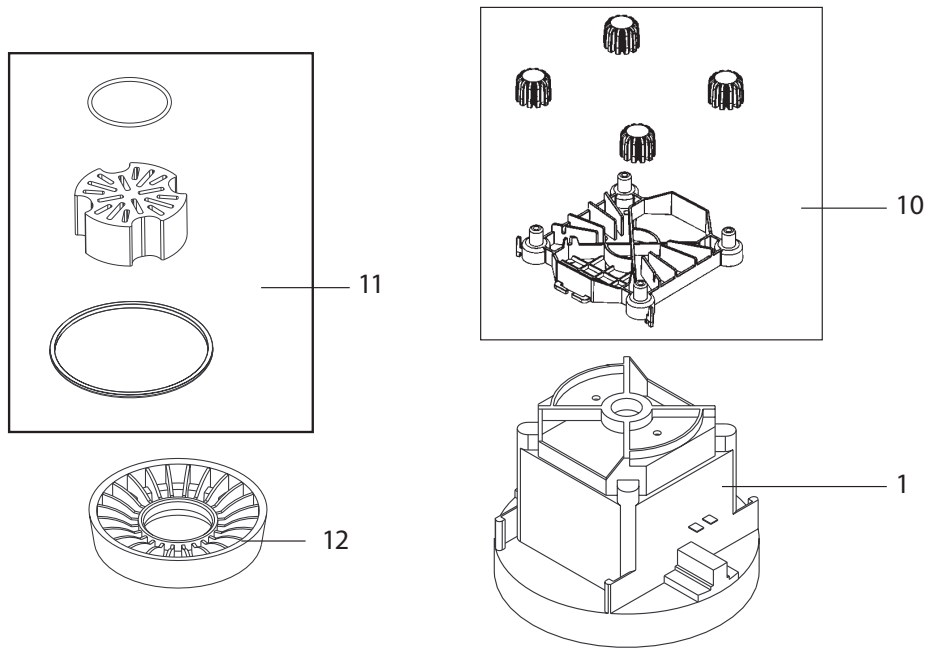

Resource notes:

Pos.	Product no	QTY	Description	Notes
1	12125005	1	FAN UNIT 230V 1200W	
1	12125002	1	FAN UNIT 220-240V 800W	
1	12125003	1	MOTOR GMP 110-120V	
1	12125001	1	MOTOR GSP 100-120V	
2	22130500	1	WIRE KIT/THERMO SWITCH UL	[1]
2	22130501	1	INTERNAL WIRE AND CAPACITOR	
3	22131100	1	ON/OFF SWITCH 1-POLE	
4	22131200	1	ON/OFF SWITCH 2-POLE	
10	107401268	1	MOTOR KIT FOR AMTEK	
11	22365300	1	SOUND ABSORBER AND GASKET	
12	22399800	1	GASKET FOR INLET	[2]

Part Notes:

1. [1] - NO LONGER AVAILABLE
2. [2] - for old motor type outph. 2001
   MACHINE VERS.OUTPH.2001