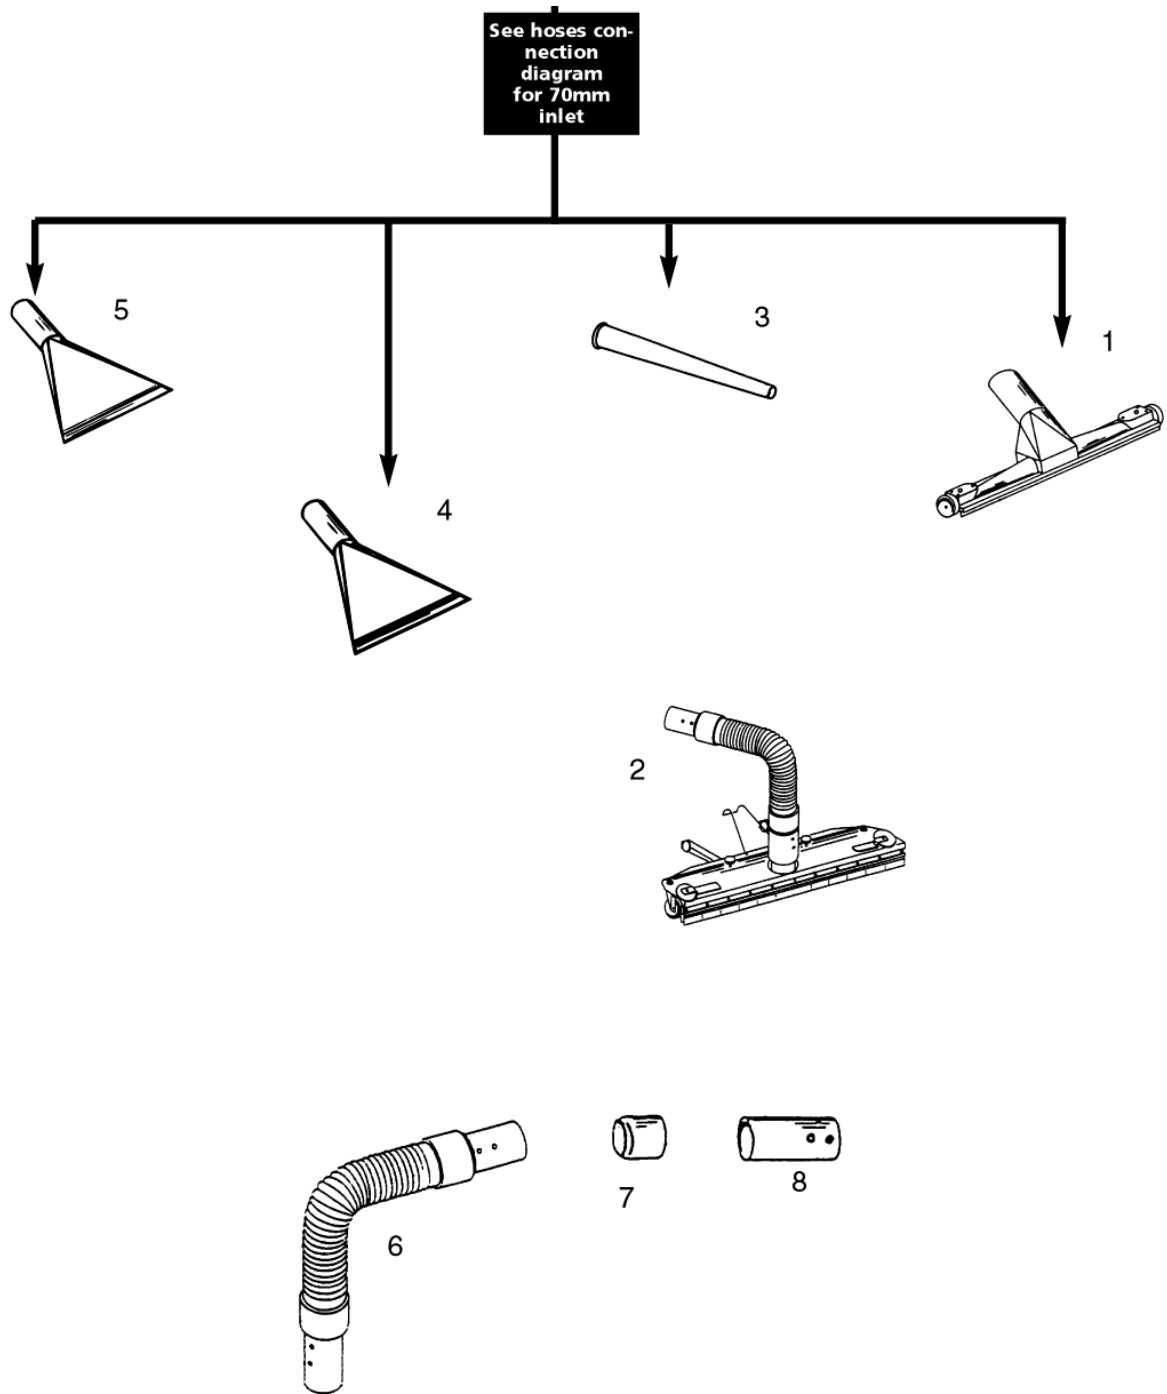

Resource notes:

Pos.	Product no	QTY	Description	Notes
01	L03058500	1	WHEELED FLOOR NOZZLE	[1]
03	L03058000	1	CONE 400MM 70MM BLACK	[2]
04	L03058100	1	Fishtail nozzle 350 x 25m	[3]
05	L03058200	1	Fishtail nozzle 250 x70mm	[4]

Part Notes:

- [1] - SEE NILFISK-CFM ACCESSORY PROGRAM
- [2] - NO DIRECT REPLACEMENT
- [3] - CLOSED DUE TO NO SALES SINCE 08
- [4] - CONTACT PM IN ZOCCA