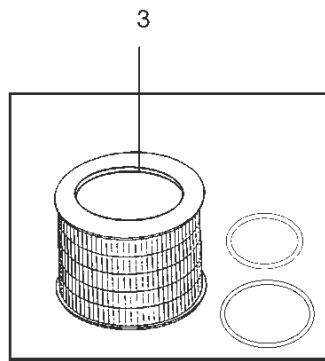

Pos.	Product no	QTY	Description	Notes
01	11731003	1	EXHAUST FILTER KIT WO.	
02	21738000	1	FILTER ELEMENT HEPA GS/GM KIT	
03	21739000	1	FILTER ELEMENT ULPA GS/GM KIT	
04	11750703	1	SOUND SUPPRESSOR FOR	[1]
04A	21750900	1	Sound Cartridge	[2]
05	11562000	1	BLOWING COUPLING GS/GM80 BLACK	
09	22383900	1	BASE FOR FILTER KIT	
10	147 1138 500	1	GM 80 HANDLE KIT	

Part Notes:

1. [1] - GUARANTEE DATE EXPIRED
   [2] - KIT 22384100 OR 11750703