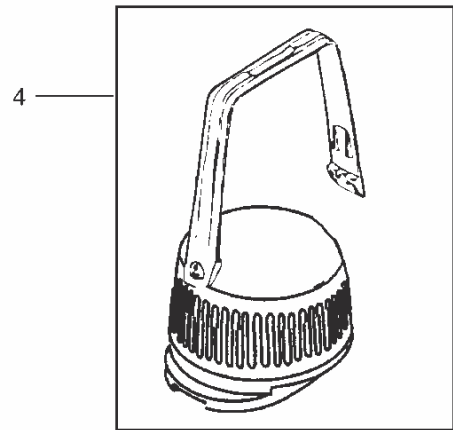

Pos.	Product no	QTY	Description	Notes
01	11731003	1	EXHAUST FILTER KIT WO.	
02	21738000	1	FILTER ELEMENT HEPA GS/GM KIT	
03	21739000	1	FILTER ELEMENT ULPA GS/GM KIT	
04	11750703	1	SOUND SUPPRESSOR FOR	[1]
04A	21750900	1	Sound Cartridge	[2]
05	11562000	1	BLOWING COUPLING GS/GM80 BLACK	
09	22383900	1	BASE FOR FILTER KIT	
10	147 1138 500	1	GM 80 HANDLE KIT	

Part Notes:

1. [1] - GUARANTEE DATE EXPIRED
   [2] - KIT 22384100 OR 11750703