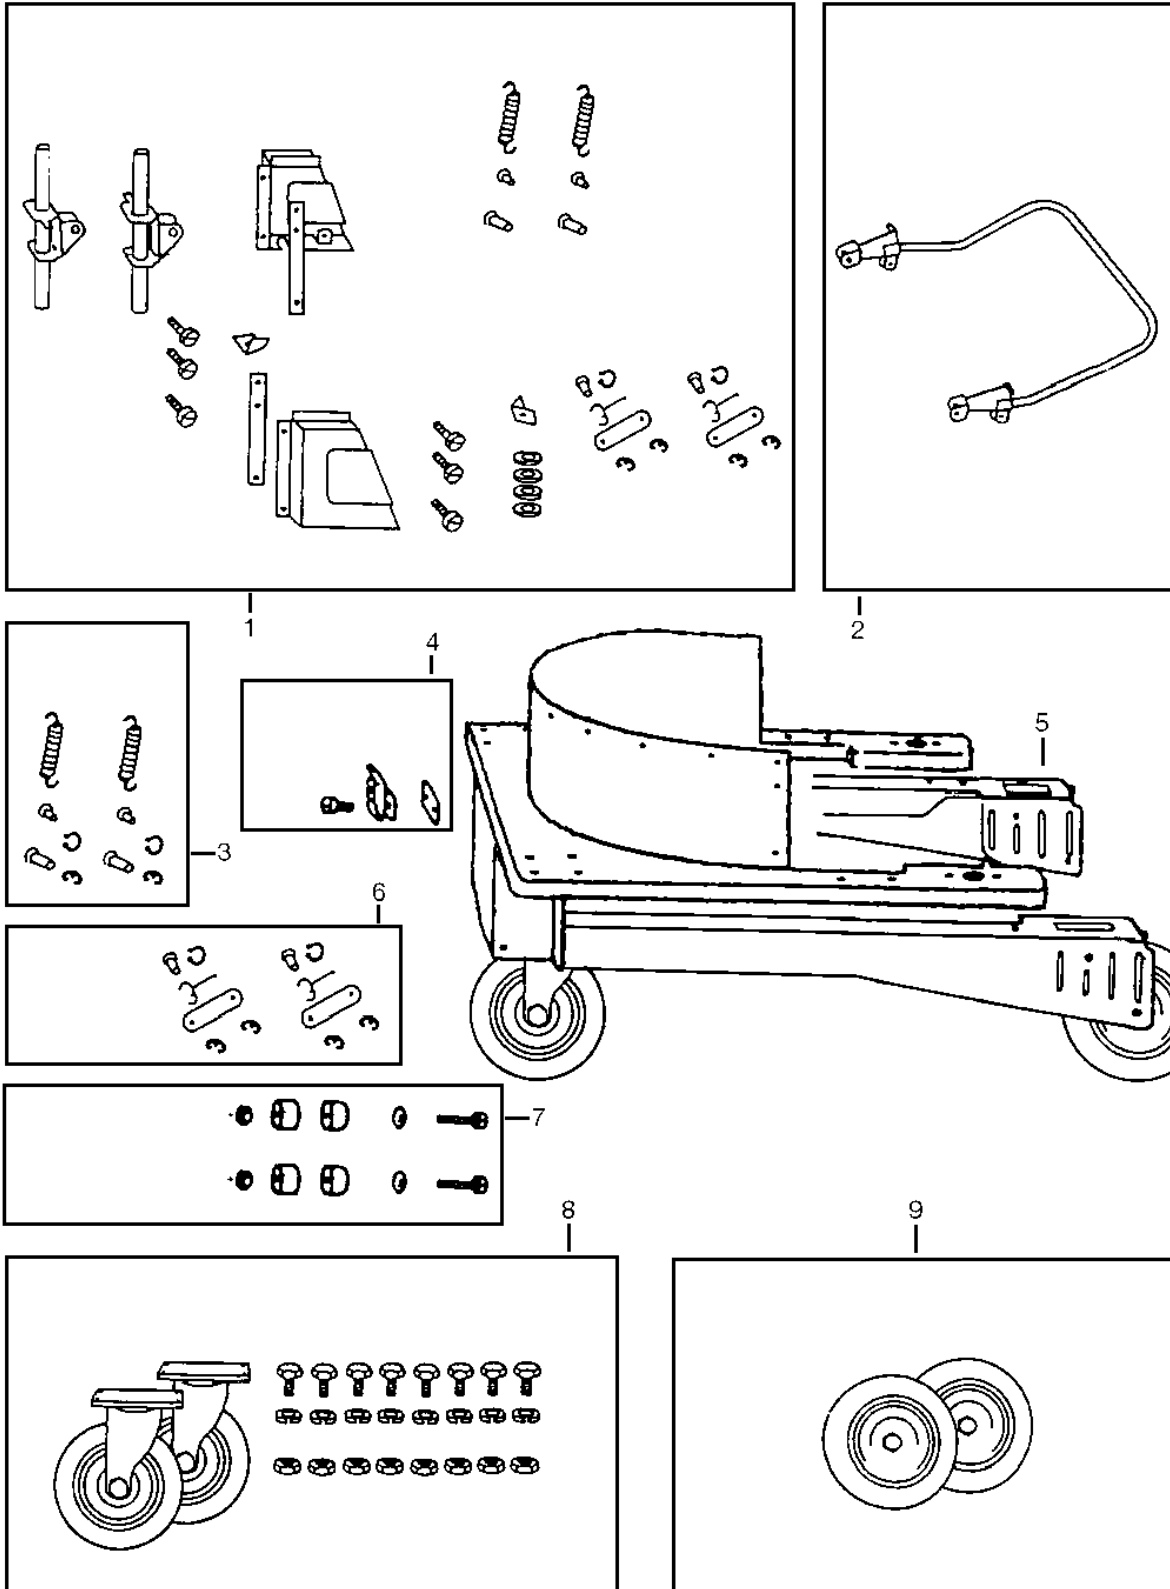

Resource notes:

Pos.	Product no	QTY	Description	Notes
01	22396500	1	LIFTING GEAR 83/X33	[1]
02	22399600	1	LEG	[1]
03	22386600	1	SPRING F. LIFT	[2]
04	32211000	1	CATCHES	[1]
05	22400700	1	GS/M Bottom Chassis	[2]
06	22386700	1	KNEE JOINT	[3]
07	22396700	1	RUBBER BUFFER	[3]
08	22396600	1	JOCKEY WHEEL COMPLETE	[4]
09	22397300	1	WHEEL COMPLETE	

Part Notes:

- [1] - NO MORE AVAILABLE
- [2] - No replacement for part
- [3] - CONTACT PM IN ZOCCA
- [4] - GUARANTEE PERIOD EXPIRED