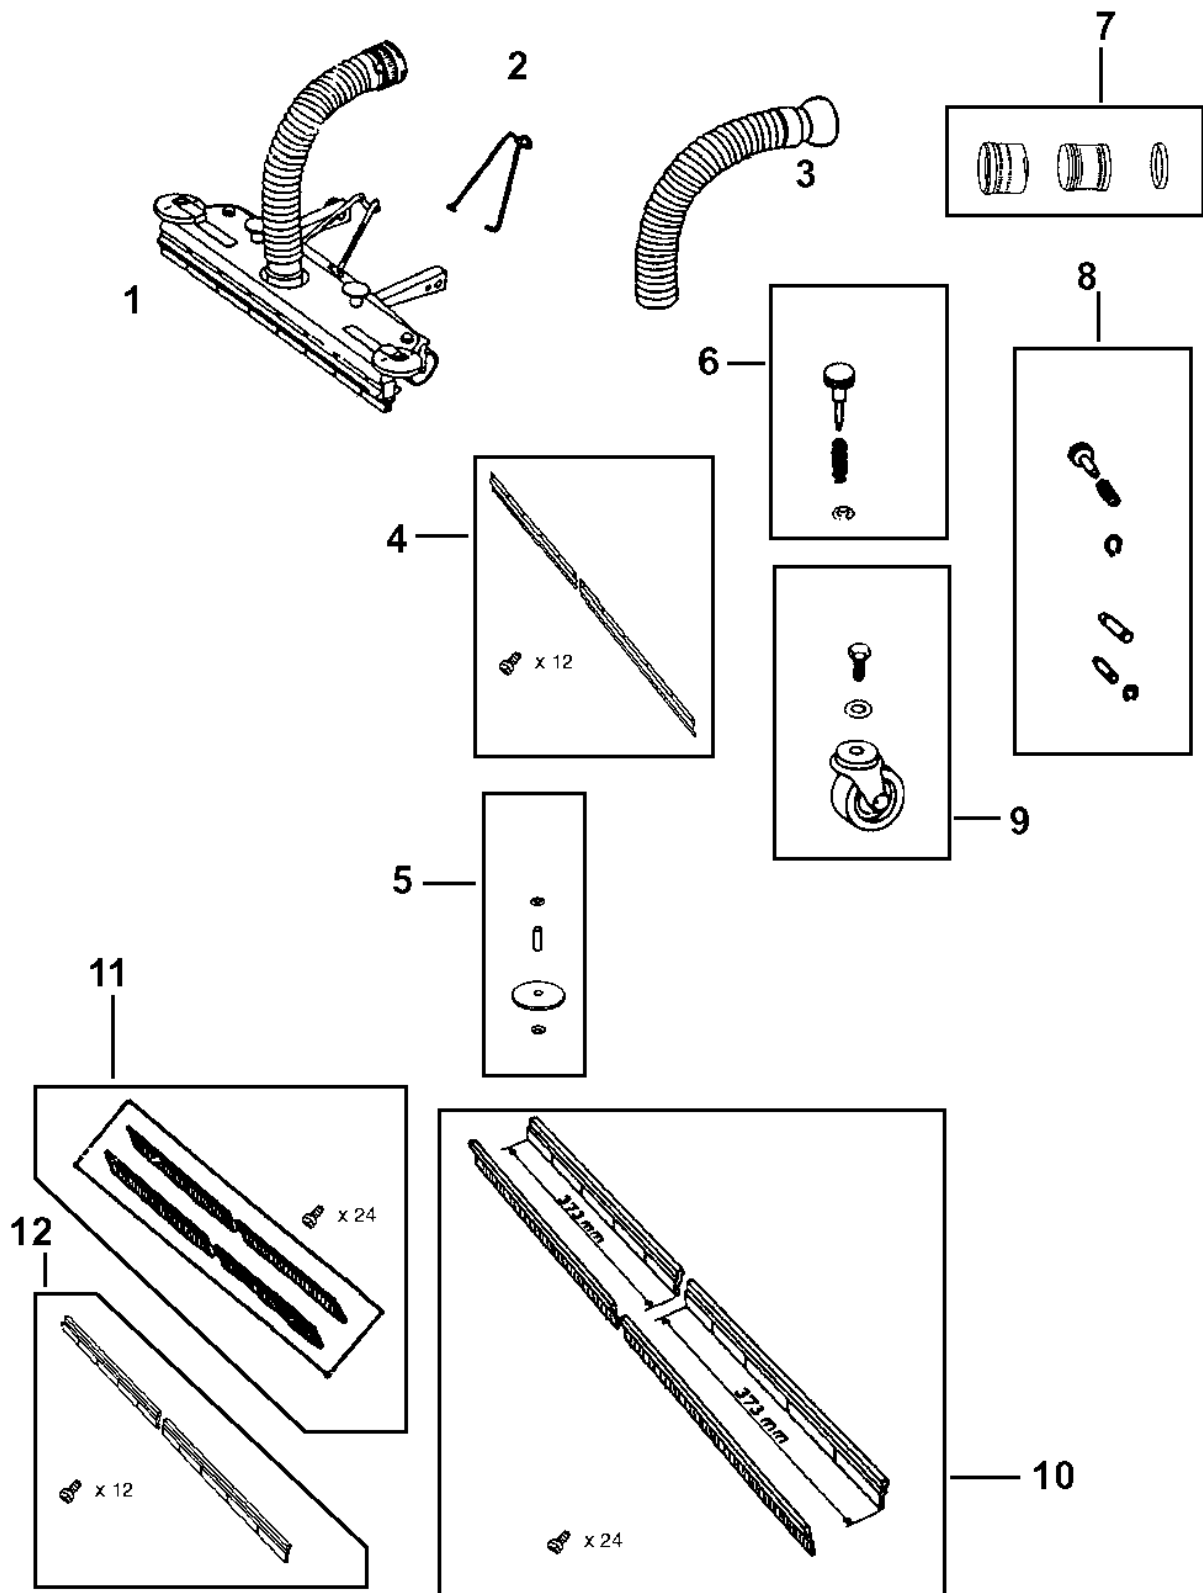

Resource notes:

Pos.	Product no	QTY	Description	Notes
01	12294600	1	NOZZLE 750mm 2BRUSH-2RUB	[1]
01	11372900	1	NOZZLE FOR CONTAINER 750MM	
02	71355100	1	BRACKET FOR NOZZEL 750MM	
03	61732900	1	HOSE FRONT-MOUNT 570MM	
04	22402800	1	TWO BRUSH LIP HOLDERS	[2]
05	22386800	1	Kit Bumper Wheel for	[3]
06	22384600	1	RETAINING SCREW FOR NOZZLE	
07	22344200	1	SLEEVE	
08	22386900	1	PARTS FOR NOZZLE KIT. E.G. 11	[2]
09	22384800	1	KIT WHEEL NOZZLE CARRIAGE FR	
10	22295400	1	BRUSH+LIPS 373MM FOR 750MM 2+2	
11	21669600	1	BRUSH SET 4 PCS KIT	
12	22402900	1	RUBBER LIPS 373MM FOR NOZZ.N.7	

Part Notes:

- [1] - Nilfisk-CFM Acc. Program
- [2] - CLOSED WHEN STOCK EMPTY
- [3] - CONTACT PM IN ZOCCA