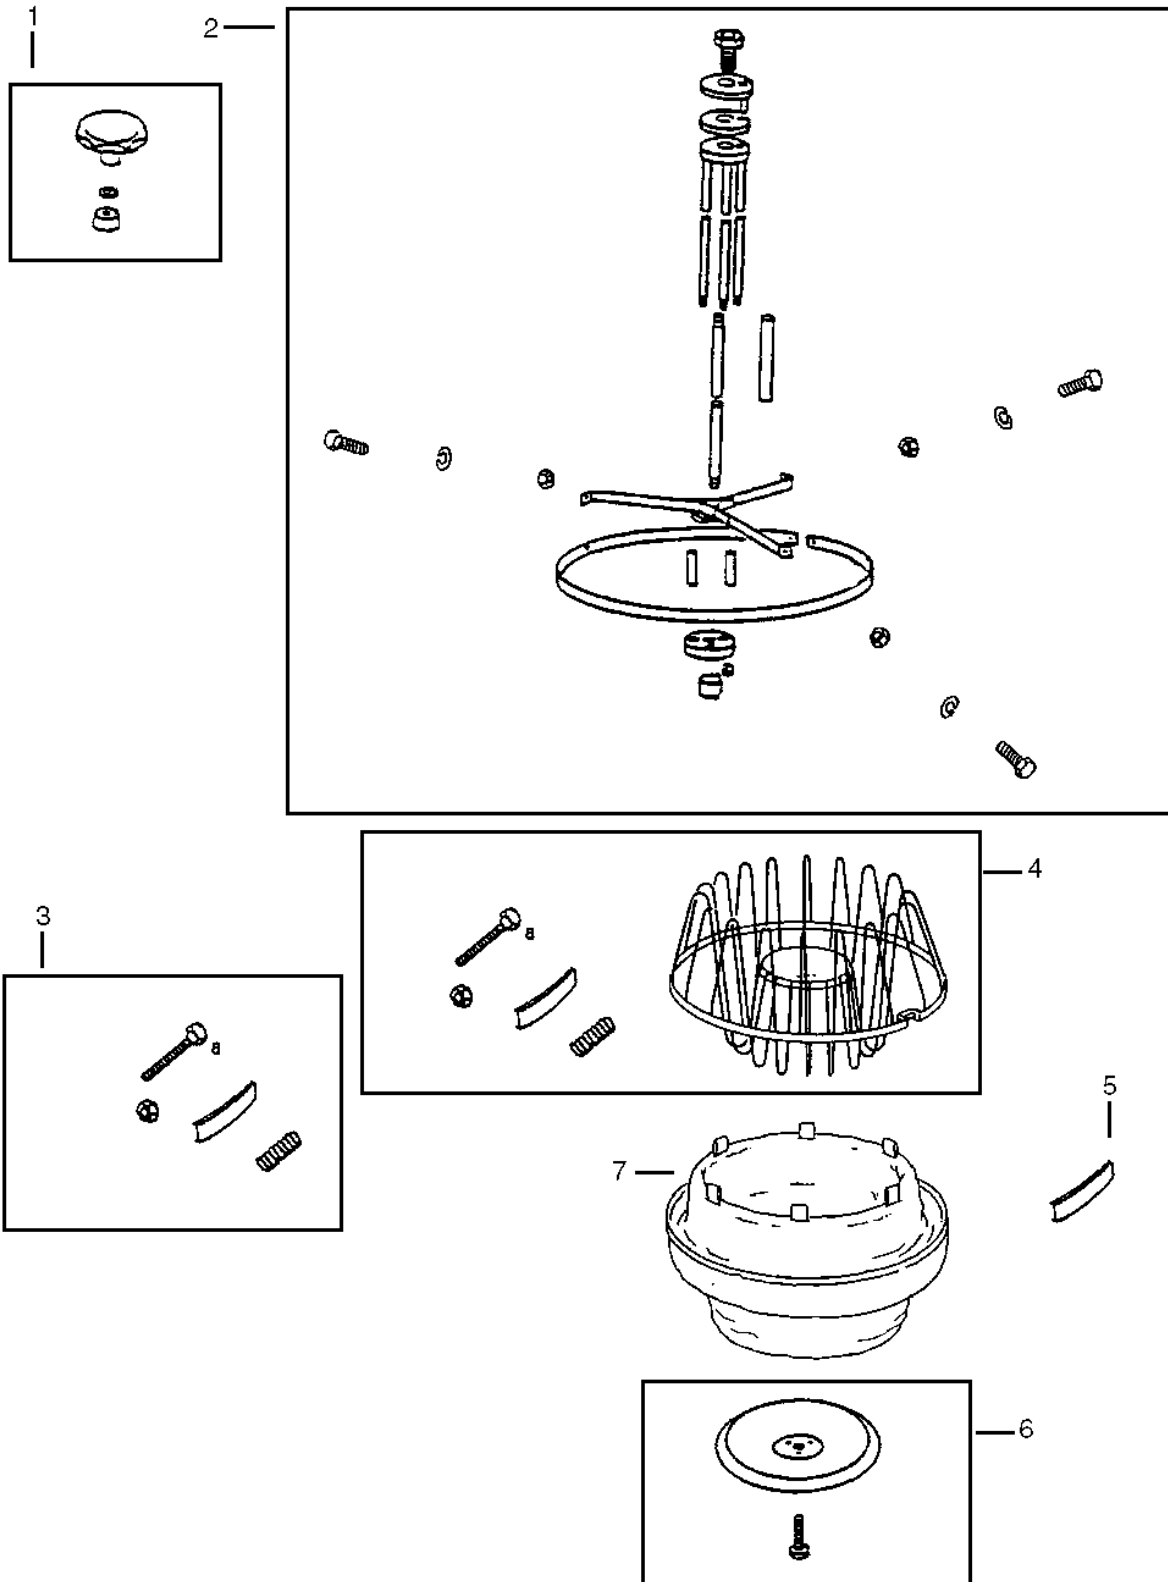

Part Notes:

[1] - FOR FIXING THE HANDLE

Resource notes:

Pos.	Product no	QTY	Description	Notes
01	22396100	1	CLOSURES FOR MOTOR KIT	[1]
02	22396300	1	BRACKET WITH SCREWS	[2]
03	22396200	1	HANDLE ARR. FOR 83/X33	[2]
04	81596400	1	TOP SEAL	[2]
05	21550500	1	COVER WITH LIDS GS/GM83	[3]
06	22357700	1	KIT 83-INLET 50 MM	[1]
07	22396400	1	CONVERSION SET INLAY 100/50MM	[4]
08	71712801	1	DEFLECTOR IN SS	
09	32210400	1	HOLDER HANDLE KIT SET	[5]
10	71465700	1	SEALING RING ON FILTER HOLDER	
11	21550400	1	Bucket GS83	[3]
12	22305500	1	DISTRIBUTOR BOX SERVICE KIT	[2]
13	22386500	1	BAYONET RING FOR INLET 50MM	
14	22402400	1	PLUG	[3]
15	81853200	1	DEFLECTOR FOR 70MM	[2]
16	22402300	1	INLET @50/@70MM	[4]
17	22402300	1	INLET @50/@70MM	[4]

Part Notes:

- [1] - CONTACT PM IN ZOCCA
- [2] - GUARANTEE DATE EXPIRED
- [3] - No replacement for part
- [4] - CLOSED WHEN STOCK EMPTY
- [5] - NO LONGER AVAILABLE

Pos.	Product no	QTY	Description	Notes
01	22396801	1	SHAKER KNOB WITH NIPPLE KIT	
02	22396900	1	SHAKERSYSTEM COMPLETE	[1]
03	22397100	1	FILTER EXPANDER COMPLETE	[1]
04	22400600	1	FILTER FRAME 1. 43M2	[1]
05	71613800	1	Clamp GS82 filter assy	[2]
06	22397000	1	FILTER PLATE	[3]
07	61390600	1	FILTER COTTON 1.43M2	[4]
07	62048300	1	FILTER GORE TEX NO-STAT. 1.43M2	[5]
07	82243400	1	NOMEX FILTER	[4]
07	61909900	1	FILTER GORE TEX 1.43M2	[3]