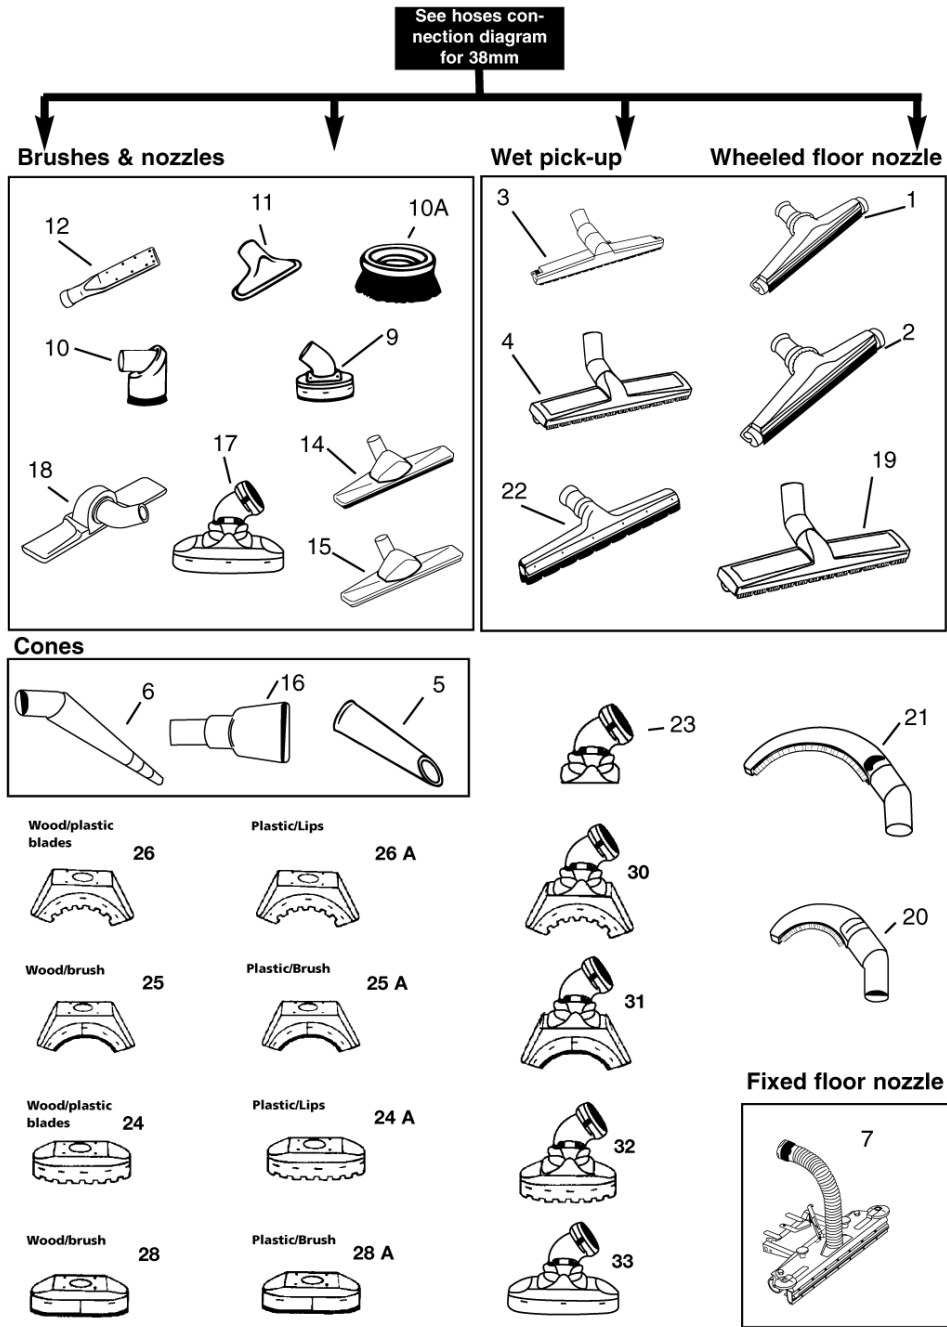

Cords and plugs			
Regional use	Voltage	Plug type	
EU	250		
UK	250		
USA/CAN Grounded	120		

With GM/GS motors:

3. With GTE motors:

Resource notes:

Pos.	Product no	QTY	Description	Notes
01	31597000	1	LEDNING 20M	[1]
01	82203700	1	CORD UK 10M H05VV-F2X1.5	[2]
01	93702514	1		
01	11746610	1	CORD UK-PLUG 10M 2X1.0	[3]
01	93702091	1	10,08M SJO AWG 14/3	[3]
01	82203800	1	POWER CABLE UK 10M - 2X2.5	[3]
01	22305000	1	PLUG US/CAN GROUNDED	
01	22304900	1	PLUG EU 16A/250V	[4]
01	93702513	1	10,08M GKSO 2X2,5	[5]
01	93701511	1	10,08M H05VV-F2X1,5	[3]
01	93702006	1	10,08M SJO AWG 12/2	[3]
01	93702005	1	10,08M SJO AWG 12/3	[3]
01	31644410	1	10.08M H05VV-F2X1.5	[3]
01	22305100	1	PLUG EU 10A/250V	[3]
02	31529012	1	CORD 600-PLUG 450MM	[6]
03	31529017	1	CORD 710-PLUG 450MM	[3]
04	31323423	1	Flex 450mm GTE	[6]
05	31529014	1	CORD 600-PLUG 450MM	[3]
05	31529012	1	CORD 600-PLUG 450MM	[6]
06	31529017	1	CORD 710-PLUG 450MM	[3]
07	31529015	1	450MM 3X1.0 CON./NO PLUG	[3]
08	81366801	1	PLUG DK EARTHED	[7]

Part Notes:

- [1] - 30MTR 21584900 EU/GS PLUG
- [2] - STOCK COVERS GUARANTEE
- [3] - GUARANTEE DATE EXPIRED
- [4] - NO REPL. FROM SUPPLIER
- [5] - CORD 10M - 2X2.5 RUBBER EU
GUARANTEE DATE EXPIRED
- [6] - CLOSED BY VENDOR
- [7] - NO MORE AVAILABLE