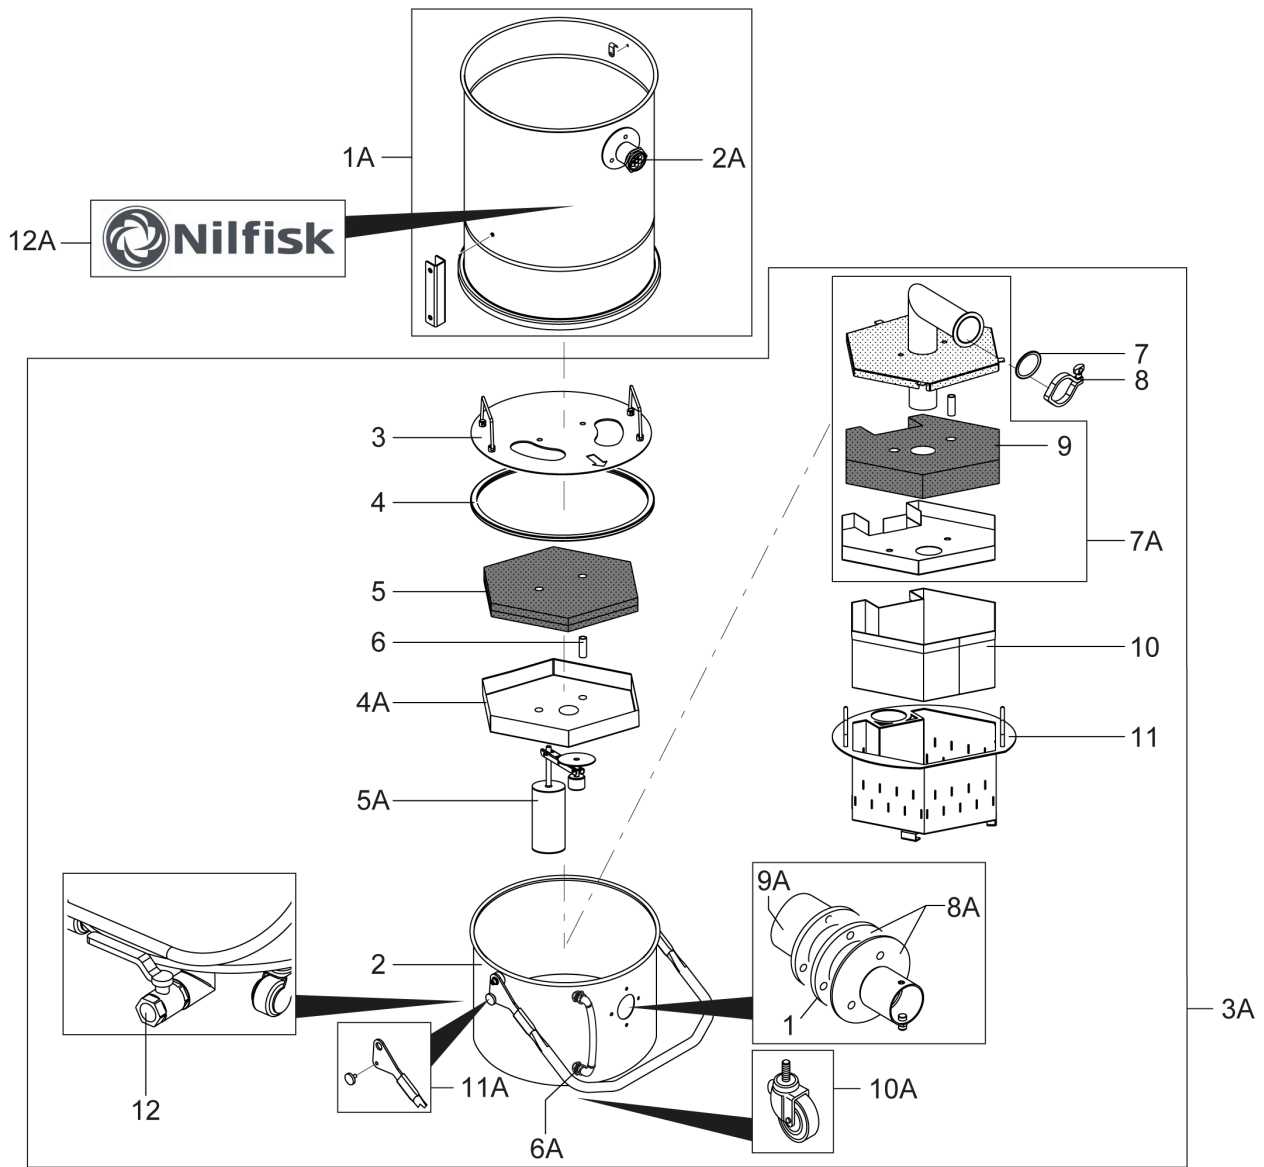

Pos.	Product no	QTY	Description	Notes
1	Z8 17005	1	INLET SEAL D50	
2	4083000888	1	CONTAINER D400X300 SS LIQUID KIT VHS110	
3	4081200663	1	DISCO PORTA GUARNIZIONE D400 INOX	
4	4081701400	1	GASKET OIL TIGHT D350	
5	4081701569	2	DISK FOR HEX. POLYUR.FIL. 20PPI H15 FLAR	
6	4081400956	2	DISTANZIALE PER PAD IMMERS.SEP.INOX H23	
7	4084001363	1	SEAL CLAMP 2" VITON	
8	Z58 40135	1	COLLAR CLAMP 2	[1]
9	4081701568	1	DISK FOR HEX. POLYUR. FIL. 20 PPI H50	
10	4081701571	1	FILTER SLIME 100 M.D400 I.S.BUTTONHOLES	
11	4083001026	1	COLLECTING BASKET HOLE IMM. S. D400 SS	
12	Z8 40222	1	BALLCOCK 1 MF	
1A	4056000939	1	I.S. COMPLETE FILTER CHAMBER KIT D400 SS	
2A	4056000940	1	I.S. VALVE AIR VENT KIT 1' 1/2	
3A	4056000936	1	KIT IMM.SEPARATOR D.400 FLOATER	
4A	4089101085	1	COMPL. PLATE FLOATER HOLDER KIT SS IS	
5A	4056000941	1	I.S. FLOATER KIT D70 SS	
6A	4056000942	1	I.S. LEVEL CONTROL KIT	
7A	4089101084	1	COMPL.CLOSURE W.DEFLECTOR KIT SS IS 2021	
8A	4089101020	1	KIT INLET D50 FOR ATEX COMPLETE	
9A	4081200628	1		
10A	4089100788	1	KIT WHEEL CONTAINER MOD.VHS	
11A	4089100795	1	KIT HANDLE FOR CONTAINER SS MOD.VHS	
12A	4089100790	1	LABELS KIT MOD.VHS	

Part Notes:

[1] - CONTACT PM IN ZOCCA