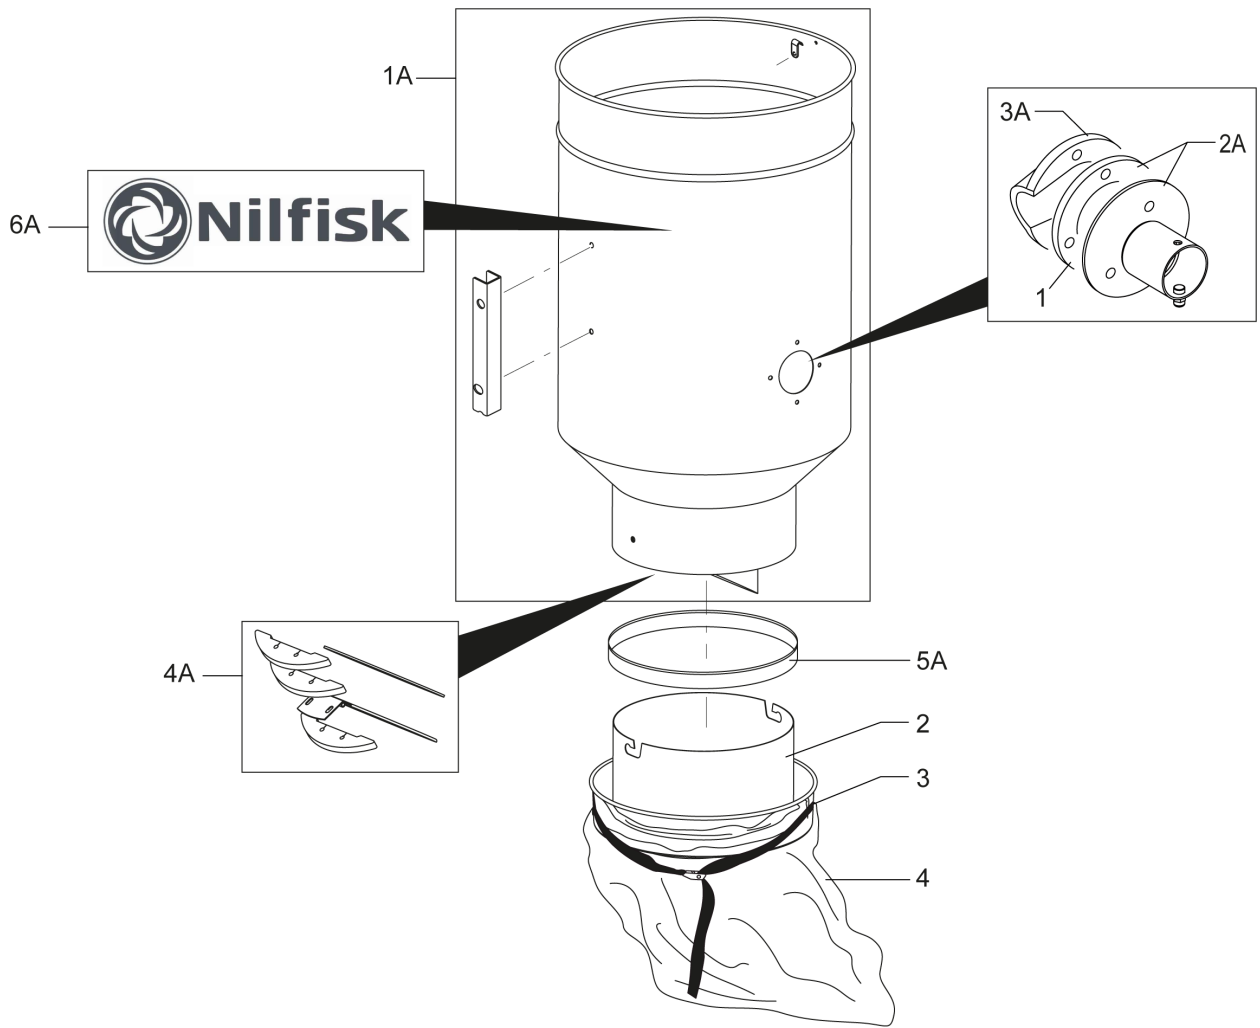

Pos.	Product no	QTY	Description	Notes
1	Z8 17005	1	INLET SEAL D50	
2	4083101408	1	PORTASACCO D355 ZINCATO LONGOPAC	
2	4083101736	1	PORTASACCO D355 LONGOPAC INOX	
3	4084000955	2	BLACK BRACKET LONGOPAC 1100 X 20 X	
4	4084001470	1	LONGOPAC 4 X 20 M MEGA STRONG PINK ANT.	
1A	4089101143	1	HOPPER KIT SS/R7001 VHS110 ATEX	
1A	4089101145	1	HOPPER KIT SS VHS110	
2A	4089101020	1	KIT INLET D50 FOR ATEX COMPLETE	
3A	4089100814	1	DEFLECTOR KIT D50 MOD.VHS CR	
4A	4089101144	1	CLAPET CLOSING KIT VHS110 ATEX	
4A	4089101146	1	SS CLAPET CLOSING KIT VHS110	
5A	4089100872	1	KIT ADHESIVE SEAL 25X3	
6A	4089100790	1	LABELS KIT MOD.VHS