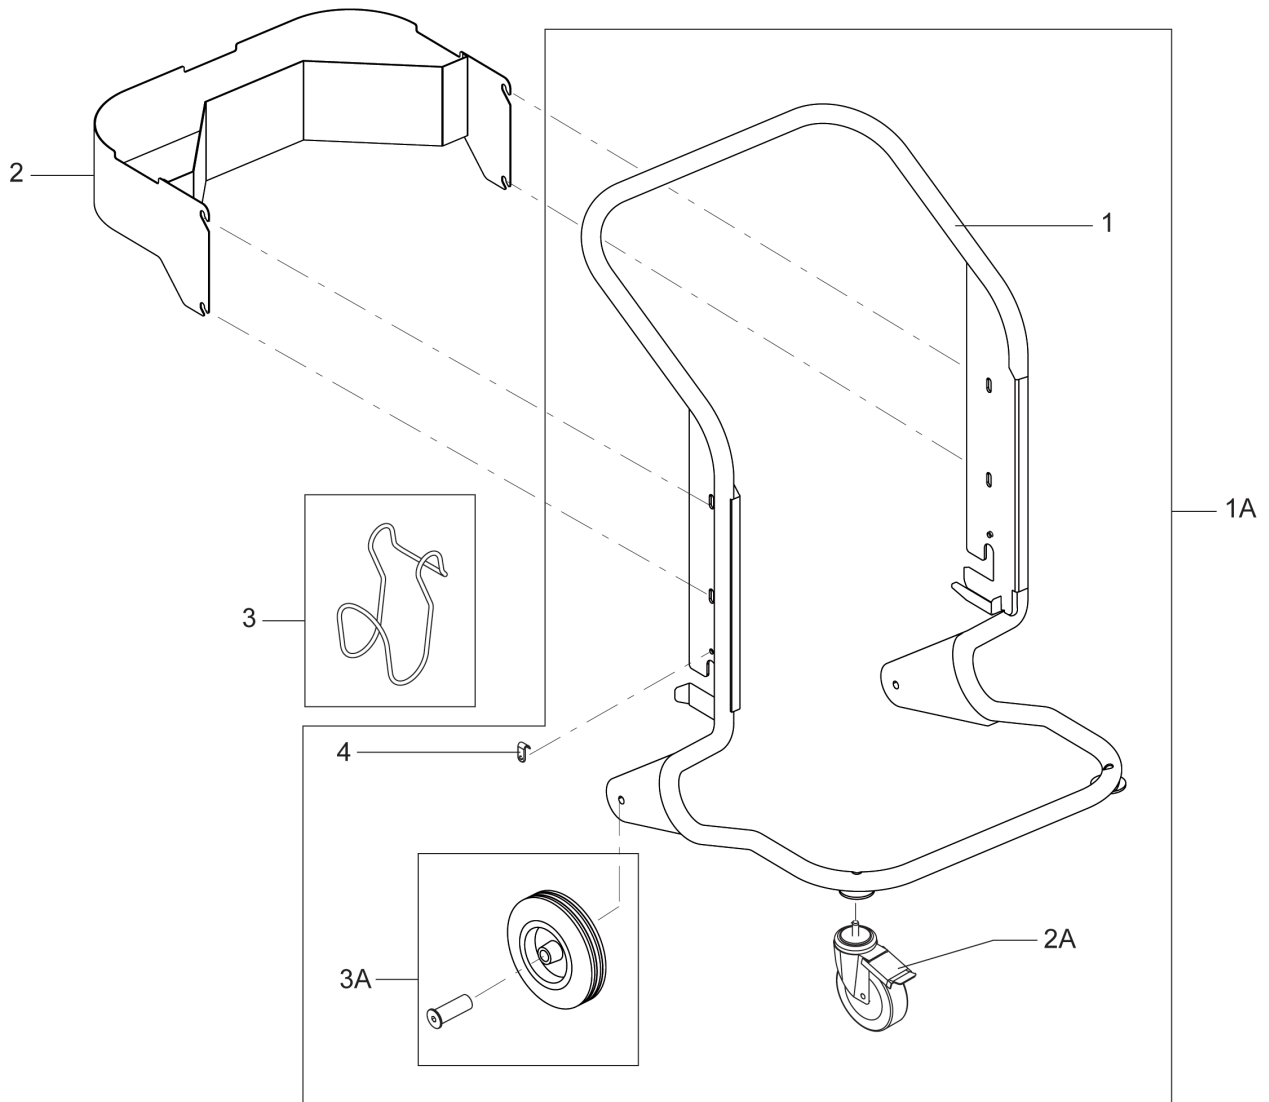

PARTS LIST

2023.10.19

TABLE OF CONTENTS

L233 - 1 - TROLLEY	1
L233 - 2 - LP TROLLEY	3
L233 - 3 - CONTAINER	5
L233 - 4 - SBS CONTAINER	7
L233 - 5 - LP CONTAINER	9
L233 - 6 - PBS CONTAINER	11
L233 - 7 - L CONTAINER	13
L233 - 8 - IS CONTAINER	15
L233 - 9 - FILTER	17
L233 - 10 - AU/H FILTER	19
L233 - 11 - SUCTION UNIT	21
L233 - 12 - SUCTION UNIT	23
L233 - 13 - SA UNIT	25

Pos.	Product no	QTY	Description	Notes
1	4083600849	1	TROLLEY VHS110 RAL 7016	
1	4083600860	1	TROLLEY VHS110 RAL SS	
1	4083600888	1	CARRELLO VHS110 INOX 316L	
2	4081601059	1	ACCESSORIES BASKET FOR VHS120	
2	4081601096	1	ACCESSORIES BASKET FOR VHS120 SS	
3	82219800	1	BRACKET FOR CORD RELEASE	
3	4081600745	1	BRACKET FOR CORD RELEASE SS	
4	Z8 39981	1	FAIRLEAD RUBBERISED D16	[1]
1A	4083600866	1	TROLLEY COMPLETE WHEEL ANTISTATIC	
1A	4083600867	1	TROLLEY COMPLETE SS WHEEL ANTISTATIC	
1A	4083600889	1		
2A	4089100785	2	KIT PIVOTTING WHEEL D100 MOD.VHS	
3A	4089100786	2	FIX WHEEL KIT MOD.VHS	
3A	4089101005	2	FIX WHEEL KIT MOD.VHS SS	

Part Notes:

[1] - CONTACT PM IN ZOCCA

Pos.	Product no	QTY	Description	Notes
1	4083600912	1		
1	4083600933	1	CARRELLO MONOFASE VHS120 M-H INOX	
2	4081601059	1	ACCESSORIES BASKET FOR VHS120	
2	4081601096	1	ACCESSORIES BASKET FOR VHS120 SS	
3	82219800	1	BRACKET FOR CORD RELEASE	
3	4081600745	1	BRACKET FOR CORD RELEASE SS	
1A	4089100785	2	KIT PIVOTTING WHEEL D100 MOD.VHS	
2A	4089100190	2	D.200 FIX ANTISTATIC CASTOR KIT	