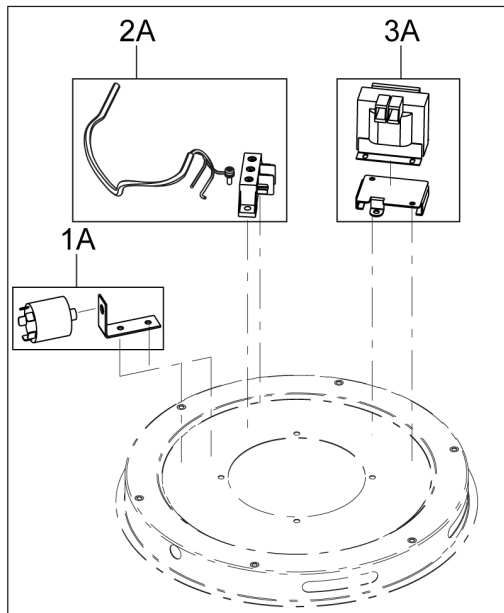

Pos.	Product no	QTY	Description	Notes
1	4081600978	1	BRUSHLESS MOTOR HOLDER D400	[1]
2	4081400850	4		
3	4081600976	1	MOTOR SUPPORT VHS110	
1A	4089100799	1	KIT FILTER INTERFERENCE MOD.VHS	
2A	4089100801	1	KIT CABLE MOTOR MOD.VHS V230	
2A	4089100808	1	KIT CABLE MOTOR MOD.VHS V110	
3A	4089100806	1	KIT REACTOR MOD.VHS110 C2D2	
4A	4089100800	1	KIT MOTOR MOD.VHS V230	
4A	4089100807	1	KIT MOTOR MOD.VHS V110	
5A	4089100819	1	KIT JOINT HEAD MOD.VHS110	
6A	4089101029	1	SOUND-PROOF VHS110 KIT	

Part Notes:

[1] - CONTACT PM IN ZOCCA