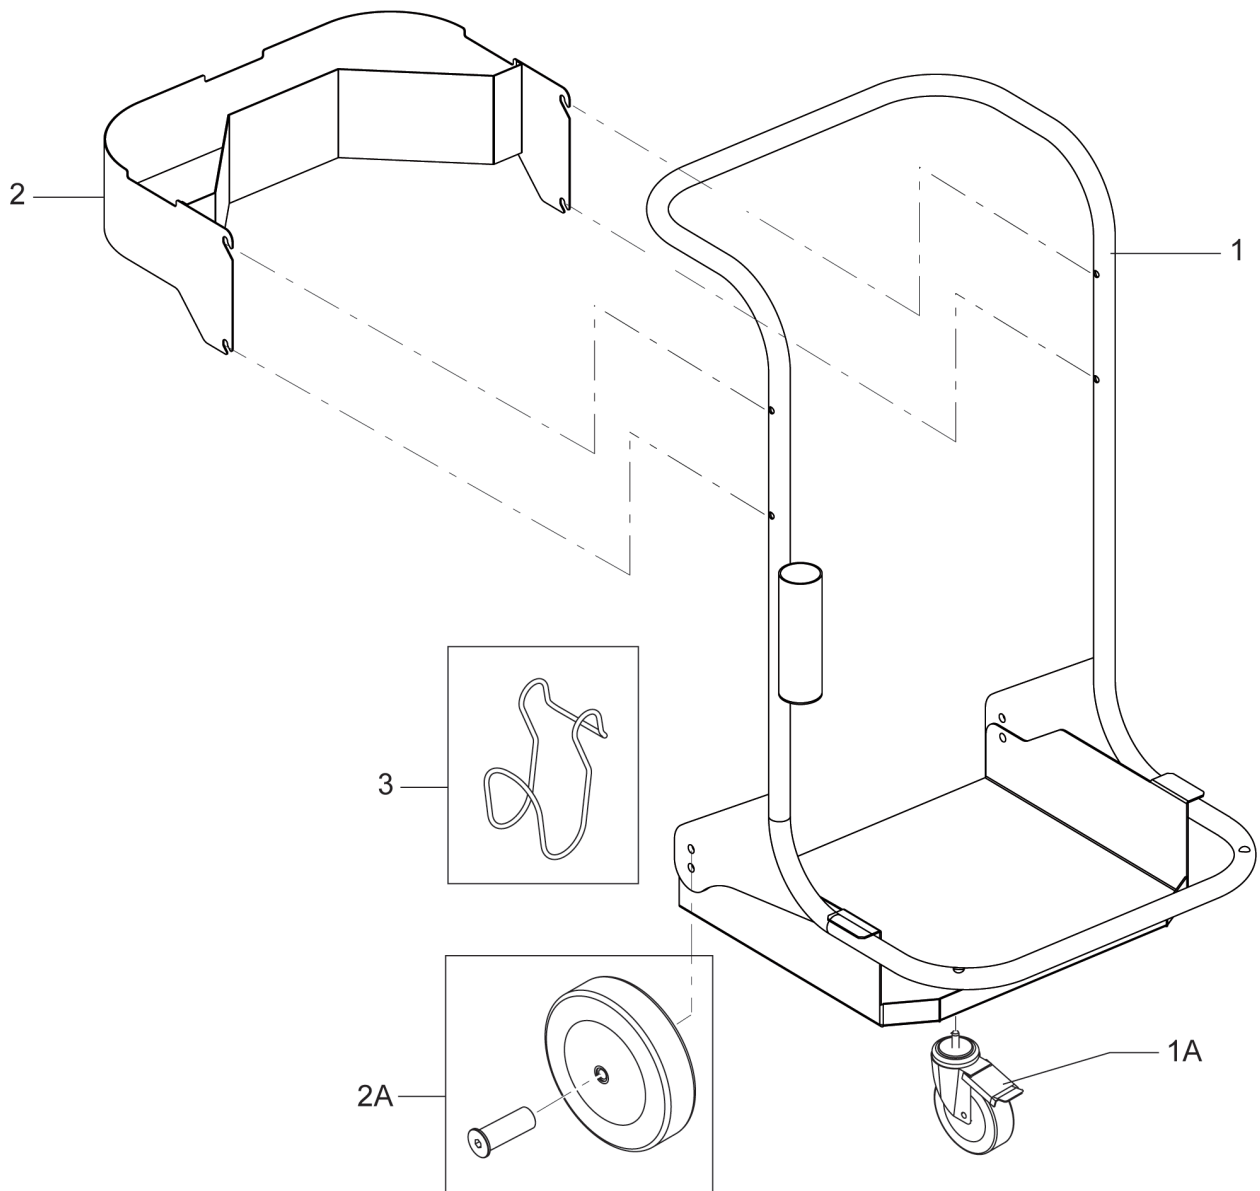

Pos.	Product no	QTY	Description	Notes
1	4083600912	1		
1	4083600933	1	CARRELLO MONOFASE VHS120 M-H INOX	
2	4081601059	1	ACCESSORIES BASKET FOR VHS120	
2	4081601096	1	ACCESSORIES BASKET FOR VHS120 SS	
3	82219800	1	BRACKET FOR CORD RELEASE	
3	4081600745	1	BRACKET FOR CORD RELEASE SS	
1A	4089100785	2	KIT PIVOTTING WHEEL D100 MOD.VHS	
2A	4089100190	2	D.200 FIX ANTISTATIC CASTOR KIT