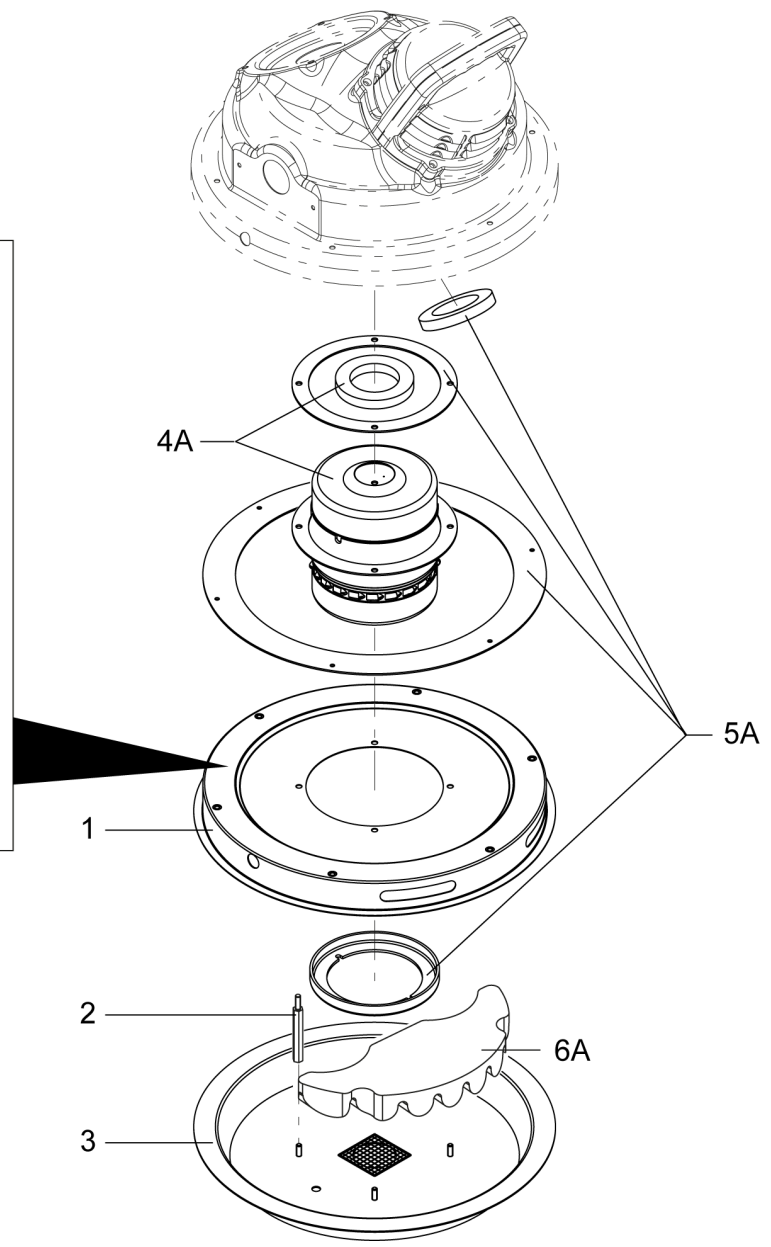

Pos.	Product no	QTY	Description	Notes
1	4081600978	1	BRUSHLESS MOTOR HOLDER D400	[1]
2	4081400850	4		
3	4081600976	1	MOTOR SUPPORT VHS110	
1A	4089100799	1	KIT FILTER INTERFERENCE MOD.VHS	
2A	4089100801	1	KIT CABLE MOTOR MOD.VHS V230	
2A	4089100808	1	KIT CABLE MOTOR MOD.VHS V110	
3A	4089100806	1	KIT REACTOR MOD.VHS110 C2D2	
4A	4089100800	1	KIT MOTOR MOD.VHS V230	
4A	4089100807	1	KIT MOTOR MOD.VHS V110	
5A	4089100819	1	KIT JOINT HEAD MOD.VHS110	
6A	4089101029	1	SOUND-PROOF VHS110 KIT	

Part Notes:

[1] - CONTACT PM IN ZOCCA