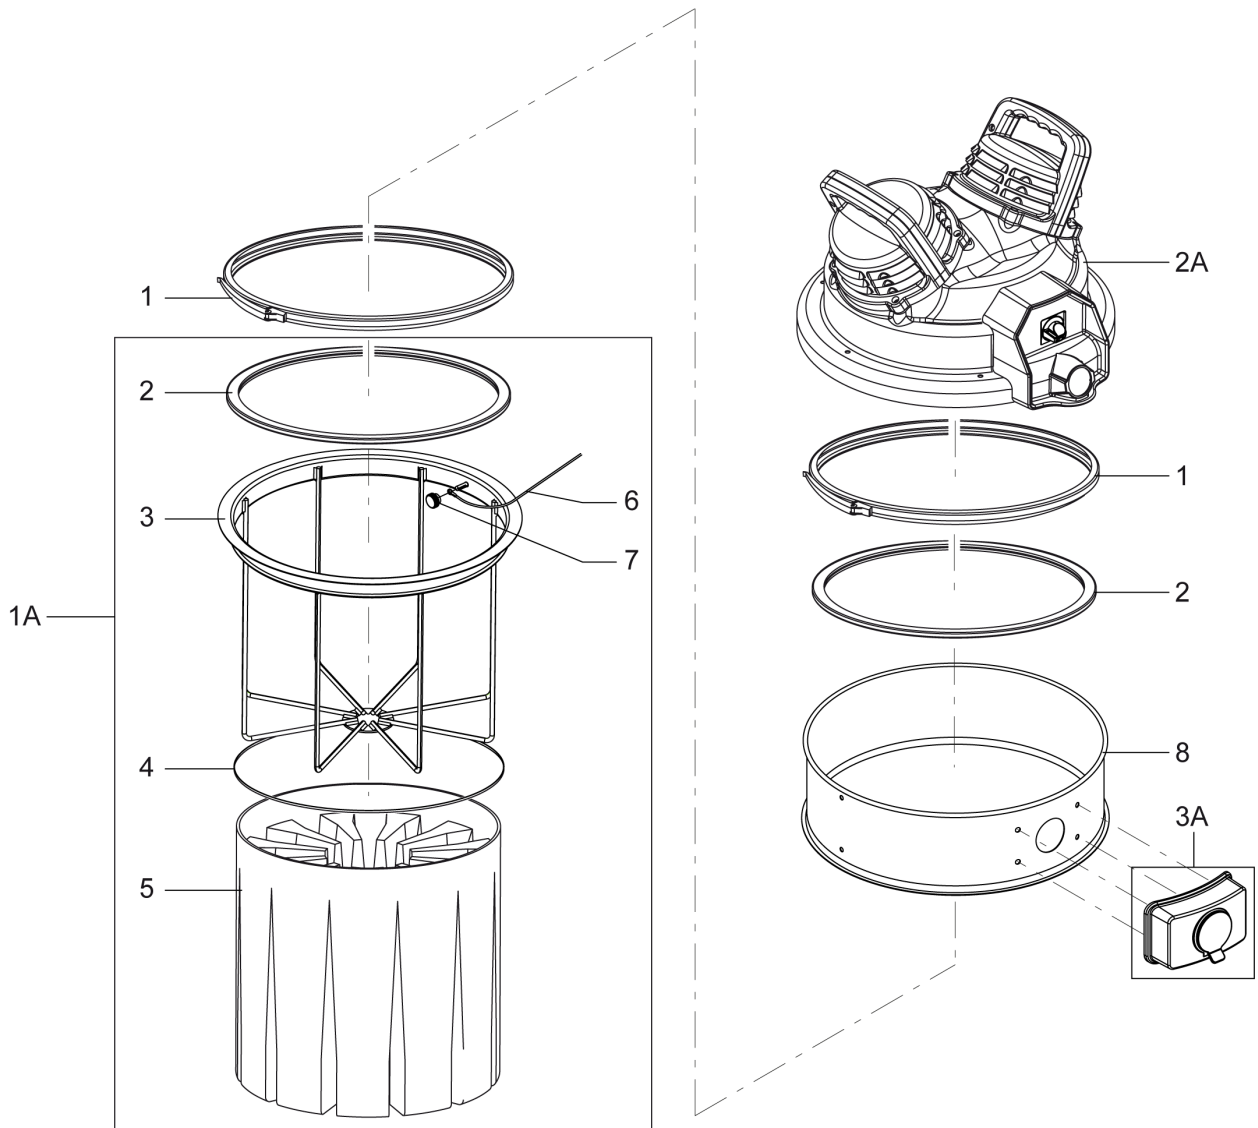

Pos.	Product no	QTY	Description	Notes
1	4083600861	2	BAND LOCK D400 FE	
1	4083600862	2	BAND LOCK D400 NIPLOY	
2	Z8 17025	1	FILTER SEAL D360 BLACK	
2	Z8 17125	1	FILTER SEAL D360 SILIC.	
3	4083300426	1	FILTER HOLDER CAGE D400 8 ELEMENTS FE	
3	4083300427	1	FILTER HOLDER CAGE D400 8 ELEMENTS SS	
3	4083300440	1	GABBIA PORTAFILTRO D400 8 ELEM.INOX 316L	
4	4084001291	1	FILTER BLOCK TIE D400	
4	4081801386	1	FILTER BLOCK TIE D400 SS AISI304	
5	4081701208	1	STAR FILTER D400 ANTISTATIC	
5	4081701218	1	STAR FILTER D400 ANTISTATIC M-CLASS	
5	4081701417	1	STAR FILTER D400 PTFE ANTIST EPIT 8POCKE	
6	Z8 39668	1	CABLE EARTH MM 500	
6	Z8 39669	1	CABLE EARTH MM 700	
7	Z8 40191	1	KNOB D40 M6 THROUGH	
8	4081100185	1	clapet extension	
8	4081100186	1	CLAPET FILT. CHAMB. EXTENSION D400 SS	
8	4081100191	1	LATERALE D400 X CLAPET VHS110 INOX 316L	
1A	4083300431	1		
1A	4083300432	1		
1A	4083300442	1	STAR FILTER COMP.D400 ANTISTATIC CAT. M	
1A	4083300459	1		
1A	4083300461	1	D400 ant. PTFE star filter kit	
2A	4089100916	1	KIT COMPLETE HEAD M.VHS110 Z22	
2A	4085300396	1	TESTATA COMPLETA VHS110 230V INOX Z22	
2A	4085300397	1	TESTATA COMPLETA VHS110 110V Z22 UK	
2A	4085300415	1	TESTATA COMPLETA VHS110 INOX 110V Z22 UK	
3A	4089100791	1	KIT CLAPET MOD.VHS