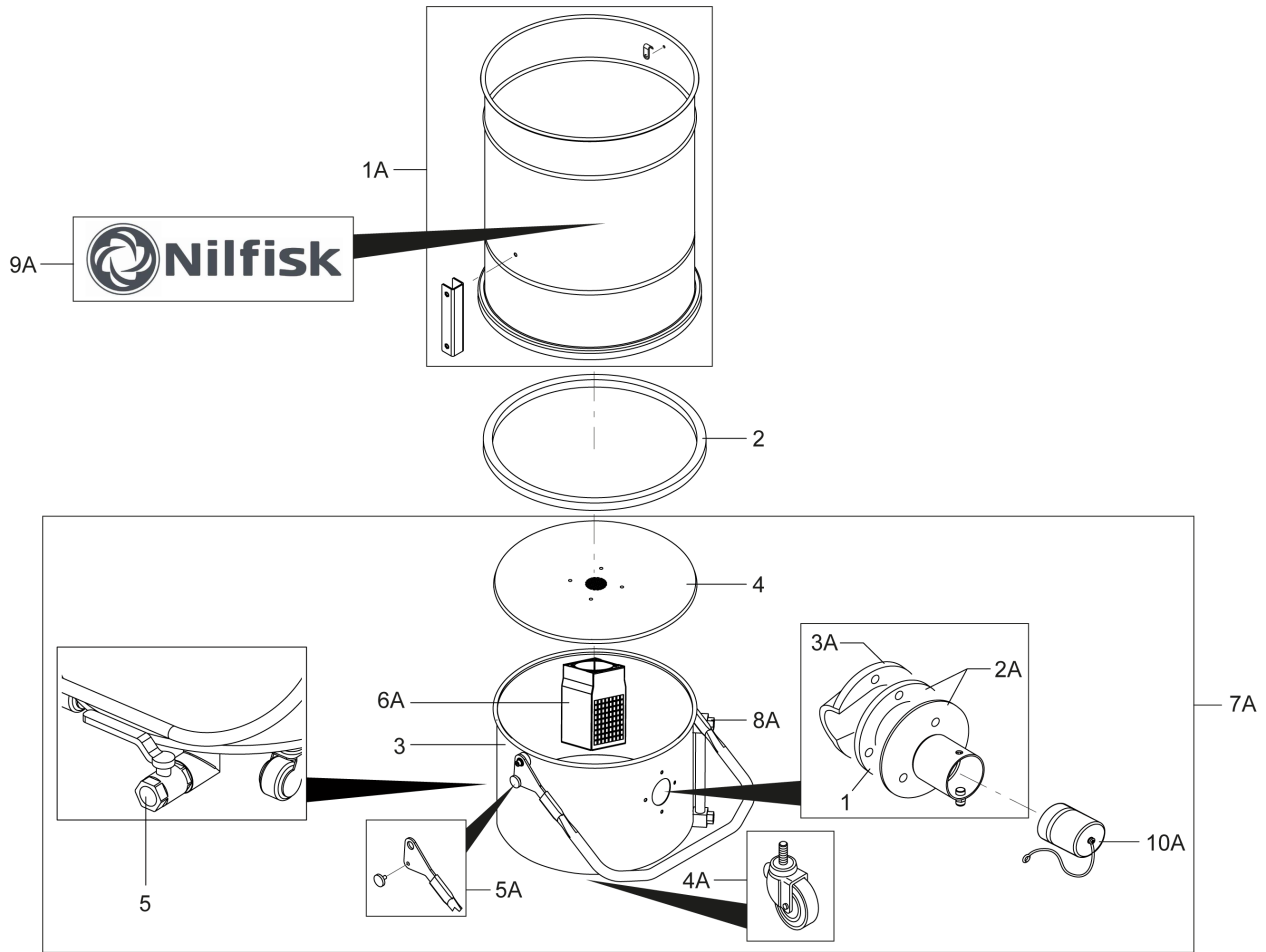

Pos.	Product no	QTY	Description	Notes
1	Z8 17005	1	INLET SEAL D50	
2	4081100183	1	JOINT RING GASKET D400	
2	4081701238	1	FILTER SILICONE SEAL D390 VHS110	
3	4083000888	1	CONTAINER D400X300 SS LIQUID KIT VHS110	
4	4081200604	1	FLOAT CAGE HOLDER DISC VHS110 SS	
5	Z8 40222	1	BALLCOCK 1 MF	
1A	4089101007	1	FILTER CHAMBER NO HOLE KIT	
2A	4089101020	1	KIT INLET D50 FOR ATEX COMPLETE	
3A	Z8 12404	1	SS DEFLECTOR D50 A15EXP 118EXP	[1]
4A	4089100788	1	KIT WHEEL CONTAINER MOD.VHS	
5A	4089100789	1	KIT HANDLE FOR CONTAINER MOD.VHS	
5A	4089100795	1	KIT HANDLE FOR CONTAINER SS MOD.VHS	
5A	4081801406	1	MANICO PER CONT. L35 VHS110 INOX 316L	
6A	4089100852	1	KIT FLOAT MOD.VHS	
7A	4056000897	1		
7A	4056000841	1	LIQUID KIT VHS110 ATEX	
8A	4089101021	1	KIT LEVEL CONTROL IS D400	
9A	4089100790	1	LABELS KIT MOD.VHS	
10A	4072000414	1	PLUG FOR INLET D50 SS ATEX COMPLETE	

Part Notes:

[1] - SEE SM-SP-007