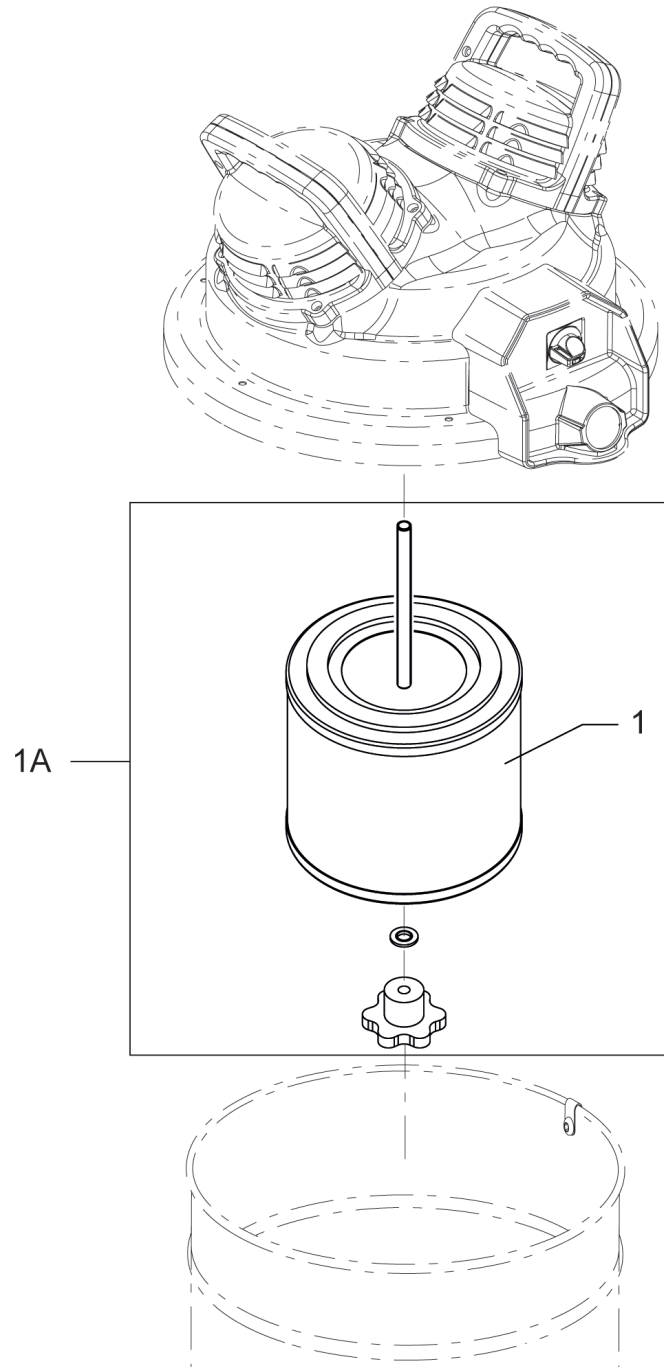

Pos.	Product no	QTY	Description	Notes
1	Z8 17262	1	ABSOLUTE FILTER D170X150 H14	
1	Z8 17322	1	ACT.CARBONS FILTER D170X150 MOD. 118	
1A	40000511	1	KIT ABSOLUTE FILTER + SUPPORT	
1A	4089101040	1	KIT CARBONS FILTER MOD.VHS110