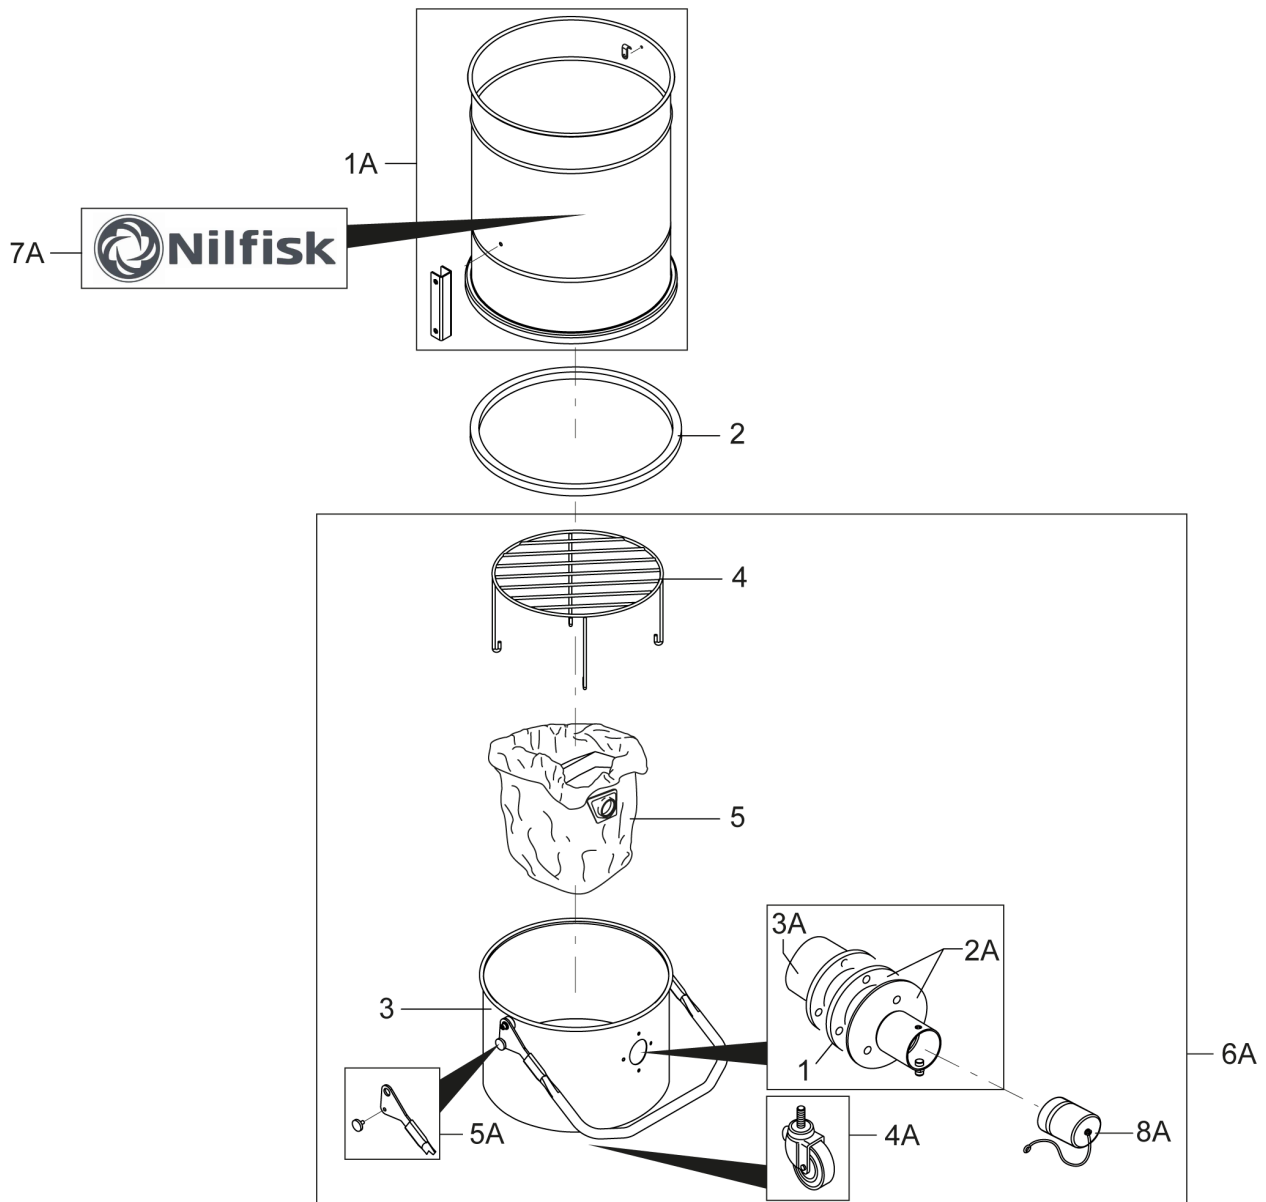

Part Notes:

[1] - CONTACT PM IN ZOCCA

Pos.	Product no	QTY	Description	Notes
1	4083600912	1		
1	4083600933	1	CARRELLO MONOFASE VHS120 M-H INOX	
2	4081601059	1	ACCESSORIES BASKET FOR VHS120	
2	4081601096	1	ACCESSORIES BASKET FOR VHS120 SS	
3	82219800	1	BRACKET FOR CORD RELEASE	
3	4081600745	1	BRACKET FOR CORD RELEASE SS	
1A	4089100785	2	KIT PIVOTTING WHEEL D100 MOD.VHS	
2A	4089100190	2	D.200 FIX ANTISTATIC CASTOR KIT	

Pos.	Product no	QTY	Description	Notes
1	Z8 17005	1	INLET SEAL D50	
2	4081100183	1	JOINT RING GASKET D400	
2	4081701238	1	FILTER SILICONE SEAL D390 VHS110	
3	4083000864	1	CONTAINER D400X315 VHS110 SS	
3	4083001041	1	CONTENITORE D400X315 VHS110 INOX 316	
1A	4089100787	1	FILTER CHAMBER KIT MOD.VHS	
1A	4089100794	1	FILTER CHAMBER KIT SS MOD.VHS	
1A	4081100196	1	LATERALE D400x410 VHS110 INOX 316L	
2A	4089101020	1	KIT INLET D50 FOR ATEX COMPLETE	
3A	4089100814	1	DEFLECTOR KIT D50 MOD.VHS CR	
3A	4083200828	1	DEFLETTORE INOX 316L D50	
4A	4089100788	1	KIT WHEEL CONTAINER MOD.VHS	
5A	4089100789	1	KIT HANDLE FOR CONTAINER MOD.VHS	
5A	4089100795	1	KIT HANDLE FOR CONTAINER SS MOD.VHS	
5A	4081801406	1	MANICO PER CONT. L35 VHS110 INOX 316L	
6A	4083000872	1	CONTAINER COM.D400 VHS	
6A	4083000873	1	CONTAINER SS COM.D400 VHS	
7A	4089100790	1	LABELS KIT MOD.VHS	