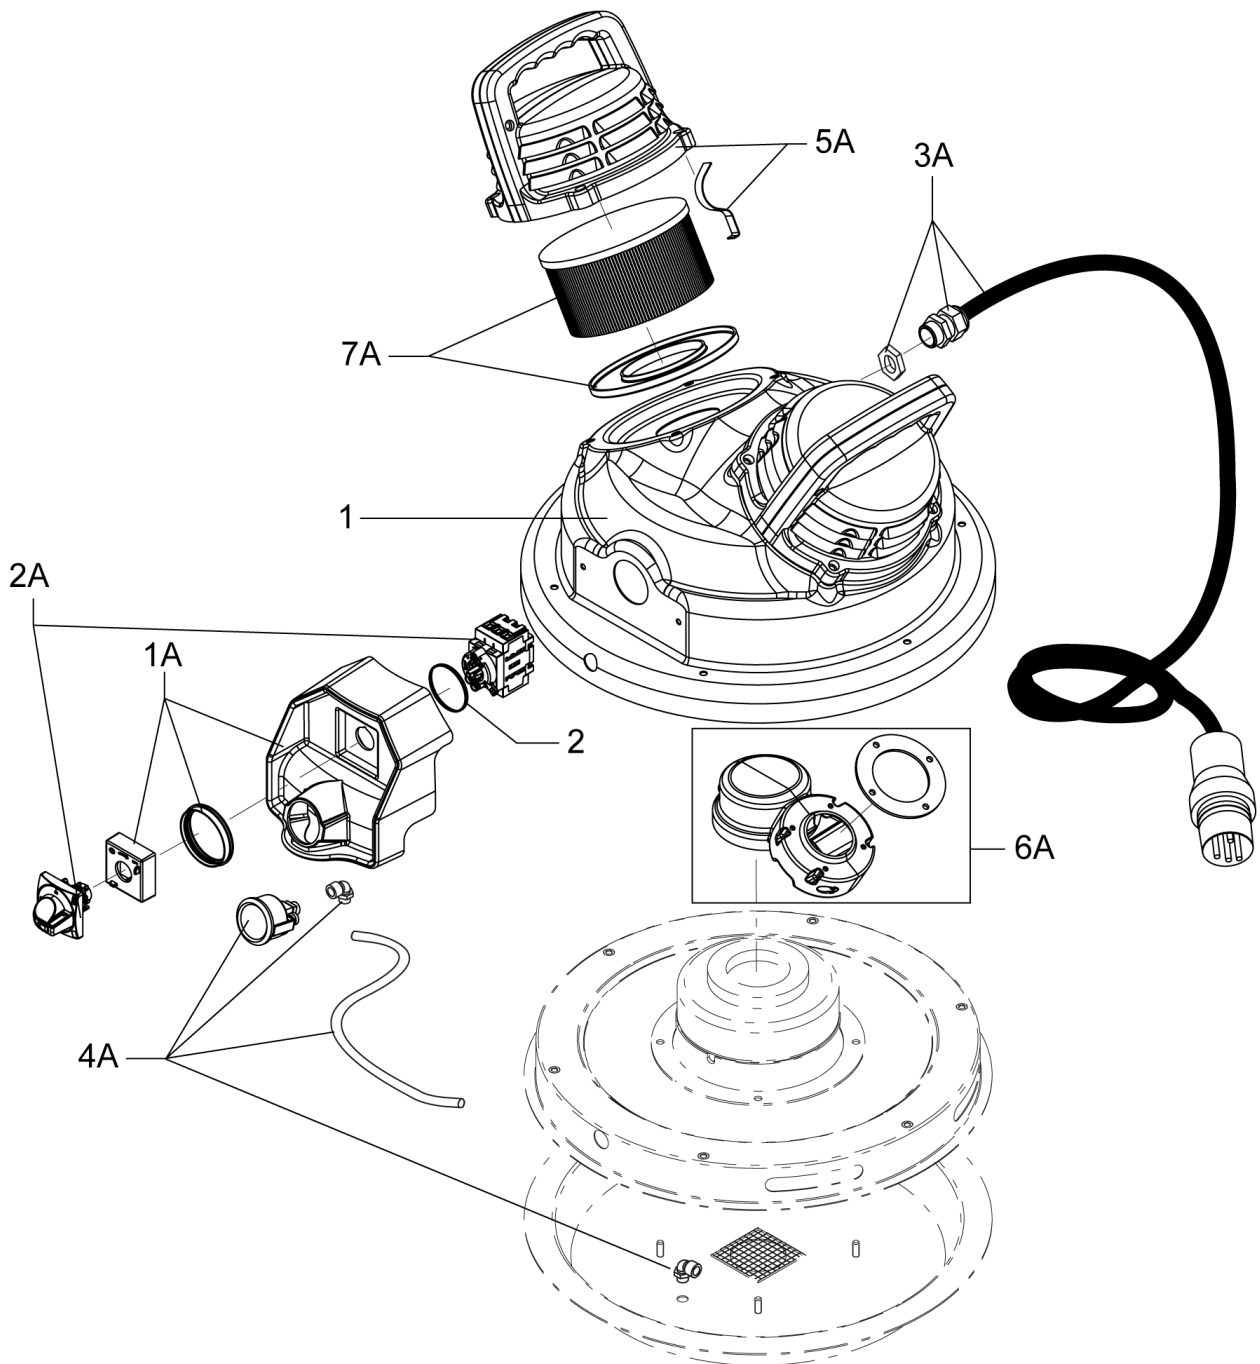

Pos.	Product no	QTY	Description	Notes
1	4081600946	1	MOTOR COVER VHS110 RAL7016	
1	4081600975	1	COPRIMOTORE VHS110 INOX	
2	4084001289	1	OR NBR 70 19X2	
1A	4089100797	1	KIT COVER MAIN SWITCH MOD.VHS	
2A	4089100798	1	KIT MAIN SWITCH MOD.VHS	
3A	4089100820	1	KIT CABLE POWER MOD VHS110 V230	
3A	4089101028	1	KIT POWER CABLE MOD VHS110 V110	
4A	4089100821	1	KIT VACUUM GAUGE MOD.VHS110	
5A	4089100822	4	KIT HOUSING FILTER ABSOLUTE MOD.VHS110	
6A	4089100824	1	KIT CONVEYER AIR HEAD MOD.VHS110	[1]
7A	4089100823	1	KIT FILTER COOLING AIR H14 VHS110-VHCZ1	

Part Notes:

[1] - CONTACT PM IN ZOCCA