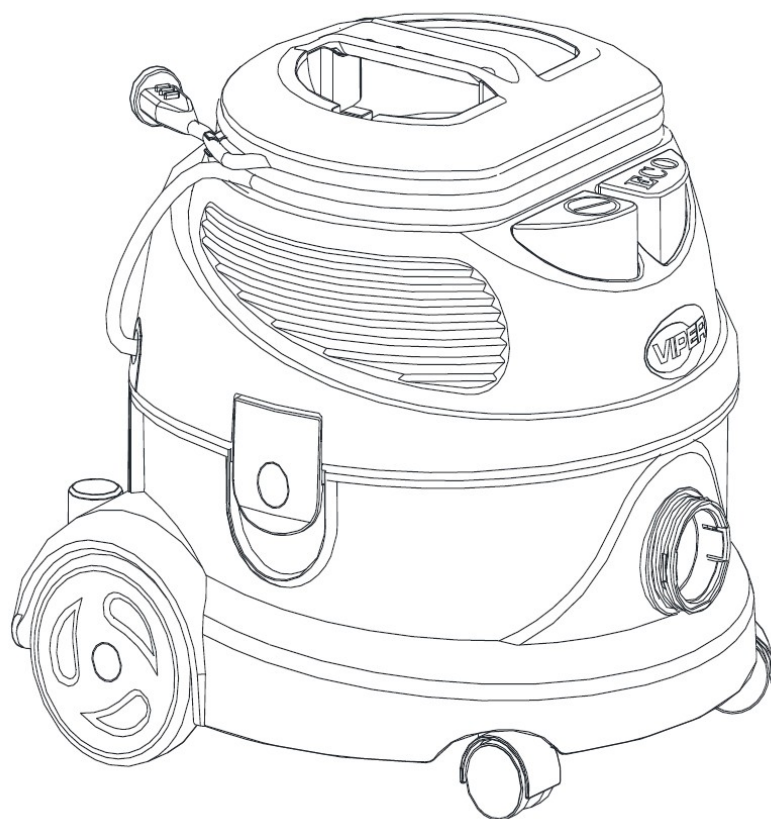

# PARTS LIST

2021.10.27

# TABLE OF CONTENTS

---

Overview .....	1
Accessories .....	3
WEAR AND TEAR PARTS .....	5

Pos.	Product no	QTY	Description	Notes
1	VA81375	1	DSU12/DSU15 MACHINE HEAD COVER KIT	
2	VA81360	1	EAGLE2 LATCH KIT	
3	VA81361	1	DSU12/DSU15 FOUR FEET SWITCH KIT	
4	VA81377	1	DSU12/DSU15 TWO FEET SWITCH KIT	
5	VA85029	1	VA85029	
6	VA81378	1	DSU12/DSU15 NOISE REDUCTION SPONGE KIT	
7	VA81379	1	DSU12 AND DSU15 MOTOR ASSEMBLY KIT	
8	VA81374	1	PCBA AND FIXING SCREW KIT	
9	VA81380	1	DSU12/DSU15 MOTOR MOUNTING BASE KIT	
10	VA85064	1	EAGLE2 MOTR FRONT FILTER PLATE KIT	
11	VA81211	1	DSU12 AND DSU15 GASKET KIT	
12	VA81231	1	MAIN PANEL FILTER 12/15L	
13	VA81368	1	EAGLE2 RIGHT REAR BIG WHEEL KIT	
14	VA81381	1	DSU12 TANK + INTAKE KIT	
14	VA81382	1	DSU15 TANK + INTAKE KIT	
15	VA81599	1	40MM CASTER	
16	VA81371	1	EAGLE2 LEFT REAR BIG WHEEL KIT	
17	VA81194	1	MOTOR CONNECTOR KIT	
18	VA81383	1	DSU12/DSU15 SNOER 10 METER	
18	VA81384	1	DSU12/DSU15 UK POWER CORD KIT	
19	VA85065	1	HEPA FILTER H13	
20	VA85032	1	DSU12 AND DSU15 EXHAUST COVER KIT	
21	VA81413-001	1	FOAM EXHAUST FILTER	