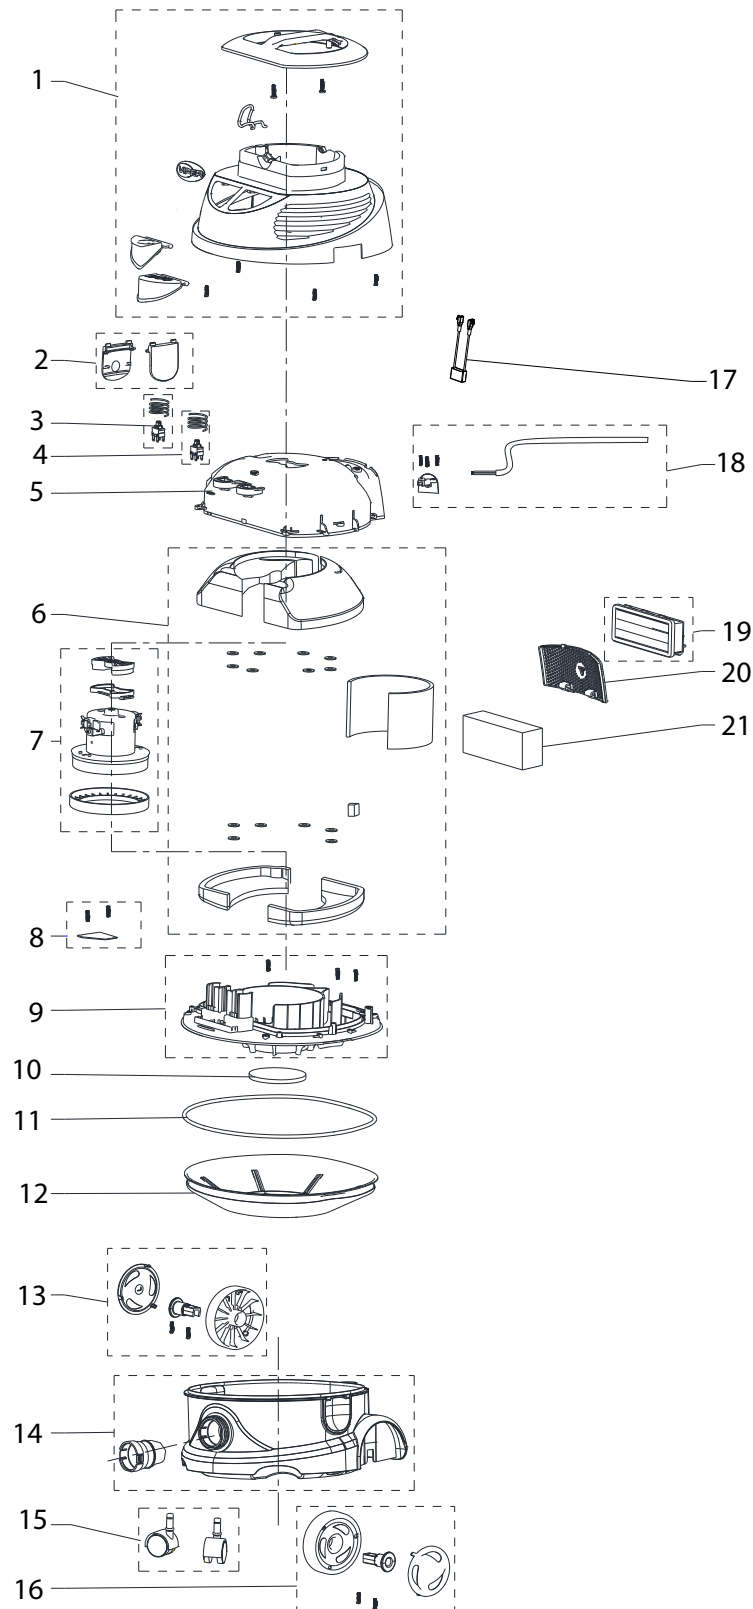

# TABLE OF CONTENTS

---

Overview .....	1
Accessories .....	3
WEAR AND TEAR PARTS .....	5

Pos.	Product no	QTY	Description	Notes
1	VA81375	1	DSU12/DSU15 MACHINE HEAD COVER KIT	
2	VA81360	1	EAGLE2 LATCH KIT	
3	VA81361	1	DSU12/DSU15 FOUR FEET SWITCH KIT	
4	VA81377	1	DSU12/DSU15 TWO FEET SWITCH KIT	
5	VA85029	1	VA85029	
6	VA81378	1	DSU12/DSU15 NOISE REDUCTION SPONGE KIT	
7	VA81379	1	DSU12 AND DSU15 MOTOR ASSEMBLY KIT	
8	VA81374	1	PCBA AND FIXING SCREW KIT	
9	VA81380	1	DSU12/DSU15 MOTOR MOUNTING BASE KIT	
10	VA85064	1	EAGLE2 MOTR FRONT FILTER PLATE KIT	
11	VA81211	1	DSU12 AND DSU15 GASKET KIT	
12	VA81231	1	MAIN PANEL FILTER 12/15L	
13	VA81368	1	EAGLE2 RIGHT REAR BIG WHEEL KIT	
14	VA81381	1	DSU12 TANK + INTAKE KIT	
14	VA81382	1	DSU15 TANK + INTAKE KIT	
15	VA81599	1	40MM CASTER	
16	VA81371	1	EAGLE2 LEFT REAR BIG WHEEL KIT	
17	VA81194	1	MOTOR CONNECTOR KIT	
18	VA81383	1	DSU12/DSU15 SNOER 10 METER	
18	VA81384	1	DSU12/DSU15 UK POWER CORD KIT	
19	VA85065	1	HEPA FILTER H13	
20	VA85032	1	DSU12 AND DSU15 EXHAUST COVER KIT	
21	VA81413-001	1	FOAM EXHAUST FILTER	

# WEAR AND TEAR PARTS

DSU 15

2013.04.23

2018.06.06

<b>Pos.</b>	<b>Product no</b>	<b>QTY</b>	<b>Description</b>	<b>Notes</b>
1	VA81232	1	HOSE 2M 32MM	
2	VA81373	1	E-COATING IRON SUCTION TUBE ASSEMBLY	
3	VA81399-P10	1	DUST BAG MICROFIBER 12L 10PCS	
3	VA81400-P10	1	DUST BAG MICROFIBER 15L 10PCS	
3	VA81410	1	DUST BAG WASHABLE 12L	
3	VA81411	1	DUST BAG WASHABLE 15L	
4	VA85059	1	NOZZLE FLOOR COMBI 32MM	
5	VA81227	1	UPHOLSTERY TOOL 32MM	
6	VA81226	1	ROUND BRUSH 32MM	
7	VA20805-001	1	CREVICE TOOL 32MM	
8	VA81413-001	1	FOAM EXHAUST FILTER	
9	VA85064	1	EAGLE2 MOTR FRONT FILTER PLATE KIT	