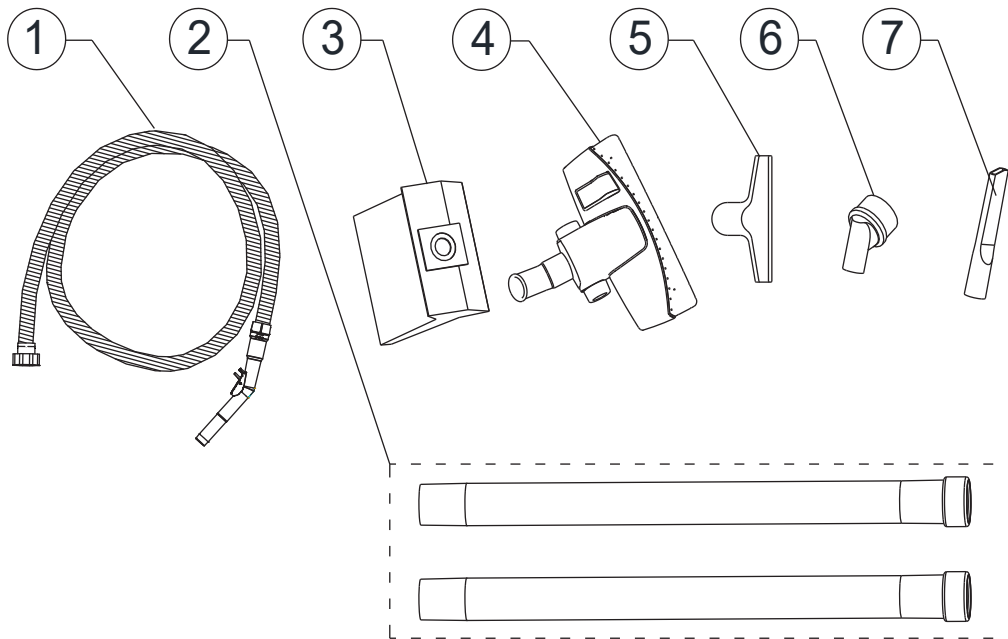

# TABLE OF CONTENTS

---

Overview .....	1
Accessories .....	3
WEAR AND TEAR PARTS .....	5

Pos.	Product no	QTY	Description	Notes
1	VA81375	1	DSU12/DSU15 MACHINE HEAD COVER KIT	
2	VA81360	1	EAGLE2 LATCH KIT	
3	VA81361	1	DSU12/DSU15 FOUR FEET SWITCH KIT	
4	VA81377	1	DSU12/DSU15 TWO FEET SWITCH KIT	
5	VA85029	1	VA85029	
6	VA81378	1	DSU12/DSU15 NOISE REDUCTION SPONGE KIT	
7	VA81379	1	DSU12 AND DSU15 MOTOR ASSEMBLY KIT	
8	VA81374	1	PCBA AND FIXING SCREW KIT	
9	VA81380	1	DSU12/DSU15 MOTOR MOUNTING BASE KIT	
10	VA85064	1	EAGLE2 MOTR FRONT FILTER PLATE KIT	
11	VA81211	1	DSU12 AND DSU15 GASKET KIT	
12	VA81231	1	MAIN PANEL FILTER 12/15L	
13	VA81368	1	EAGLE2 RIGHT REAR BIG WHEEL KIT	
14	VA81381	1	DSU12 TANK + INTAKE KIT	
14	VA81382	1	DSU15 TANK + INTAKE KIT	
15	VA81599	1	40MM CASTER	
16	VA81371	1	EAGLE2 LEFT REAR BIG WHEEL KIT	
17	VA81194	1	MOTOR CONNECTOR KIT	
18	VA81383	1	DSU12/DSU15 SNOER 10 METER	
18	VA81384	1	DSU12/DSU15 UK POWER CORD KIT	
19	VA85065	1	HEPA FILTER H13	
20	VA85032	1	DSU12 AND DSU15 EXHAUST COVER KIT	
21	VA81413-001	1	FOAM EXHAUST FILTER	

Pos.	Product no	QTY	Description	Notes
1	VA81232	1	HOSE 2M 32MM	
2	VA81373	1	E-COATING IRON SUCTION TUBE ASSEMBLY	
3	VA81399-P10	1	DUST BAG MICROFIBER 12L 10PCS	
3	VA81400-P10	1	DUST BAG MICROFIBER 15L 10PCS	
3	VA81410	1	DUST BAG WASHABLE 12L	
3	VA81411	2	DUST BAG WASHABLE 15L	
4	VA85059	1	NOZZLE FLOOR COMBI 32MM	
5	VA81227	1	UPHOLSTERY TOOL 32MM	
6	VA81226	1	ROUND BRUSH 32MM	
7	VA20805-001	1	CREVICE TOOL 32MM	