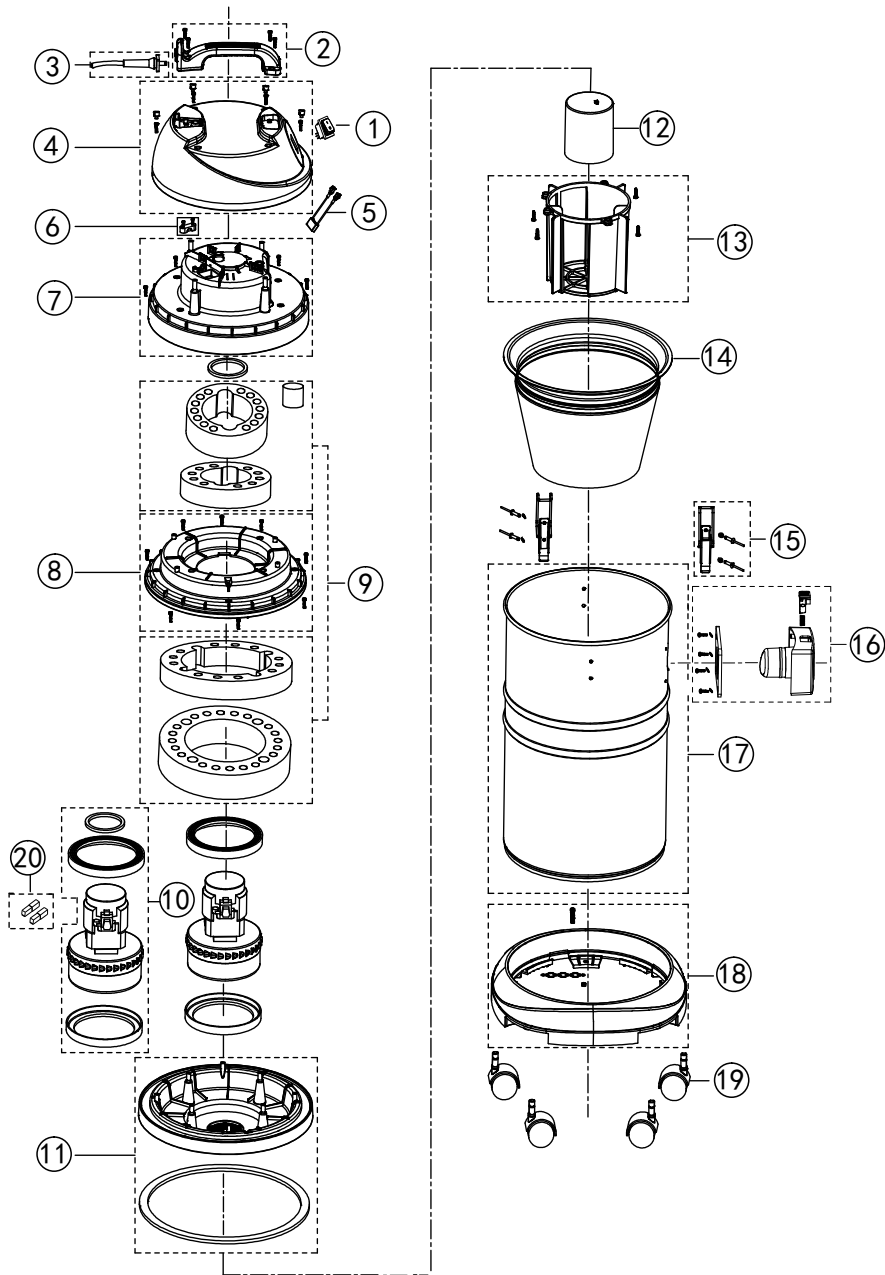

# TABLE OF CONTENTS

---

Overview .....	1
Accessories .....	3
Wear and Tear Parts .....	5
Fixed squeegee chassis .....	7

Pos.	Product no	QTY	Description	Notes
	VA82522	1	CARTON BOX F LSU135-UK	
1	VA91346	1	SWITCH	
2	VA80725	1	35L HANDLE KIT	
3	VA80714	1	POWER CORD UK PLUG KIT	
3	VA80708	1	POWER CORD EU PLUG KIT	
4	VA80726	1	35L MACHINE HEAD COVER KIT	
5	VA80705	1	CAPACITOR ASSY	
6	VA86604	1	CLAMP BLOCK KIT	
7	VA80728	1	35L MOTOR COVER KIT	
8	VA80729	1	35L MOTOR PRESSING DISH KIT	
9	VA80730	1	35L SOUND SPONGE KIT	
10	VA80731	1	MOTOR & SPONG WASHER & RUBBER WASHER	
11	VA80732	1	35L MOTOR SUPPORTING BASE KIT	
12	VA80063	1	FLOAT CUP	
13	VA80733	1	35L FLOAT CUP HOLDER KIT	
14	VA81341	1	FILTER WET LSU135	
14	VA80706	1	35L ABSORBING DUST FILTER	
15	VA80734	2	TANK CATCH KIT	
16	VA80735	1	ABSORBING HOSE BASE KIT	
17	VA80809	1	35L PLASTIC TANK KIT INCL. LABEL&SCREWS	
17	VA80736	1	35L METAL TANK KIT INCL. LABEL	
18	VA80065	1	CHASSIS ASSEMBLY FOR PLASTIC TANK 35L	
18	VA80737	1	CHASSIS ASSEMBLY FOR METAL TANK 35L	
19	VA60303	4	FRONT CASTOR GVD15 GV25 GV35 SD18	
20	ZD89002	2	MOTOR CARBON BRUSH	

Pos.	Product no	QTY	Description	Notes
1	VA80853	1	PICK-UP TOOL	
2	VA80036	1	DRY PICK-UP TOOL	
3	VA80711	1	WAND ASSEMBLY	
4	VA20803	1	DUSTING Ø 38 MM	
5	VA20806	1	CREVICE TOOL Ø 38 MM	
6	VA80401	1	SUCTION TUBE ASSEMBLY	[1]
6	VA80400	1	SUCTION TUBE ASSEMBLY	[2]
7	VA86700	2	BLADE STRIP 38MM	
8	VA81119	1	BRUSH STRIP KIT 38MM	
9	VA80654	1	HOSE APDATOR KIT LSU	
10	VA82080	1	Ø38MM TPE NOZZLE 95SHA	

## Part Notes:

- [1] - LSU135
- [2] - LSU155/255/275/295/375/395

---

Pos.	Product no	QTY	Description	Notes
01	VA81341	1	FILTER WET LSU135	
01	VA80706	1	35L ABSORBING DUST FILTER	[1]
02	VA91346	1	SWITCH	
03	VA60303	1	FRONT CASTOR GVD15 GV25 GV35 SD18	[1]
04	VA80734	1	TANK CATCH KIT	