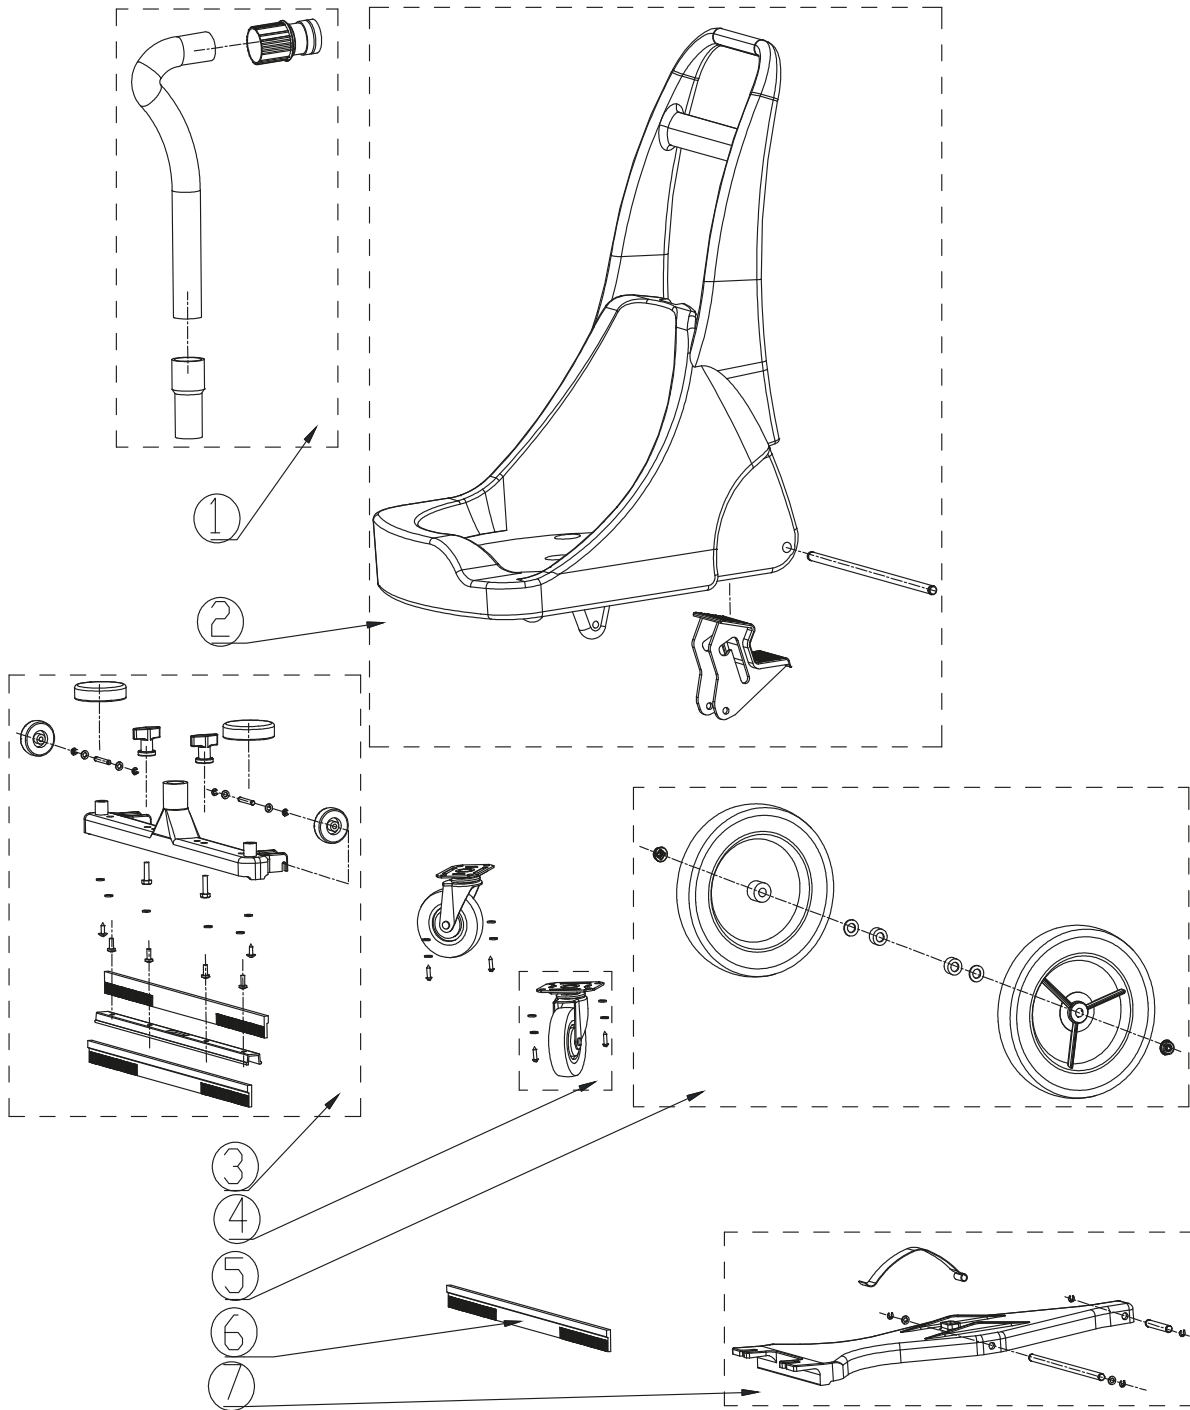

Pos.	Product no	QTY	Description	Notes
1	VA80853	1	PICK-UP TOOL	
2	VA80036	1	DRY PICK-UP TOOL	
3	VA80711	1	WAND ASSEMBLY	
4	VA20803	1	DUSTING Ø 38 MM	
5	VA20806	1	CREVICE TOOL Ø 38 MM	
6	VA80401	1	SUCTION TUBE ASSEMBLY	[1]
6	VA80400	1	SUCTION TUBE ASSEMBLY	[2]
7	VA86700	2	BLADE STRIP 38MM	
8	VA81119	1	BRUSH STRIP KIT 38MM	
9	VA80654	1	HOSE APDATOR KIT LSU	
10	VA82080	1	Ø38MM TPE NOZZLE 95SHA	

## Part Notes:

- [1] - LSU135
- [2] - LSU155/255/275/295/375/395

---

Pos.	Product no	QTY	Description	Notes
01	VA81341	1	FILTER WET LSU135	
01	VA80706	1	35L ABSORBING DUST FILTER	[1]
02	VA91346	1	SWITCH	
03	VA60303	1	FRONT CASTOR GVD15 GV25 GV35 SD18	[1]
04	VA80734	1	TANK CATCH KIT	

Part Notes:

[1] - LSU135

Pos.	Product no	QTY	Description	Notes
	55942193	1	TROLLEY FIXED SQGEE KIT 69CM LSU275-CN2	[1]
	VA87704	1	TROLLEY FIXED SQUEEGEE KIT 69CM	[2]
1	VA83611-010	1	HOSE ASSEMBLY	
2	VA87703	1	BOTTOM BASE ASSEMBLY	
3	VA00001	1	FRONT MOUNT SQUEEGEE ASSY 24INCH	[3]
4	VA80898	2	3.5 WHEEL ASSEMBLY	
5	VA80896	1	NON-MARKING10 WHEEL ASSEMBLY	
6	VA85007	2	BLADE 24INCH	
7	VA80897	1	CONNECT BOARD ASSEMBLY	