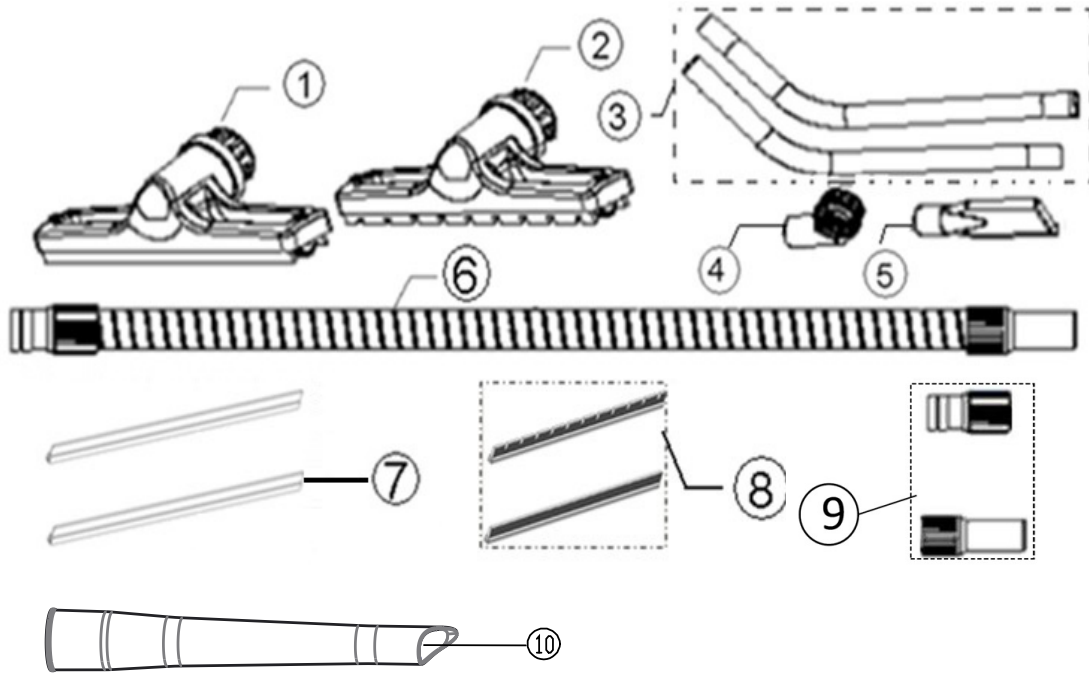

# TABLE OF CONTENTS

---

Overview .....	1
Accessories .....	3
Wear and Tear Parts .....	5
Fixed squeegee chassis .....	7

Pos.	Product no	QTY	Description	Notes
	VA82522	1	CARTON BOX F LSU135-UK	
1	VA91346	1	SWITCH	
2	VA80725	1	35L HANDLE KIT	
3	VA80714	1	POWER CORD UK PLUG KIT	
3	VA80708	1	POWER CORD EU PLUG KIT	
4	VA80726	1	35L MACHINE HEAD COVER KIT	
5	VA80705	1	CAPACITOR ASSY	
6	VA86604	1	CLAMP BLOCK KIT	
7	VA80728	1	35L MOTOR COVER KIT	
8	VA80729	1	35L MOTOR PRESSING DISH KIT	
9	VA80730	1	35L SOUND SPONGE KIT	
10	VA80731	1	MOTOR & SPONG WASHER & RUBBER WASHER	
11	VA80732	1	35L MOTOR SUPPORTING BASE KIT	
12	VA80063	1	FLOAT CUP	
13	VA80733	1	35L FLOAT CUP HOLDER KIT	
14	VA81341	1	FILTER WET LSU135	
14	VA80706	1	35L ABSORBING DUST FILTER	
15	VA80734	2	TANK CATCH KIT	
16	VA80735	1	ABSORBING HOSE BASE KIT	
17	VA80809	1	35L PLASTIC TANK KIT INCL. LABEL&SCREWS	
17	VA80736	1	35L METAL TANK KIT INCL. LABEL	
18	VA80065	1	CHASSIS ASSEMBLY FOR PLASTIC TANK 35L	
18	VA80737	1	CHASSIS ASSEMBLY FOR METAL TANK 35L	
19	VA60303	4	FRONT CASTOR GVD15 GV25 GV35 SD18	
20	ZD89002	2	MOTOR CARBON BRUSH	

Pos.	Product no	QTY	Description	Notes
1	VA80853	1	PICK-UP TOOL	
2	VA80036	1	DRY PICK-UP TOOL	
3	VA80711	1	WAND ASSEMBLY	
4	VA20803	1	DUSTING Ø 38 MM	
5	VA20806	1	CREVICE TOOL Ø 38 MM	
6	VA80401	1	SUCTION TUBE ASSEMBLY	[1]
6	VA80400	1	SUCTION TUBE ASSEMBLY	[2]
7	VA86700	2	BLADE STRIP 38MM	
8	VA81119	1	BRUSH STRIP KIT 38MM	
9	VA80654	1	HOSE APDATOR KIT LSU	
10	VA82080	1	Ø38MM TPE NOZZLE 95SHA	

## Part Notes:

- [1] - LSU135
- [2] - LSU155/255/275/295/375/395

---

Pos.	Product no	QTY	Description	Notes
01	VA81341	1	FILTER WET LSU135	
01	VA80706	1	35L ABSORBING DUST FILTER	[1]
02	VA91346	1	SWITCH	
03	VA60303	1	FRONT CASTOR GVD15 GV25 GV35 SD18	[1]
04	VA80734	1	TANK CATCH KIT	